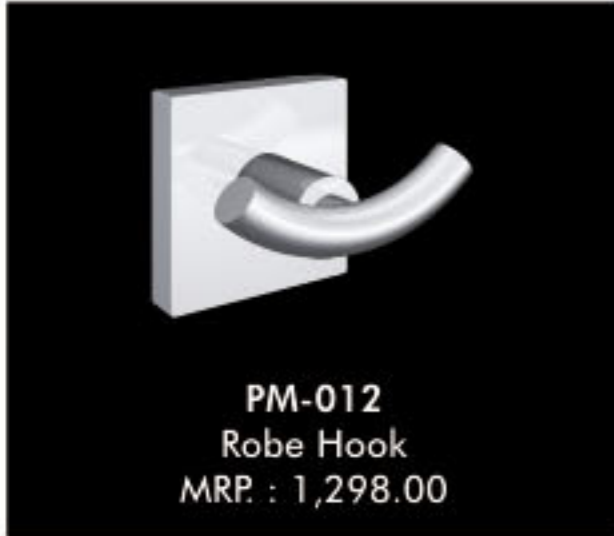

HBNP58006
Paper Holder
MRP : 3,298.00

HBNP58002
Tumbler Holder
MRP : 3,598.00

HBNP58004
Soap Dish Holder
MRP : 3,598.00

HBNP58005
Soap Basket
MRP : 3,998.00

HBGM58008
Single Towel Rail
MRP : 6,298.00

HBGM58010
Towel Rack with Lower Hanger
MRP : 18,998.00

HBGM58007
W.C. Brush Holder
MRP : 4,698.00

HBGM58001
Robe Hook
MRP : 3,398.00

HBGM58003
Towel Ring
MRP : 4,998.00

HBGM58006
Paper Holder
MRP : 3,798.00

HBGM58002
Tumbler Holder
MRP : 3,998.00

HBGM58004
Soap Dish Holder
MRP : 3,998.00

HBGM58005
Soap Basket
MRP : 4,498.00

Health Faucet

MRG-HF-01
Health Faucet
MRP : 4,280.00

ORG-HF-01
Health Faucet
MRP : 6,398.00

Bottle Trap

MRG-BT-02
Bottle Trap
MRP : 6,998.00

ORG-BT-02
Bottle Trap
MRP : 6,998.00

OB-BT-02
Bottle Trap
MRP : 7,498.00

MD-BT-02
Bottle Trap
MRP : 4,998.00

Drain Trap

MRG-TRAP
Drainage
Size : 100 x 100 mm
MRP : 4,798.00

ORG-TRAP
Drainage
Size : 100 x 100 mm
MRP : 4,798.00

OB-TRAP
Drainage
Size : 100 x 100 mm
MRP : 4,998.00