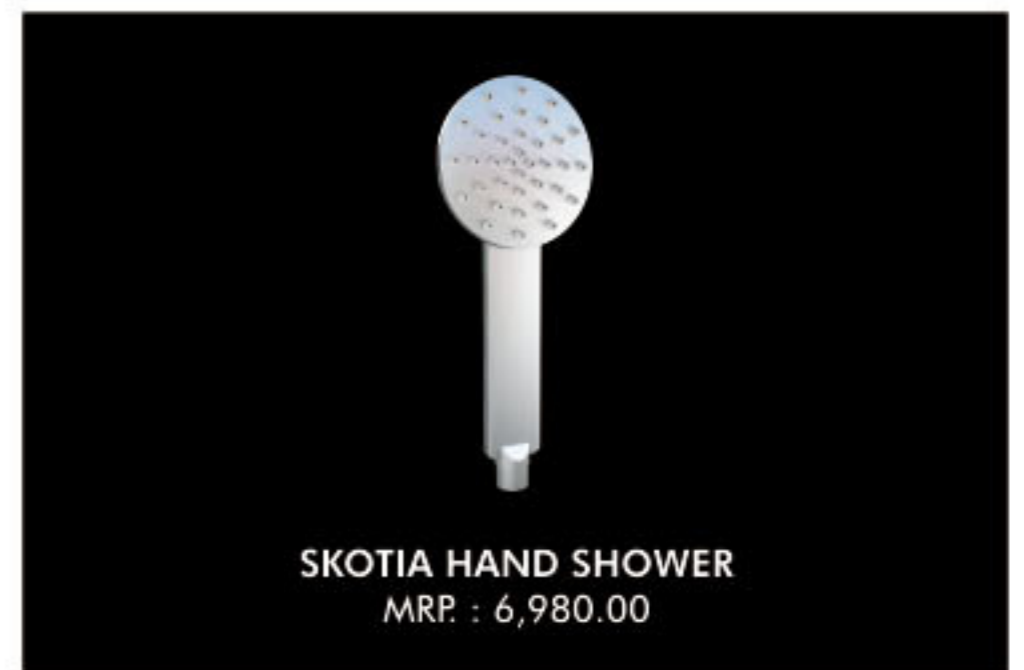

UNI-MAXX CONTROL (WHITE)
3 Outlet Coaxial Thermostatic Diverter
with Volume Control
MRP : 59,998.00

VTWL21865-11
Bathtub Spout with Wall Flange
MRP : 8,998.00

OREO RAIN SHOWER
Size : 350 mm / 250 mm
MRP : 15,998.00 / 9,498.00

VTWJ33133
Angular Stop Cock
MRP : 1,398.00

SKOTIA HAND SHOWER
MRP : 6,980.00

To create the unique design of Y, an interesting combination of in lined plane inserts and complementary reflecting surfaces has been used.