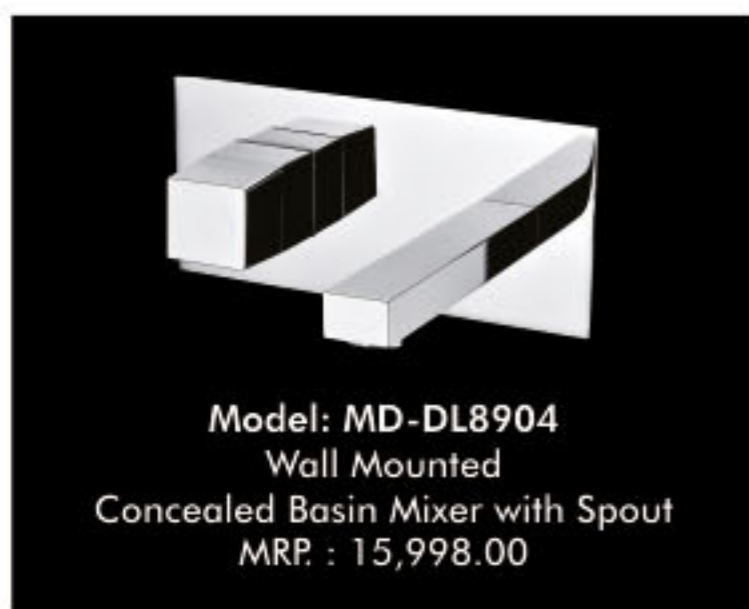

An essential geometry, suitable to minimal furnished environment. Clean and squared lines to enhance simple shapes, definitely entire **Madrid** series cubic in proportion and extremely elegant in its linearity. The Right combination between practicality and design makes it a jewel of designing excellence.