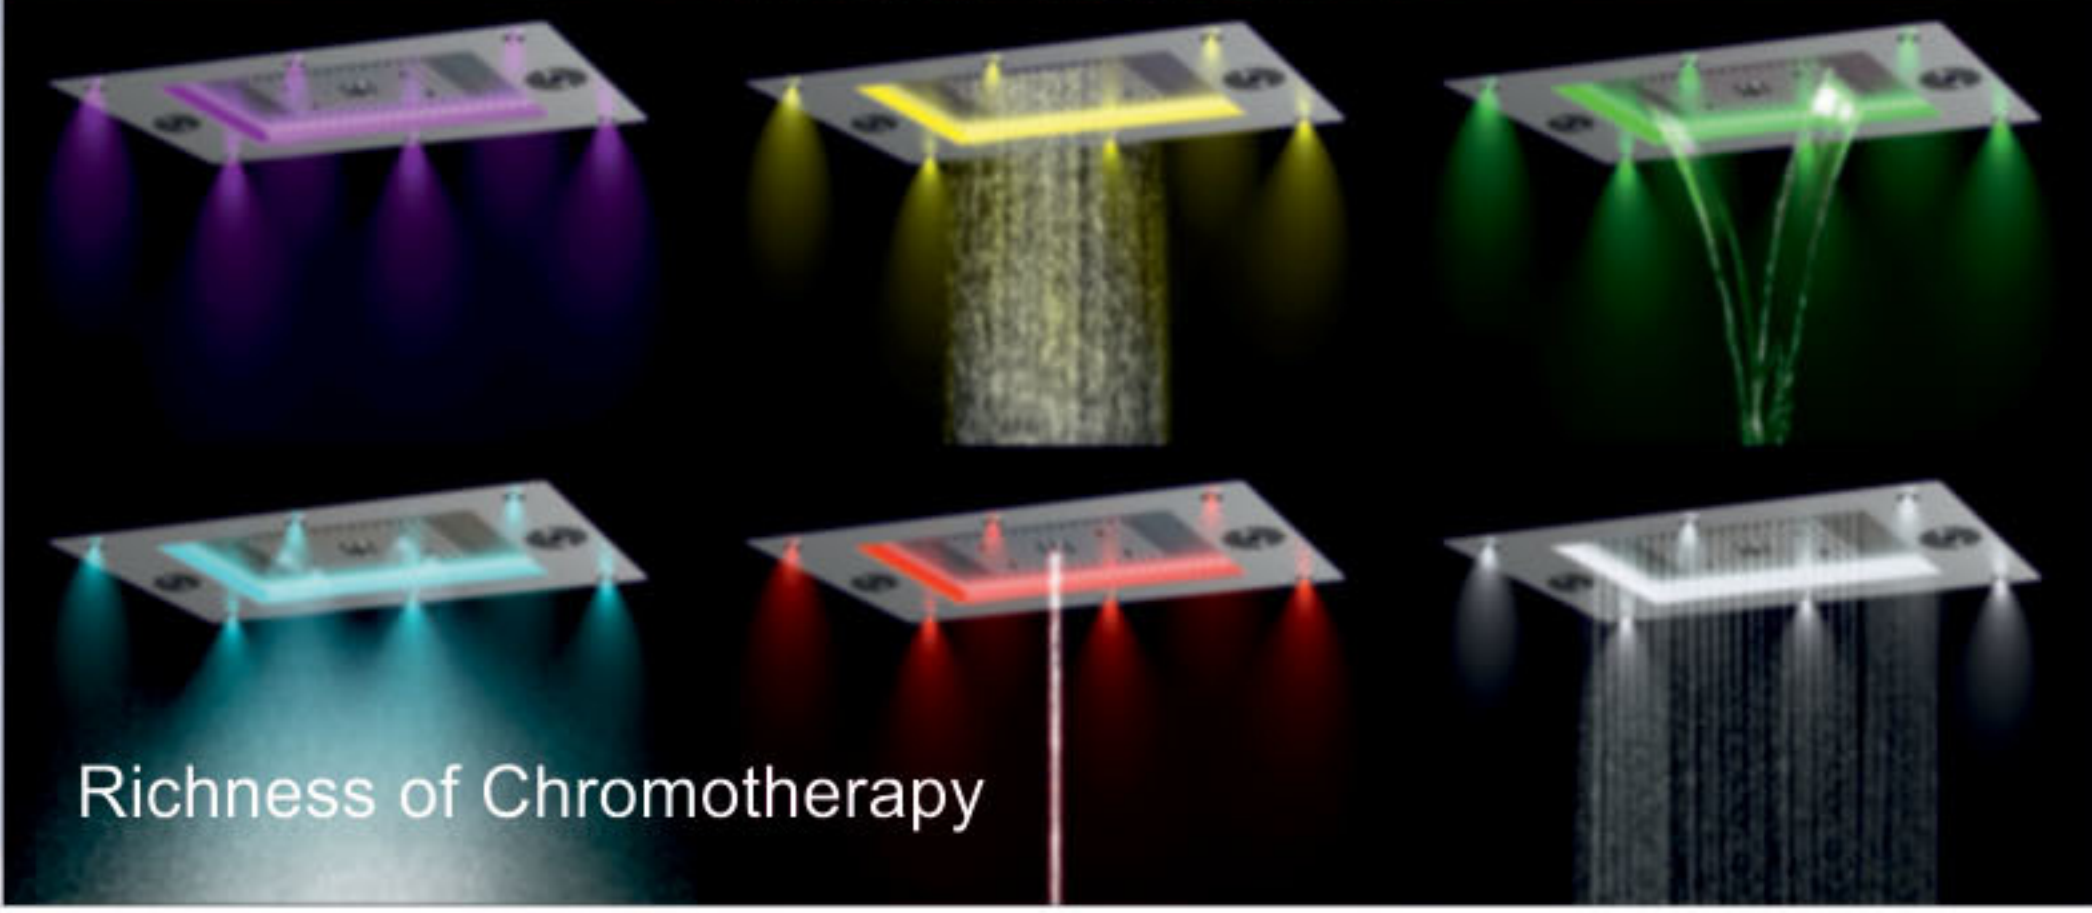

Richness of Chromotherapy