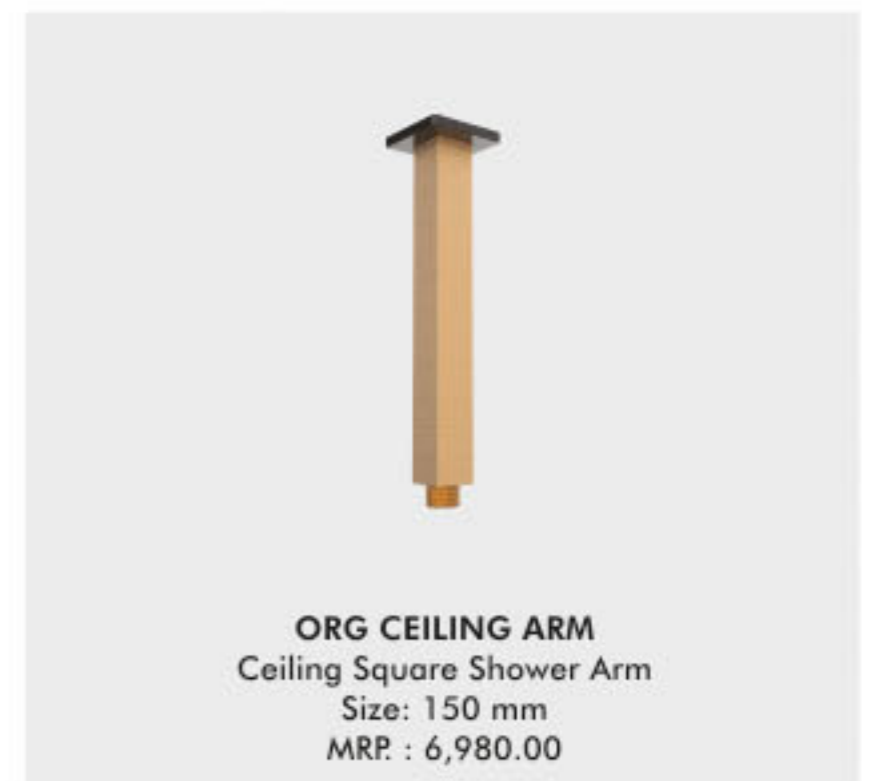

Shower Arm

Accessories

OB340271GBRG
Single Towel Rail
MRP : 8,380.00

OB340278GBRG
Towel Rack with Lower Hanger
MRP : 20,980.00

OB340275GBRG
Tumbler Holder
MRP : 2,480.00

OB340270GBRG
Robe Hook
MRP : 1,880.00