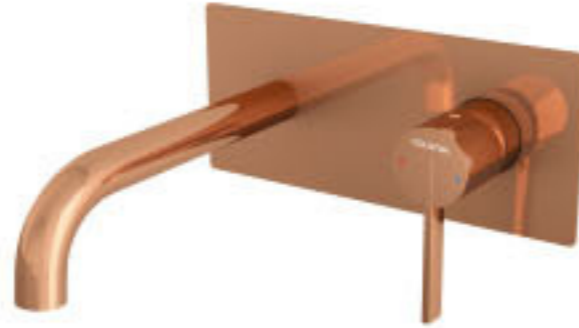

Angular Stop Cock
MRP : 2,998.00

Concealed Cock
MRP : 6,998.00

Bathtub Faucet Set
MRP : 59,998.00

COLSTON

HUBB

Elegant Design, Utmost in
Quality & Innovation

The perfect Faucet doesn't exist in nature. Which is why we let you mix & match the spout and handle to create one. Go ahead, turn you space 'Personal' with the variety of the **Color finish**. The timeless design of **Hubb**. Refined even more. The central feature is the geometric basic shape of the cylinder which has been achieved with maximum perfection with harmonious proportions, fluid transitions and precise radius.

Hubb Series

HUBB GOLD
Single Lever Tall Basin Mixer
MRP : 15,998.00

HUBB ROSE GOLD
Single Lever Tall Basin Mixer
MRP : 15,998.00

HUBB NICKLE POLISH
Single Lever Tall Basin Mixer
MRP : 15,998.00

HUBB GUN METAL
Single Lever Tall Basin Mixer
MRP : 17,998.00

HUBB GOLD
Wall Mounted Concealed Basin Mixer
MRP : 16,998.00

HUBB ROSE GOLD
Wall Mounted Concealed Basin Mixer
MRP : 16,998.00

HUBB NICKLE POLISH
Wall Mounted Concealed Basin Mixer
MRP : 16,998.00

HUBB GUN METAL
Wall Mounted Concealed Basin Mixer
MRP : 18,998.00