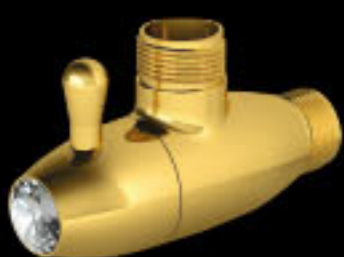

CRYSTA GOLD
Twin Lever Basin Mixer
MRP : 37,998.00

CRYSTA GOLD
Twin Lever Tall Basin Mixer
MRP : 42,998.00

CRYSTA GOLD
Wall Mounted
Concealed Basin Mixer with Spout
MRP : 37,998.00

CRYSTA GOLD
Bathub Spout with Wall Flange
MRP : 9,998.00

CRYSTA GOLD
Concealed Diverter with
Separate Hot & Cold Mixer
MRP : 32,998.00

CRYSTA GOLD
HAND SHOWER
MRP : 12,998.00

CRYSTA GOLD
Angular Stop Cock
MRP : 3,498.00

CRYSTA GOLD
Shower Head + Shower Arm
Size : 240 x 240 x 103 mm | 400 x 80 mm
MRP : 15,998.00 (with Arm)