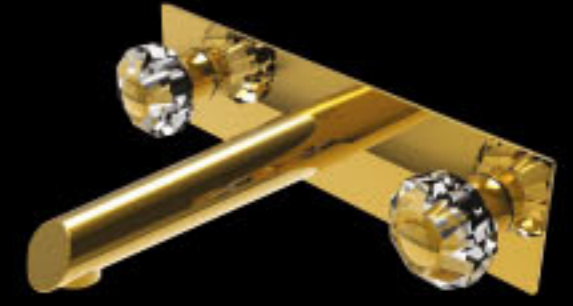

CRYSTA GOLD
Twin Lever Basin Mixer
MRP : 37,998.00

CRYSTA GOLD
Twin Lever Tall Basin Mixer
MRP : 42,998.00

CRYSTA GOLD
Wall Mounted
Concealed Basin Mixer with Spout
MRP : 37,998.00

CRYSTA GOLD
Bathub Spout with Wall Flange
MRP : 9,998.00