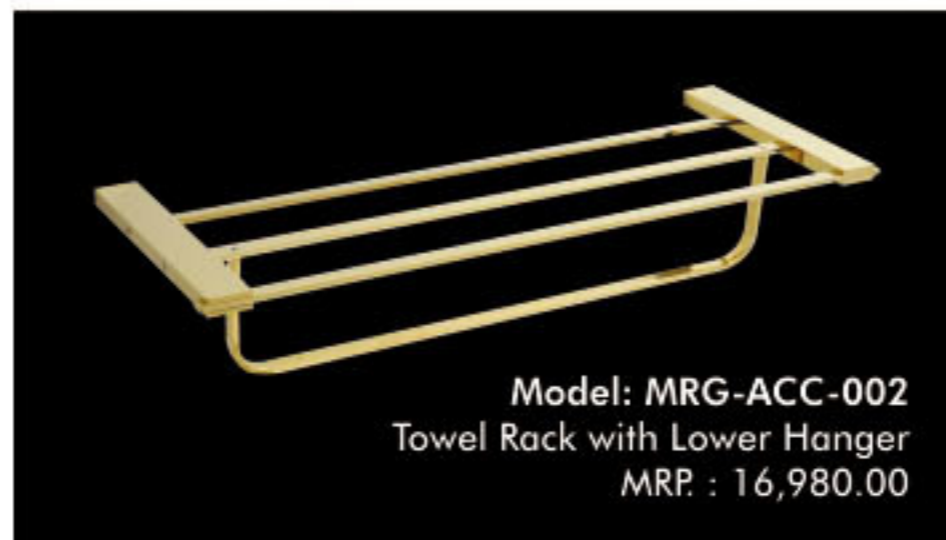

HBNP58006
Paper Holder
MRP : 3,298.00

HBNP58002
Tumbler Holder
MRP : 3,598.00

HBNP58004
Soap Dish Holder
MRP : 3,598.00

HBNP58005
Soap Basket
MRP : 3,998.00

HBGM58008
Single Towel Rail
MRP : 6,298.00

HBGM58010
Towel Rack with Lower Hanger
MRP : 18,998.00

HBGM58007
W.C. Brush Holder
MRP : 4,698.00

HBGM58001
Robe Hook
MRP : 3,398.00

HBGM58003
Towel Ring
MRP : 4,998.00

HBGM58006
Paper Holder
MRP : 3,798.00

HBGM58002
Tumbler Holder
MRP : 3,998.00

HBGM58004
Soap Dish Holder
MRP : 3,998.00

HBGM58005
Soap Basket
MRP : 4,498.00

Health Faucet

MRG-HF-01
Health Faucet
MRP : 4,280.00

ORG-HF-01
Health Faucet
MRP : 6,398.00

Bottle Trap

MRG-BT-02
Bottle Trap
MRP : 6,998.00

ORG-BT-02
Bottle Trap
MRP : 6,998.00

OB-BT-02
Bottle Trap
MRP : 7,498.00

MD-BT-02
Bottle Trap
MRP : 4,998.00

Drain Trap

MRG-TRAP
Drainage
Size : 100 x 100 mm
MRP : 4,798.00

ORG-TRAP
Drainage
Size : 100 x 100 mm
MRP : 4,798.00

OB-TRAP
Drainage
Size : 100 x 100 mm
MRP : 4,998.00