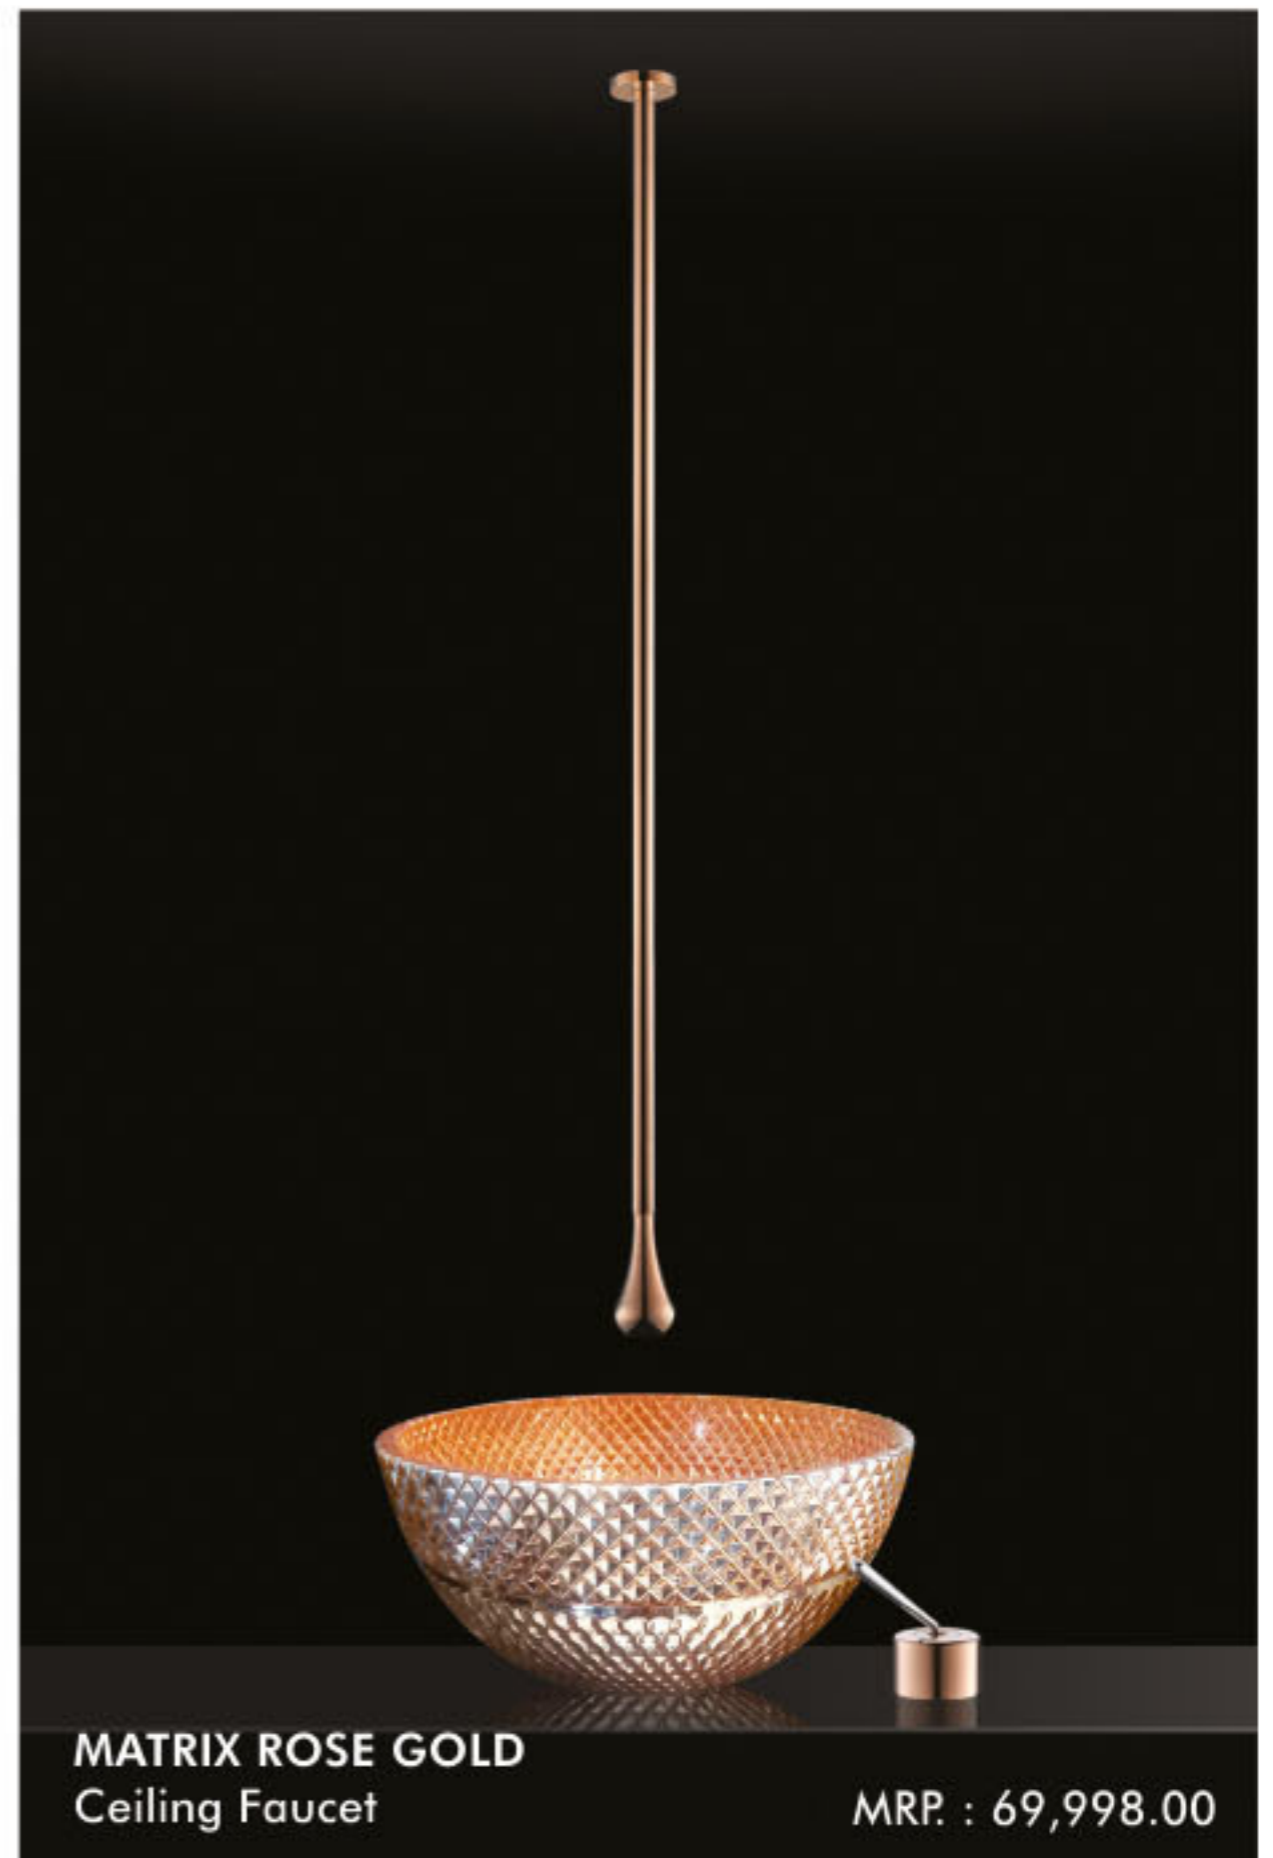

Waterfall Basin Mixer

KRUST ROSE GOLD
Waterfall Basin Mixer
MRP : 69,998.00

KRUST BLACK
Waterfall Basin Mixer
MRP : 59,998.00