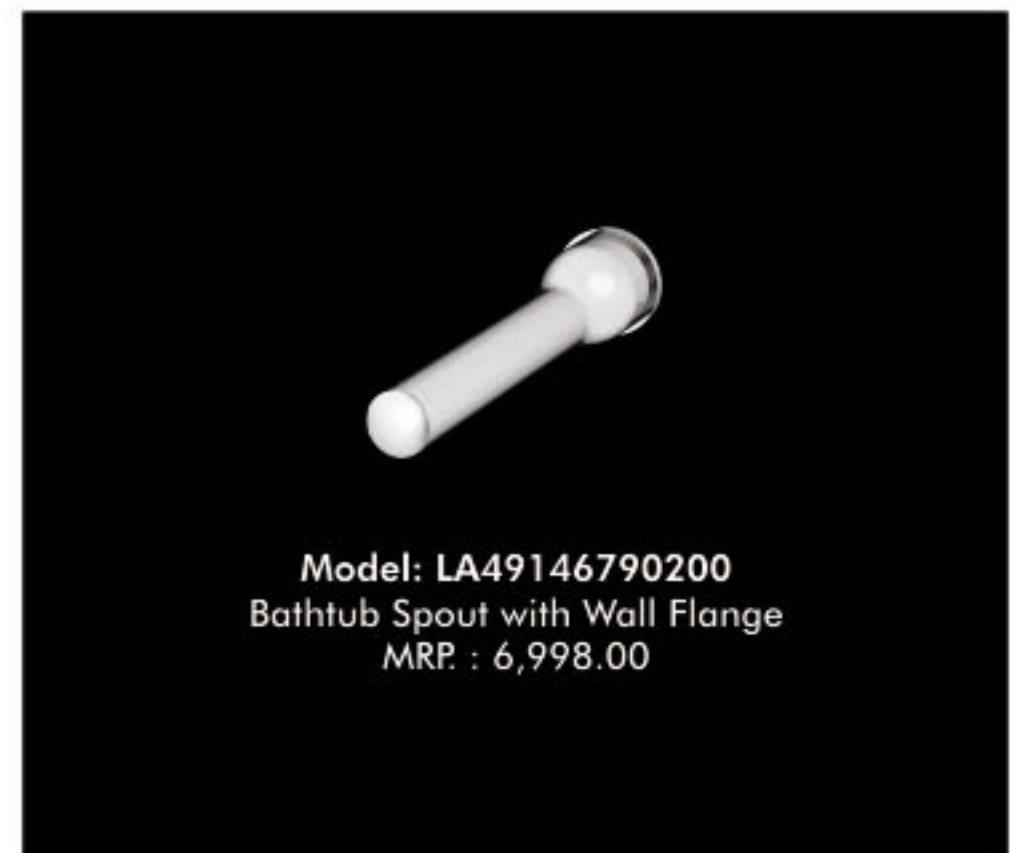

PM-009
Concealed Cock
MRP : 3,198.00

Prime Madrid is the new collection for **COLSTON**. An excellent and high-quality series expressing rigorous and essential design which complements the Contemporary Lines. The angular body, defined by a clean, decisive profile, is the result of a skilled stylistic exercise in subtraction.

Model: LA46146730004
Single Lever Basin Mixer
MRP : 9,998.00

Model: LA47146730304
Single Lever Tall Basin Mixer
MRP : 13,998.00

Model: LA50146713602
Single Lever Concealed Diverter
(2 Outlets) with Trim & Handle
MRP : 11,998.00

MRWJ33134
Angular Stop Cock
MRP : 1,098.00

Model: LA49146790200
Bathtub Spout with Wall Flange
MRP : 6,998.00

OREO RAIN SHOWER
Size : 350 mm / 250 mm
MRP : 14,980.00 / 8,998.00

It's like a dream, this faucet will leave you feeling revitalised and composed. Its timeless yet trendy stance boasts a unique design whilst adding a touch of style to your bathroom.