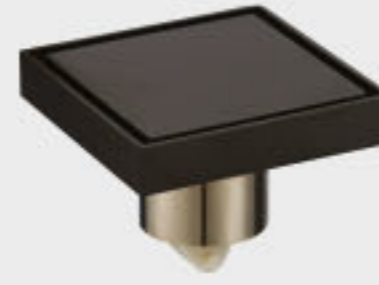

HBGM58005
Soap Basket
MRP : 4,498.00

Health Faucet

MRG-HF-01
Health Faucet
MRP : 4,280.00

ORG-HF-01
Health Faucet
MRP : 6,398.00

Bottle Trap

MRG-BT-02
Bottle Trap
MRP : 6,998.00

ORG-BT-02
Bottle Trap
MRP : 6,998.00

OB-BT-02
Bottle Trap
MRP : 7,498.00

MD-BT-02
Bottle Trap
MRP : 4,998.00

Drain Trap

MRG-TRAP
Drainage
Size : 100 x 100 mm
MRP : 4,798.00

ORG-TRAP
Drainage
Size : 100 x 100 mm
MRP : 4,798.00

OB-TRAP
Drainage
Size : 100 x 100 mm
MRP : 4,998.00

MD-TRAP
Drainage
Size : 100 x 100 mm
MRP : 3,798.00

Pop Up Drain

MRG-POPUP
Pop Up Drain
MRP : 1,898.00

ORG-POPUP
Pop Up Drain
MRP : 1,898.00

OB-POPUP
Pop Up Drain
MRP : 1,898.00

MD-POPUP
Pop Up Drain
MRP : 1,498.00