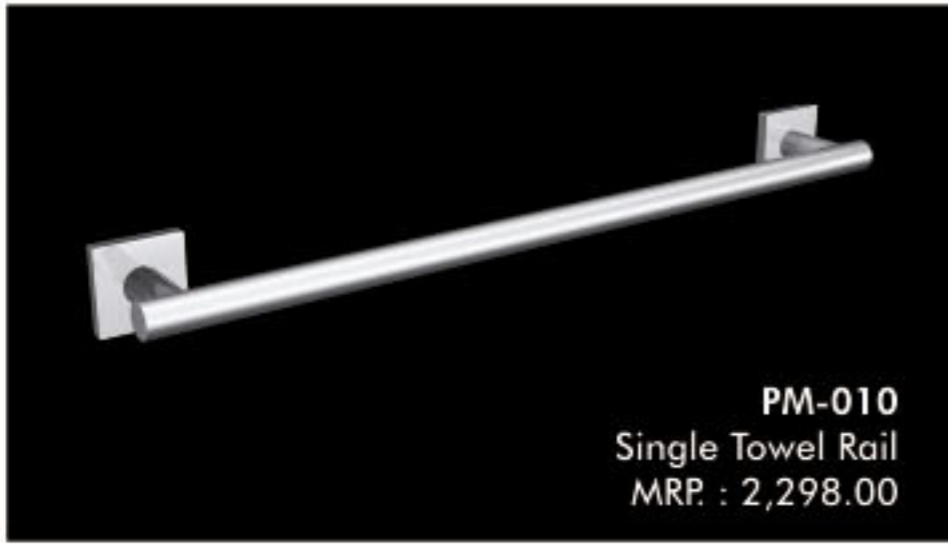

Accessories

HBNP58008
Single Towel Rail
MRP : 5,198.00

HBNP58010
Towel Rack with Lower Hanger
MRP : 13,998.00

HBNP58007
W.C. Brush Holder
MRP : 4,198.00

HBNP58001
Robe Hook
MRP : 2,698.00

HBNP58003
Towel Ring
MRP : 4,298.00

HBNP58006
Paper Holder
MRP : 3,298.00

HBNP58002
Tumbler Holder
MRP : 3,598.00

HBNP58004
Soap Dish Holder
MRP : 3,598.00

HBNP58005
Soap Basket
MRP : 3,998.00

HBGM58008
Single Towel Rail
MRP : 6,298.00

HBGM58010
Towel Rack with Lower Hanger
MRP : 18,998.00

HBGM58007
W.C. Brush Holder
MRP : 4,698.00

HBGM58001
Robe Hook
MRP : 3,398.00

HBGM58003
Towel Ring
MRP : 4,998.00

HBGM58006
Paper Holder
MRP : 3,798.00

HBGM58002
Tumbler Holder
MRP : 3,998.00

HBGM58004
Soap Dish Holder
MRP : 3,998.00

HBGM58005
Soap Basket
MRP : 4,498.00

Health Faucet

MRG-HF-01
Health Faucet
MRP : 4,280.00

ORG-HF-01
Health Faucet
MRP : 6,398.00

Bottle Trap

MRG-BT-02
Bottle Trap
MRP : 6,998.00

ORG-BT-02
Bottle Trap
MRP : 6,998.00