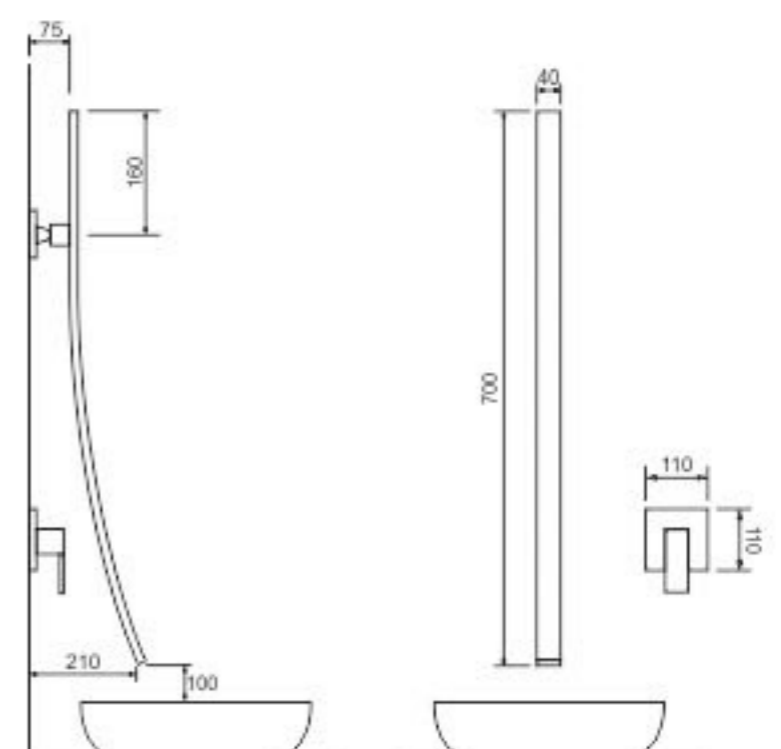

Waterfall Basin Mixer

KRUST ROSE GOLD
Waterfall Basin Mixer
MRP : 69,998.00

KRUST BLACK
Waterfall Basin Mixer
MRP : 59,998.00