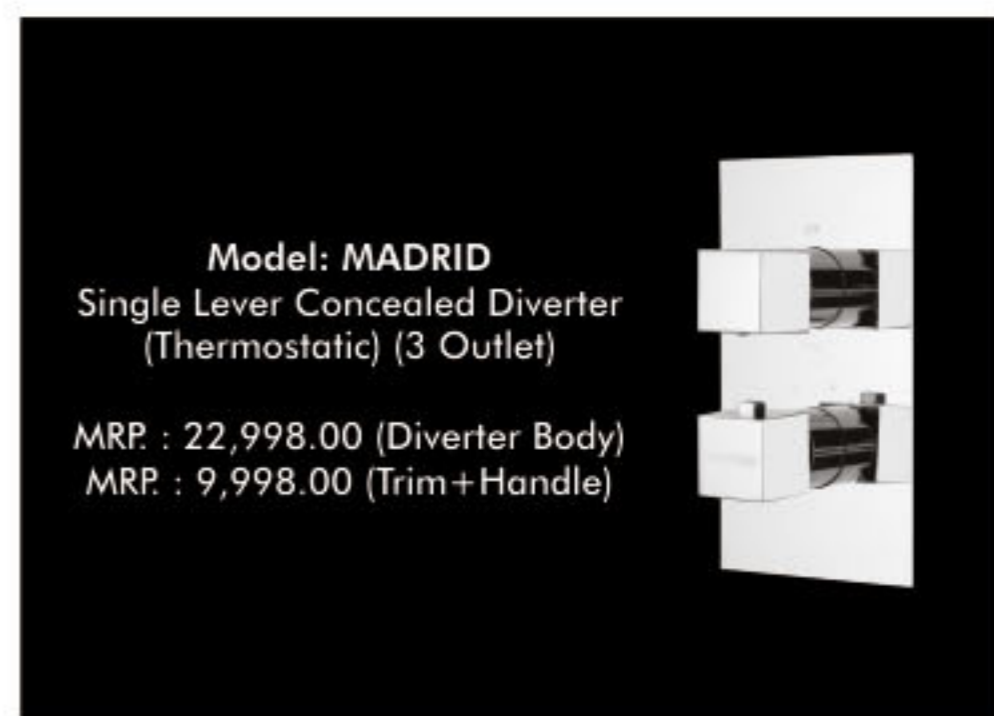

An essential geometry, suitable to minimal furnished environment. Clean and squared lines to enhance simple shapes, definitely entire **Madrid** series cubic in proportion and extremely elegant in its linearity. The Right combination between practicality and design makes it a jewel of designing excellence.