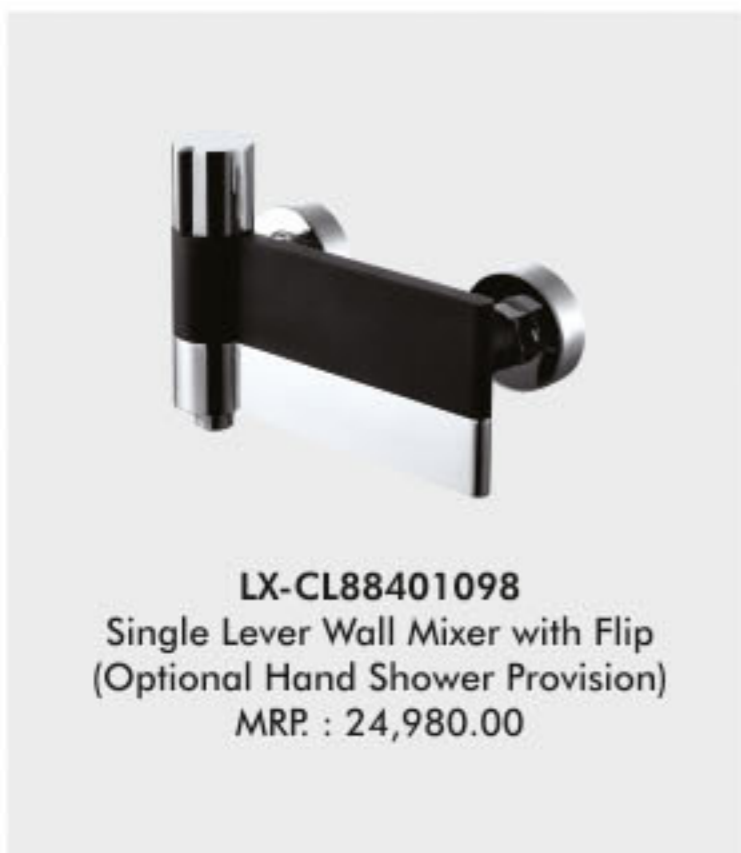

HUBB ROSE GOLD
Bib Cock
MRP : 5,998.00

HUBB GUN METAL
Bib Cock
MRP : 6,498.00

HUBB GUN METAL
Concealed Cock
MRP : 4,998.00

HUBB GOLD
Health Faucet
MRP : 3,998.00

HUBB ROSE GOLD
Health Faucet
MRP : 4,998.00

HUBB NICKLE POLISH
Health Faucet
MRP : 3,498.00

HUBB GUN METAL
Health Faucet
MRP : 4,998.00

LX-CL88101098
Single Lever Basin Mixer
MRP : 19,998.00

LX-CL88102098
Single Lever Tall Basin Mixer
MRP : 24,998.00