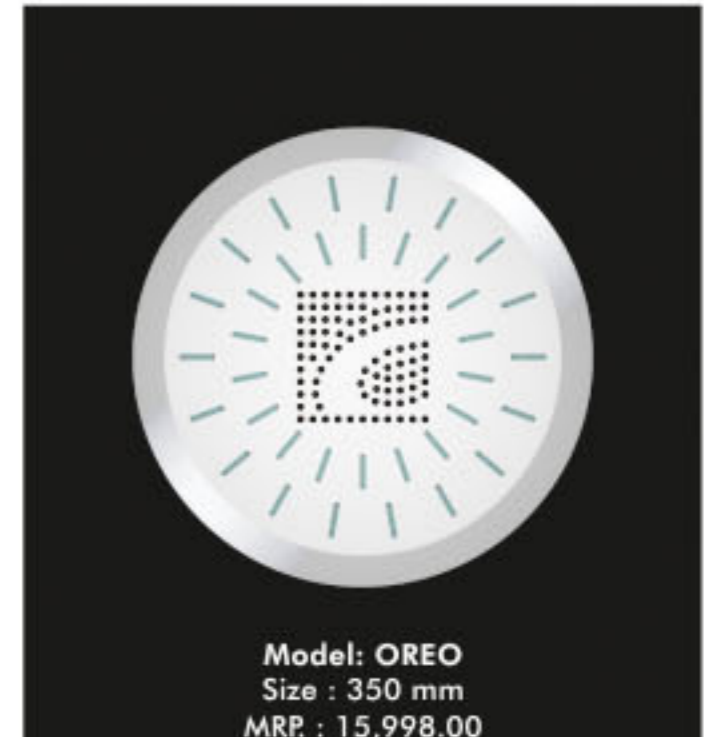

SENSA-004
Urinal Sensor Flusher
Size : 126 x 126 mm
MRP : 12,998.00

Shower Arm