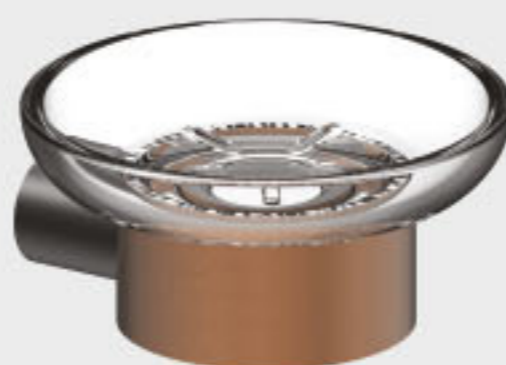

OB340277GBRG
W.C. Brush Holder
MRP : 4,480.00

ORG340271RGGG
Single Towel Rail
MRP : 9,380.00

ORG340278RGGG
Towel Rack with Lower Hanger
MRP : 20,980.00

ORG340275RGGG
Tumbler Holder
MRP : 2,480.00

ORG340276RGGG
Soap Dish Holder
MRP : 2,580.00