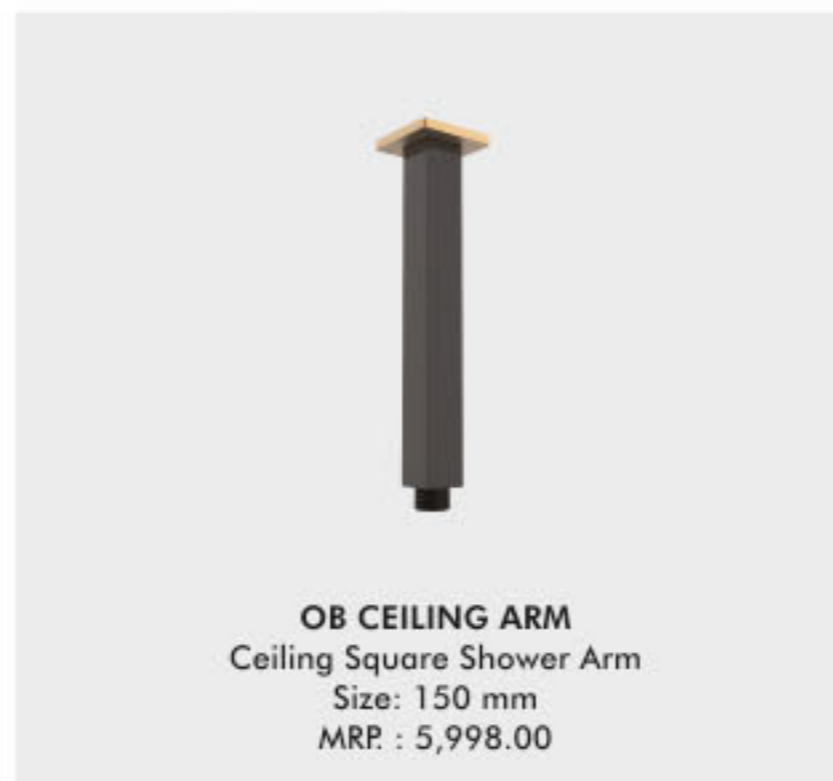

SENSA NX
Deck Mounted Touchless Sensor Faucet
(with hot & cold mixer)
MRP : 14,998.00

SENSA-005
Toilet Sensor Flusher
Size : 130 x 130 mm
MRP : 17,998.00

SENSA-004
Urinal Sensor Flusher
Size : 126 x 126 mm
MRP : 12,998.00

Shower Arm

Accessories

OB340271GBRG
Single Towel Rail
MRP : 8,380.00

OB340278GBRG
Towel Rack with Lower Hanger
MRP : 20,980.00

OB340275GBRG
Tumbler Holder
MRP : 2,480.00

OB340270GBRG
Robe Hook
MRP : 1,880.00