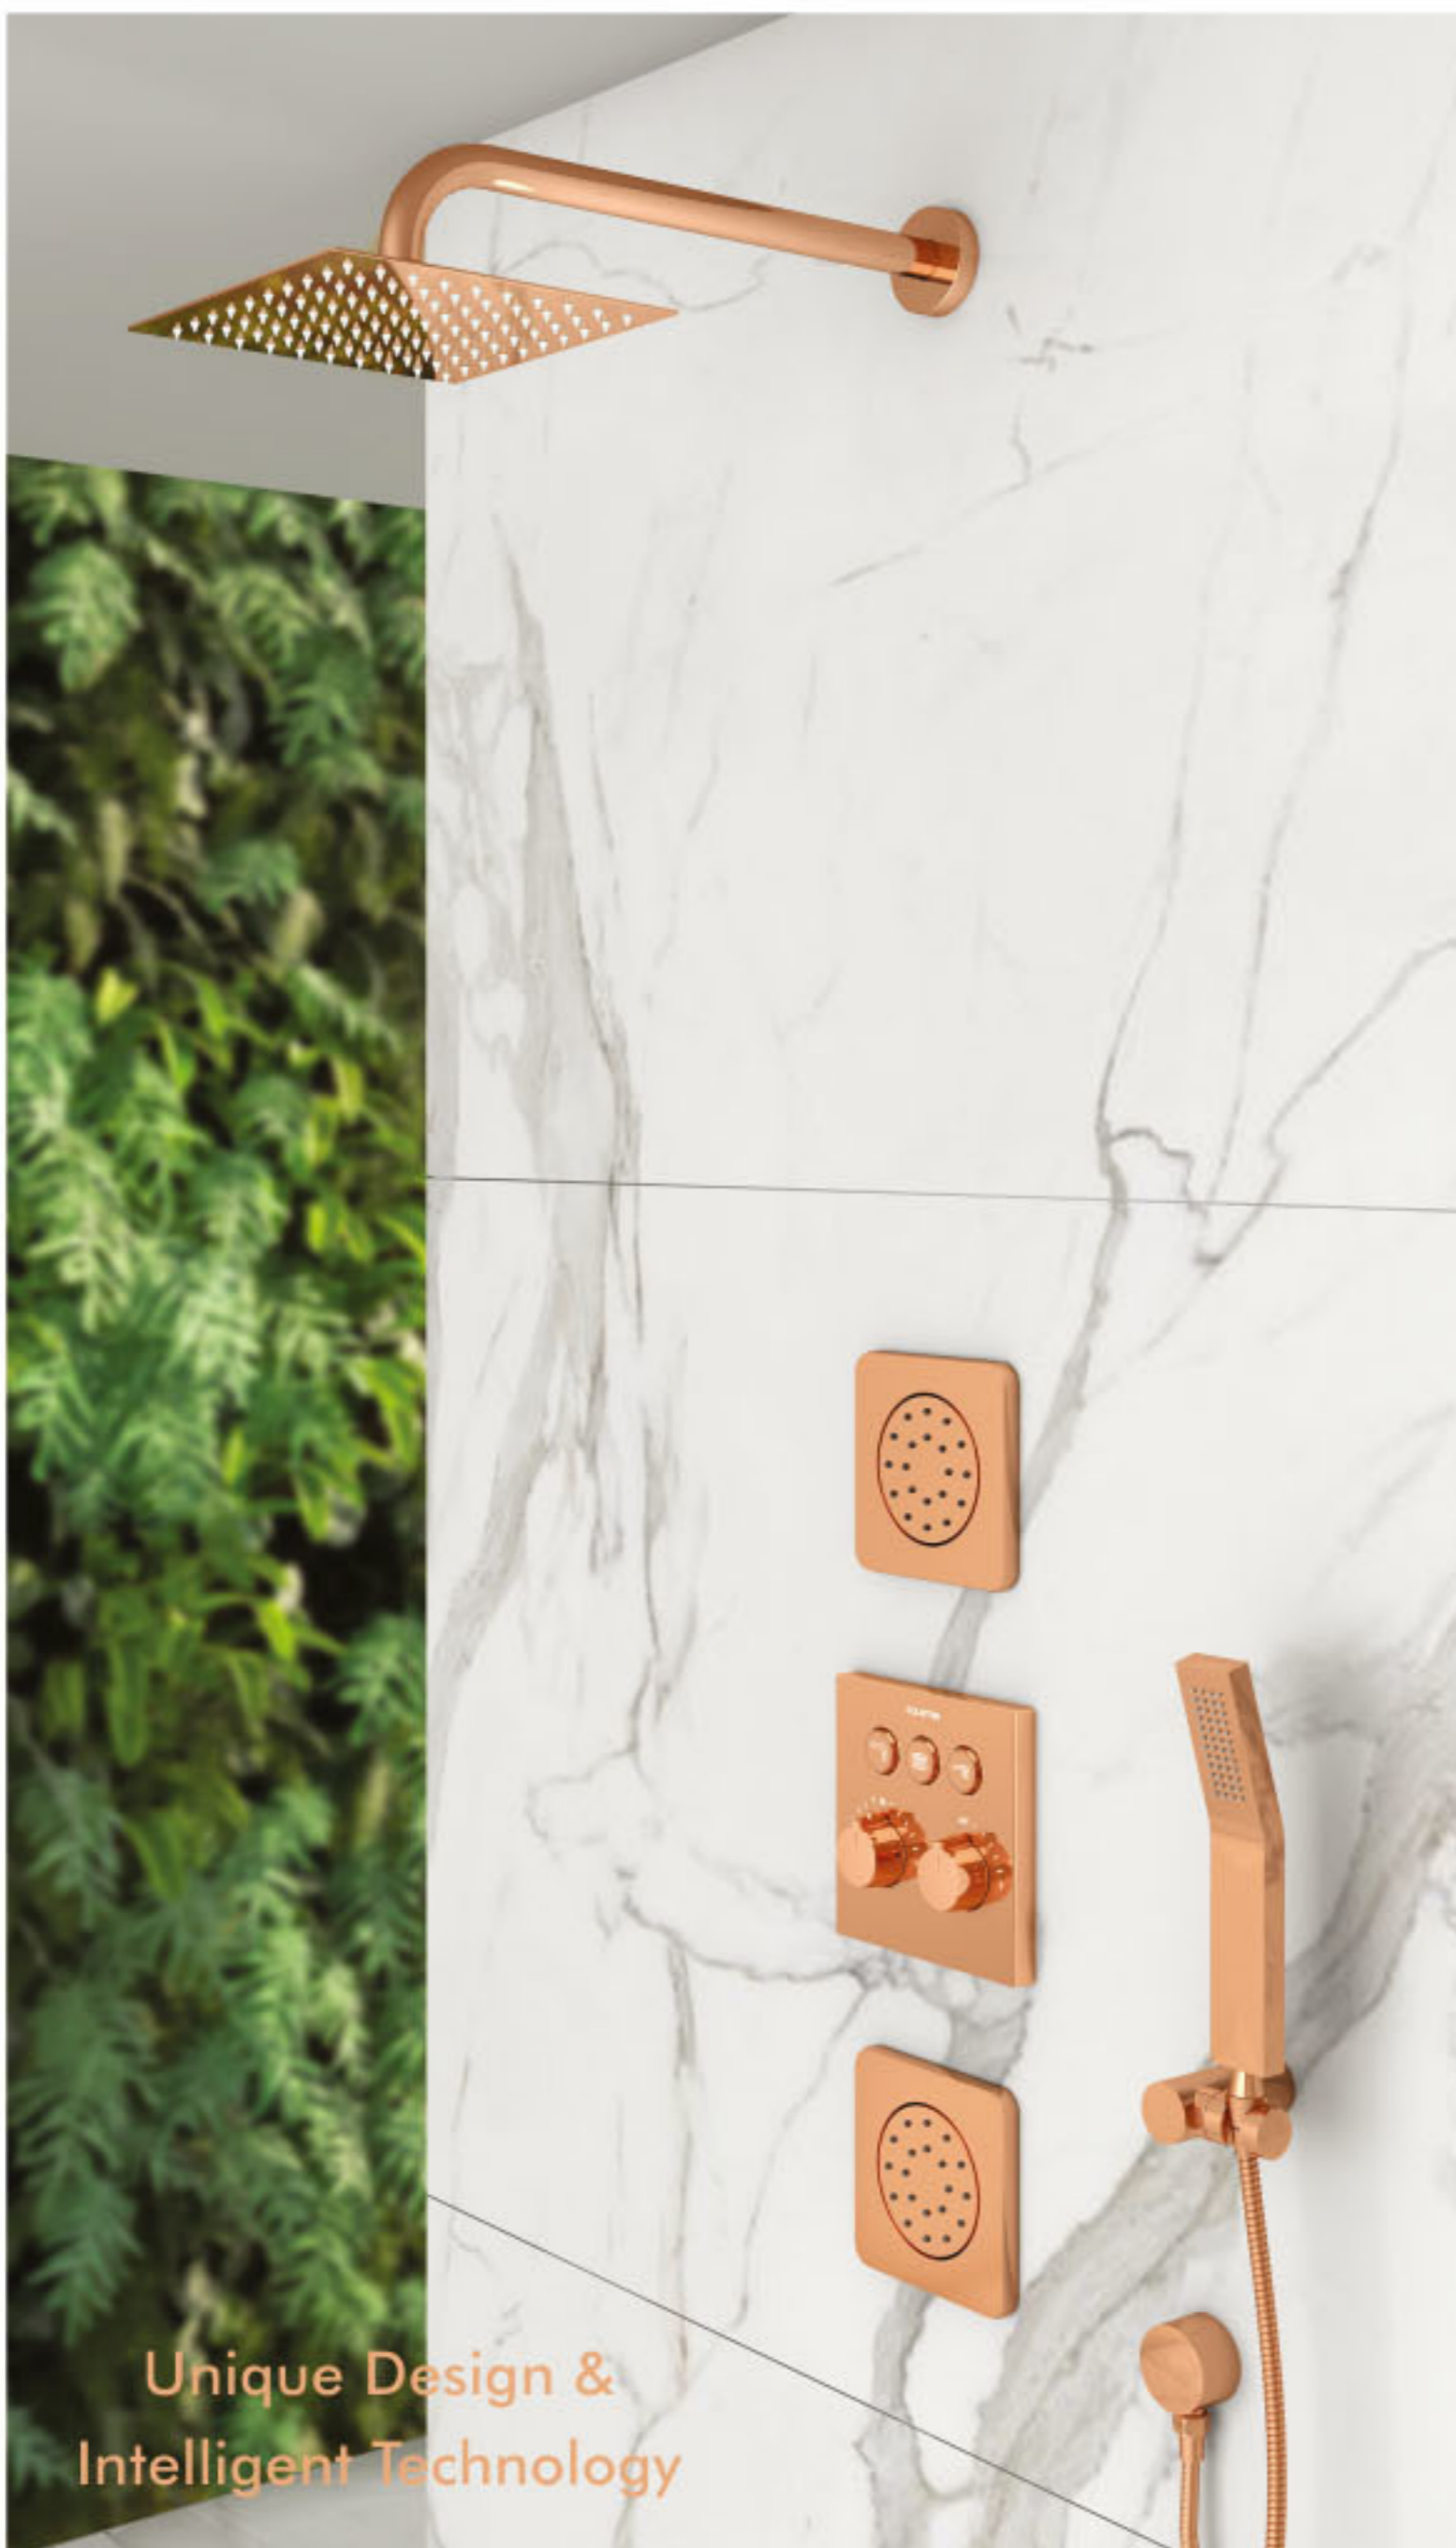

Uni-Maxx Control

UNI-MAXX CONTROL (ROSE GOLD)
3 Outlet Thermostatic Diverter
with Volume Control
MRP : 79,998.00