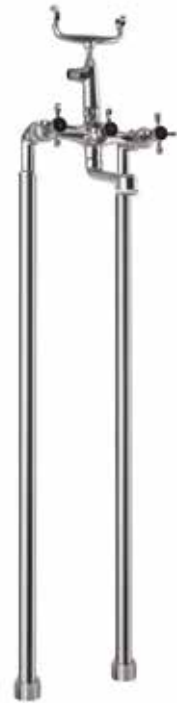

QQP-7271PMHL

Bath and Shower Mixer with Telephonic Shower Crutch and 950mm High Rise Legs (without Shower & Shower Hose)

Rs. 19,900