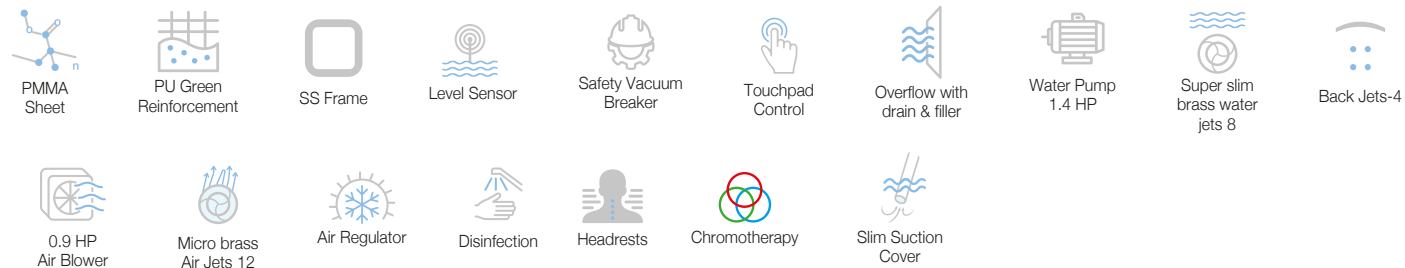

Specifications

JWP-WHT-OPALPM180WX

(Water System)

Rs. 1,41,000