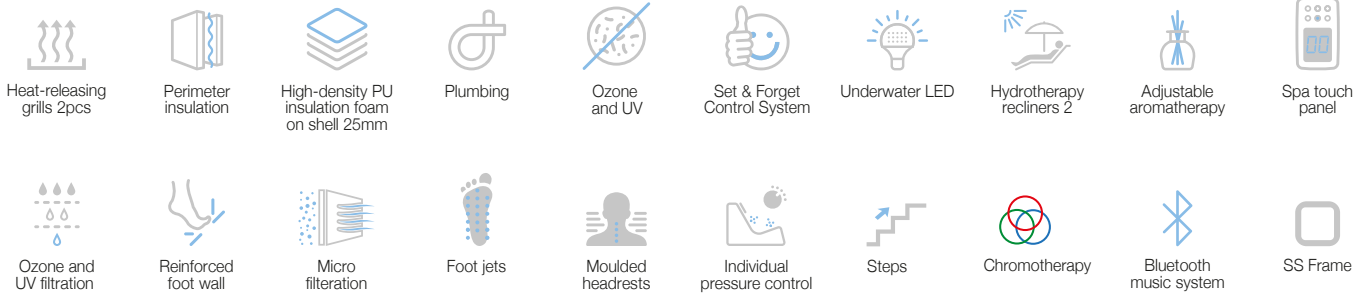

Key features