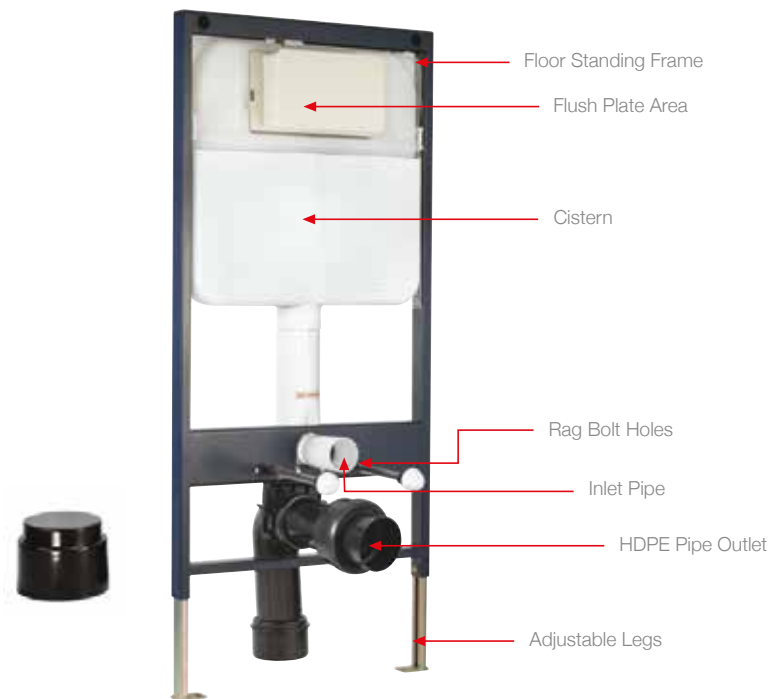

Jaquar's floor standing frames with concealed cisterns not only provide the benefits of easy, quick and perfect installation but also allow you to choose contemporary wall mounted sanitaryware of your choice for the bathroom.

Features

Easy Installation

Easy and hassle free installation as no chiselling of wall is required

Load Bearing Capacity

Wall hung WC can be bolted simply and securely to the frame, which can take a load of up to 400 kg.

Wide Compatibility of WC

Accommodates different types of wall hung WCs as holes are provided at different heights

Perfect Easy Alignment

Fixed inlet and outlet distance (135 mm from centre to centre) means perfect installation of WC, and pre-defined space for cistern results in perfect flushing every time

Adjustable Height

Adjustable legs (0-200 mm) to allow for variation in heights of WC, as required