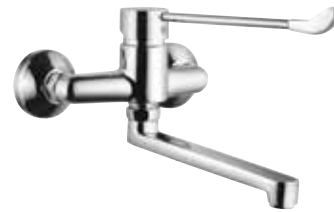

Kitchen

FLR-5166
Single Lever Surgical Purpose Elbow Action Sink Mixer (Wall Mounted) with Extended Operating Lever, Connecting Legs & Wall Flanges
Rs. 5,200