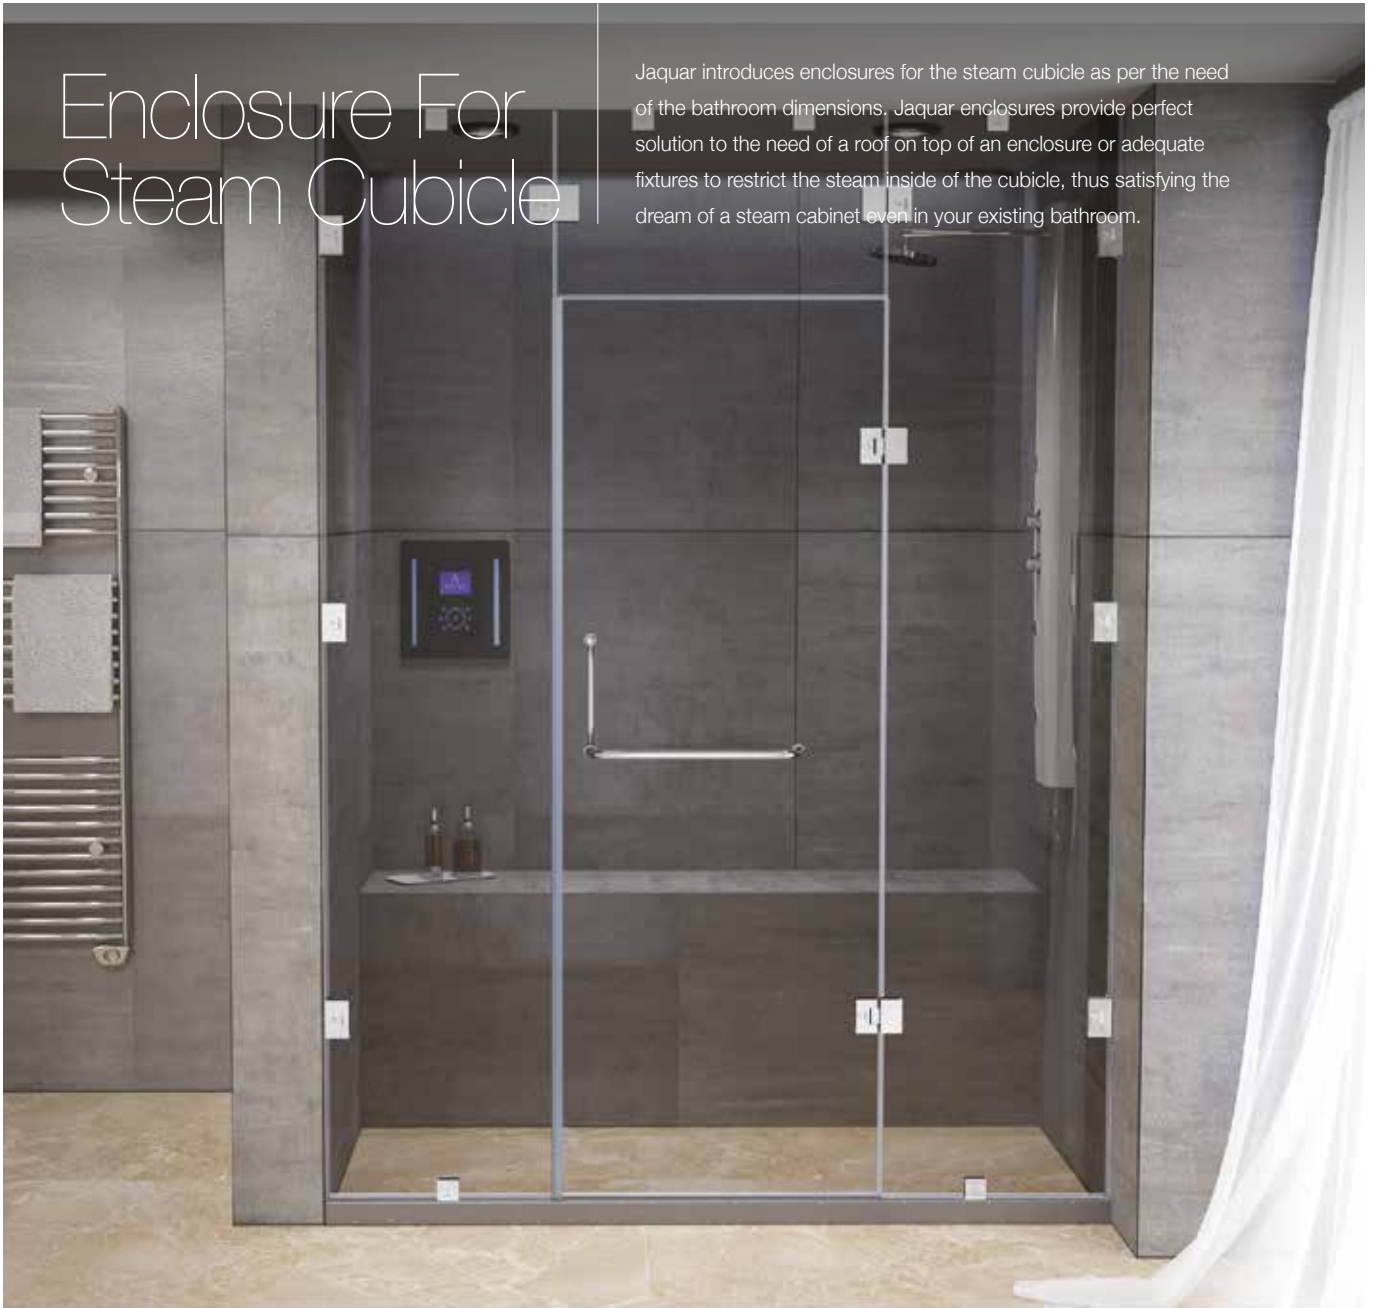

JSE-CHR-810UF60H19X

H: 1950 W: 600 Rs. 9,950

Enclosure For Steam Cubicle

Jaquar introduces enclosures for the steam cubicle as per the need of the bathroom dimensions. Jaquar enclosures provide perfect solution to the need of a roof on top of an enclosure or adequate fixtures to restrict the steam inside of the cubicle, thus satisfying the dream of a steam cabinet even in your existing bathroom.