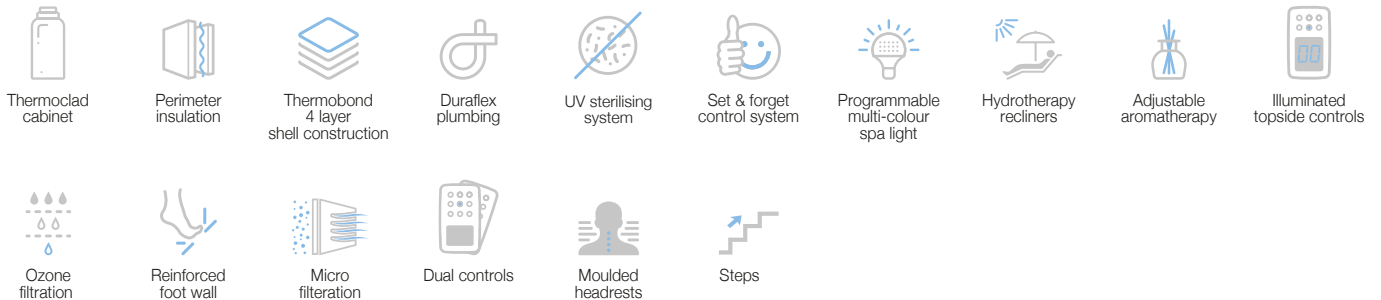

Key features