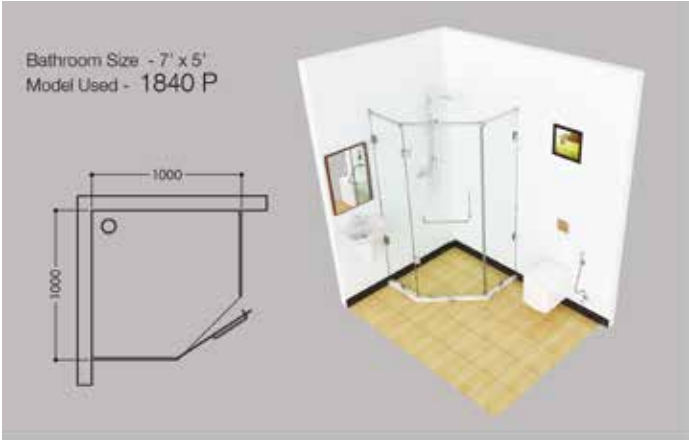

Knob

Plastic Parts

Roller

Jaquar Shower Enclosure For Every Bathroom

Bathroom Concepts with Jaquar Shower Enclosures

Ritz Collection

Ritz - A luxurious new series of shower enclosures from Jaquar for premium bathrooms. Created with an aesthetic that takes inspiration from the angularity of high-quality glass panels and complements with uniquely designed hardware built for years of unmatched performance. Choose from 9 exclusive options to add a new dimension to your bathroom.