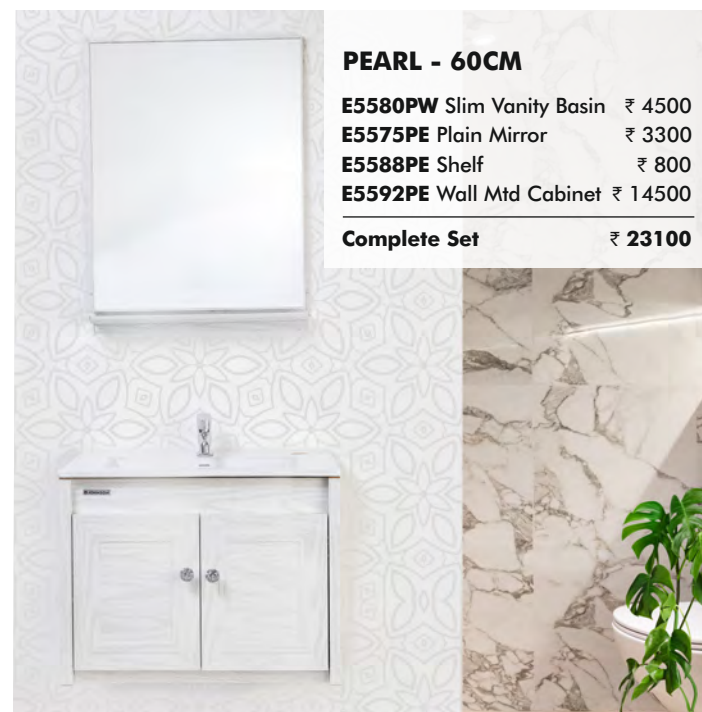

PEARL - 60CM
E5580PW Slim Vanity Basin ₹ 4500
E5575PE Plain Mirror ₹ 3300
E5588PE Shelf ₹ 800
E5592PE Wall Mtd Cabinet ₹ 14500
Complete Set ₹ **23100**

*Faucet needs to be ordered separately