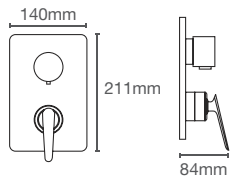

FLUENCE₊ | K-38897IN-4FP-CP

AT360 trim in polished chrome

- French Gold AF
- Matte Black BL