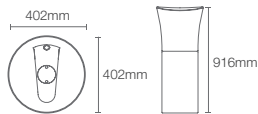

Depth: 100mm

Must order: K-7124-A-CP / K-75823IN-CP / K-1286731