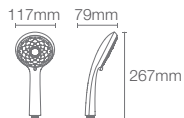

Must order: Handshower bracket in polished chrome (K-9040IN-CP)