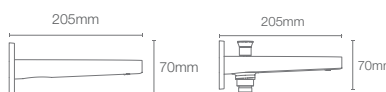

K-22543IN-CP available in CP, AF
K-22544IN-CP available only in CP