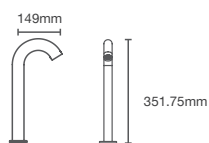

K-8399IN-CP

Touchless cold only tall basin faucet in polished chrome

COMPONENTS WM