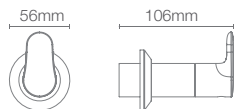

In-line stop valve trim (both G13mm and G19mm) in polished chrome

French Gold
AF
Brushed Bronze BV
Rose Gold RGD
Brushed Rose Gold (BRD)