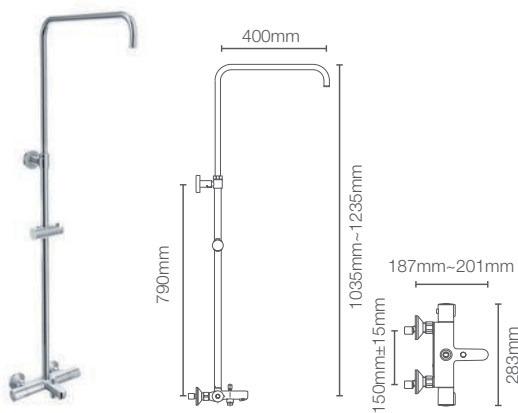

COMPLEMENTARY™ | K-16359IN-A-CP

Single-function handshower with hose in polished chrome

Must order: Handshower bracket in polished chrome (K-9040IN-CP), Flexible hose (K-12067IN-CP/K-831727-U-CP)

SHOWER COLUMNS

JULY™ | K-99741IN-C9-CP

Thermostatic 3-way shower column in polished chrome