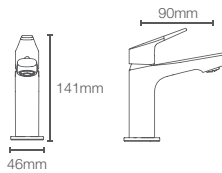

Tall pillar tap in polished chrome

K-38889IN-4FS-** for finishes

NEW

APT™ CURV | K-34032IN-4-CP

Pillar tap in polished chrome

NEW

APT™ CURV | K-33645IN-4FP-CP

AT230 trim in polished chrome