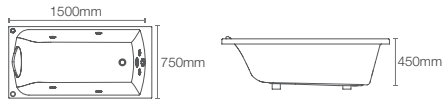

1.5M Integrated whirlpool in white

ALEUTIAN™ | K-99026T-0

1.7M Integrated whirlpool in white

PATIO™ | K-78239IN-K2-0

1.5M Drop-in acrylic whirlpool in white

PATIO™ | K-78240IN-K2-0

1.6M Drop-in acrylic whirlpool in white