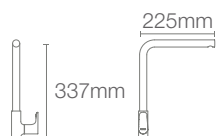

Deck-mount cold-only kitchen faucet in polished chrome

CUFF™ | K-37313IN-4-CP