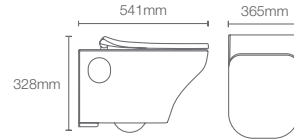

P-trap 225mm

Must order: Plastic outlet connector (K-1527926)

NEW

APT™ SQUARE | K-32410IN-7

Wall hung toilet with Quiet-Close™ slim seat cover in black

Must order: Plastic outlet connector (K-1527926)

NEW

APT™ SQUARE | K-32410IN-K4