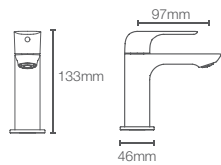

FORE LINE™ | K-27499IN-4FP-CP

Recessed bath and shower AT235 trim in polished chrome