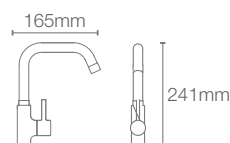

Deck-mount cold-only kitchen faucet in polished chrome