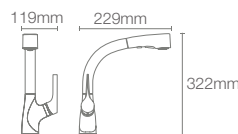

Vibrant Steel
VS

* Stainless Steel finish available upon order with a lead time.