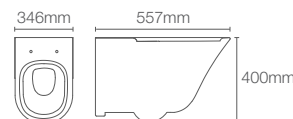

P-trap 205mm

Must order: Plastic outlet connector (K-1527926)

NEW