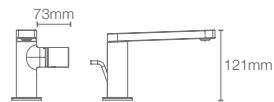

Single-control basin faucet with drain in polished chrome