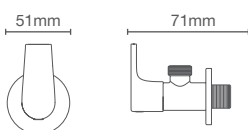

NEW

Small angle valve with G13mm connection in polished chrome

JULY™ | K-16094IN-4-CP