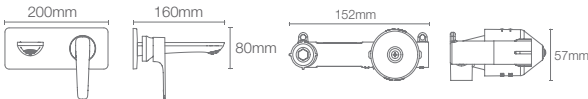

Brushed Bronze BV
Brushed Rose Gold (BRD)