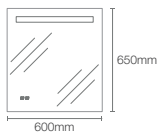

Dimensions: 900mm x 650mm

VITALITY™ | K-22928IN-NA

762mm x 1016mm column lighted mirror

Dimensions: 43mm x 762mm x 1016mm

FOREFRONT™ | K-23265IN-NA

600mm x 650mm square lighted mirror

Dimensions: 600mm x 650mm