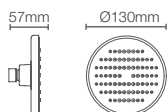

NEW

APT™ | K-34042IN-CP

Round shower head without shower arm

Must order: Wall mount shower arm K-99054IN-CP