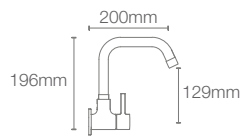

Wall-mount cold-only kitchen faucet in polished chrome

JULY™ | K-20588IN-4-CP