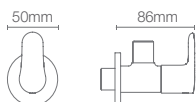

Angle valve G13mm in french gold (2 in 1 pack)

JULY™ | K-80154IN-4AV-CP