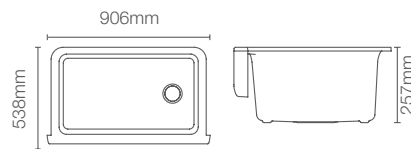

CAIRN_R | K-25784IN-CM1 | Matte black

Undermount single-bowl farmhouse kitchen sink in matte black