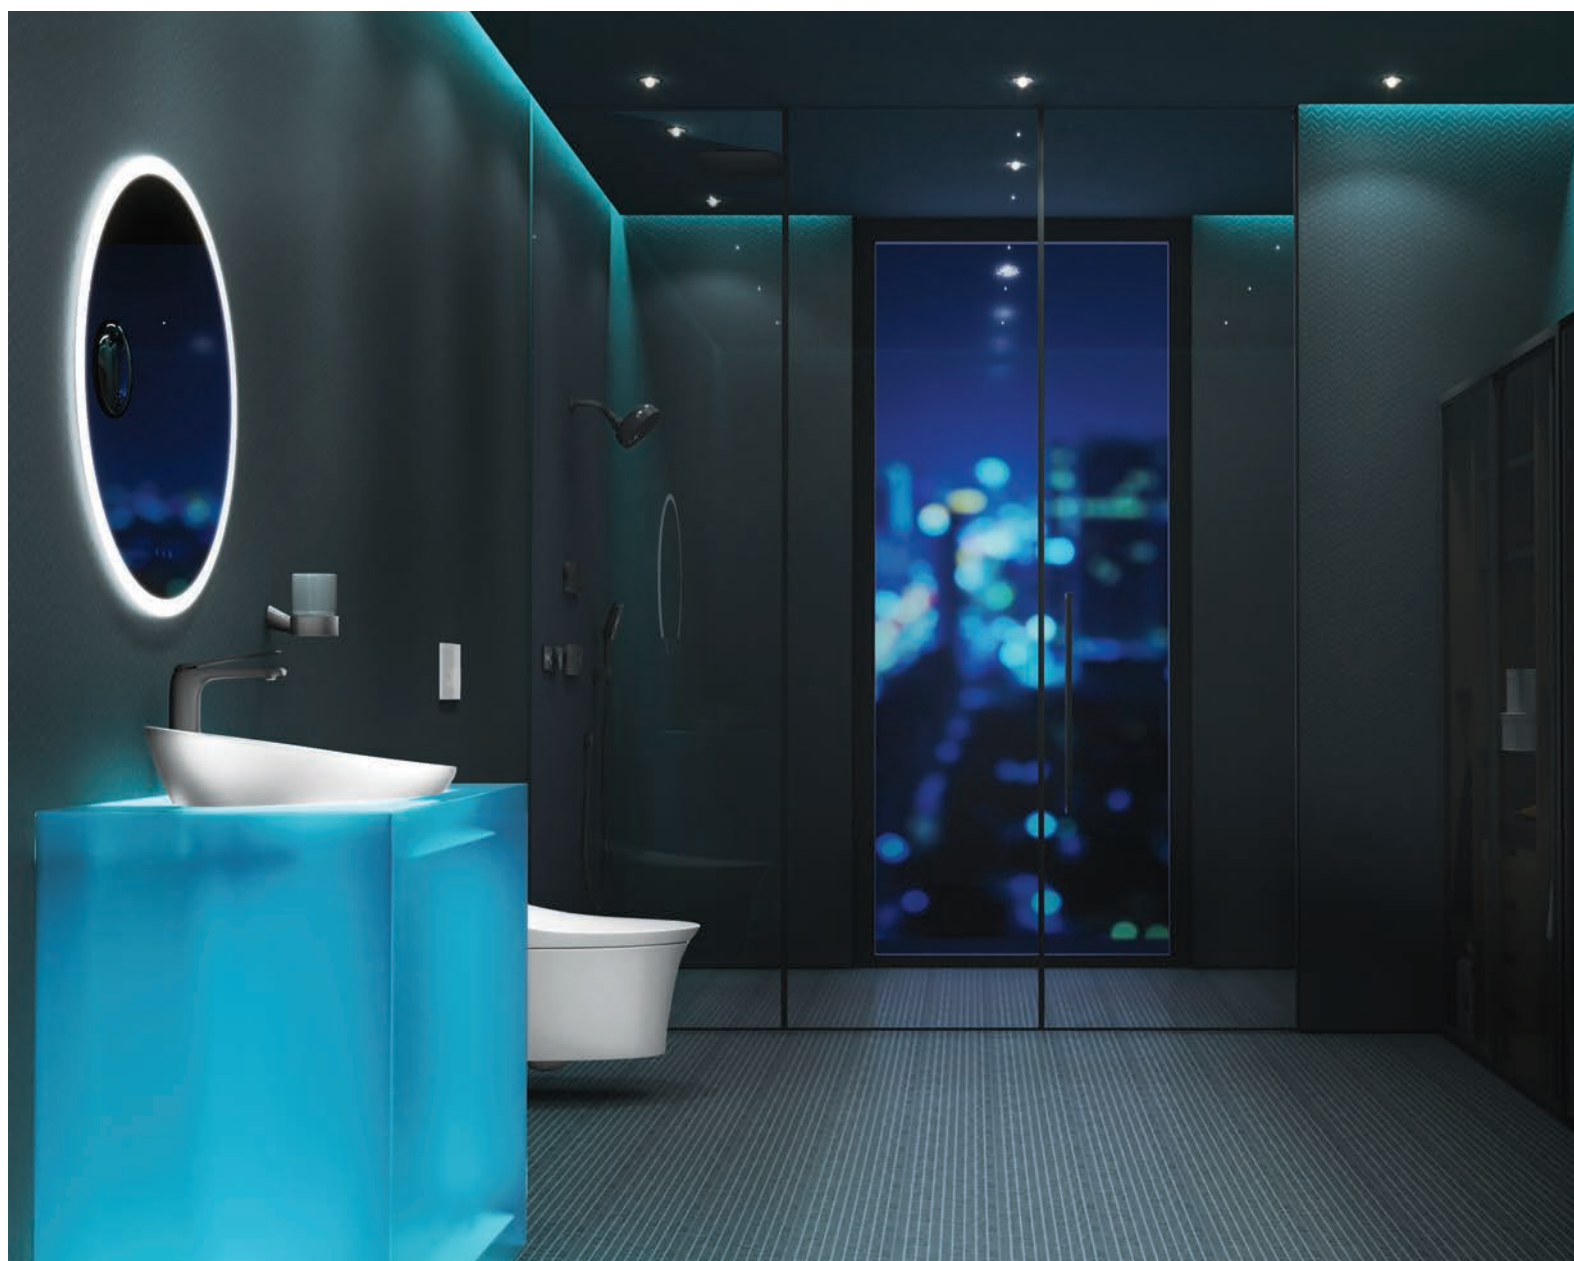

Veil® toilet and vessel in white, Ming mirror, Avid™ faucet & Statement™ showering collection with Anthem™ valves in matte black

OPULENCE MEETS INTELLIGENCE