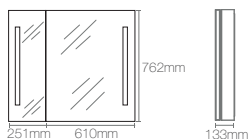

New Verdera... two-door lighted mirrored cabinet (K-78282IN-NA)

HD LIGHTED MIRROR CABINETS

NEW VERDERA™

K-78282IN-NA

866mm x 762mm two-door lighted mirrored cabinet

Dimensions: 133mm x 866mm x 762mm

HD NON LIGHTED MIRROR CABINETS