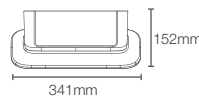

RADIANCE™ SHOULDER SHOWER

K-34099IN-CP

Shoulder shower unit without diverter in polished chrome