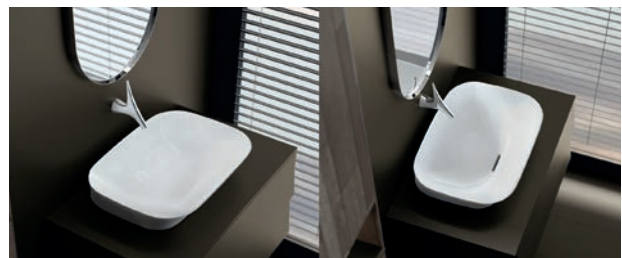

ADDITIONAL FEATURES

UNIQUE HIDDEN DRAIN

Featuring ranges where the drain is designed to be invisible to the users.