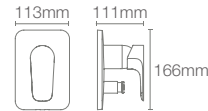

Recessed bath and shower AT235 trim in polished chrome

1. Use code K-72290IN-4SL
2. Brushed Bronze BV
   - Rose Gold RGD
   - Brushed Rose Gold (BRD)

Must order: Trim only, for use with valve K-882IN-CP
*RGD, BV available as combo