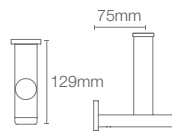

Tissue holder in polished chrome

AID™ | K-97503T-CP