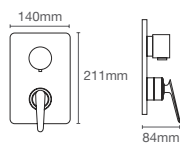

FLUENCE+™

K-38897IN-4FP-CP

AT360 trim in polished chrome

French Gold
AF
Matte Black
BL