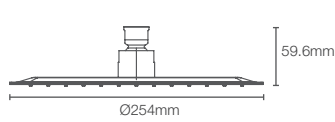

RAIN DUET EDGE™ | K-73039IN-CL-CP

Round 254mm rainhead in polished chrome

RAIN DUET EDGE™ | K-73038IN-CL-CP

Square 203mm rainhead in polished chrome

Must order: Wall/ceiling-mount square shower arm in polished chrome (K-20138IN-CP/K-20137IN-CP)

RAIN DUET EDGE™ | K-73037IN-CL-CP

Round 203mm rainhead in polished chrome

Must order: Wall/ceiling-mount shower arm in polished chrome (K-16346IN-CP/ K-16347IN-CP/K-11623IN-CP)