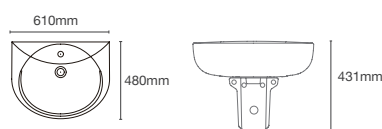

Depth: 133mm

SPAN | K-24560IN-0

Half pedestal round wall mount basin with single faucet hole in white

Depth: 133mm

FOLIO™ | K-11341IN-1-0

Half pedestal round wall mount basin with single faucet hole in white