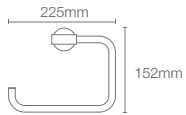

STILLNESS

STILLNESS | K-14397T-RGD

Hotelier towel shelf in rose gold

STILLNESS | K-14451T-RGD

609mm towel bar in rose gold

STILLNESS | K-14456T-RGD

Towel ring in rose gold

STILLNESS | K-14458T-RGD