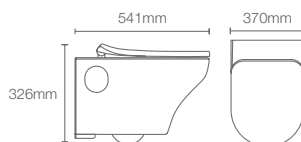

APT™ ROUND | K-29150IN-7

Wall hung toilet with Quiet-Close™ slim seat cover in black

Must order: Plastic outlet connector (K-1527926)