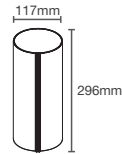

Touchless hand dryer in white

BARDON™ | K-5487T-2-CP

Touchless soap dispenser in polished chrome

CLEANING SOLUTION

CLEANING SOLUTION

1352425

Multi Cleaning solution-Seats, tiles

CLEANING SOLUTION