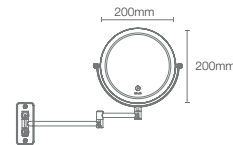

MODERNLIFE EDGE™ | K-37881IN-NA

Detailing lighted mirror