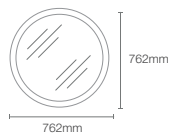

762mm perimeter lighted mirror