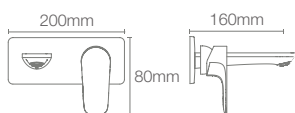

Must order: Trim only, for use with valve K-5679IN-CP

*RGD, BV available as combo