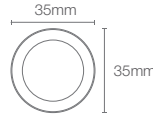

Robe hook in rose gold

STILLNESS | K-14459T-RGD