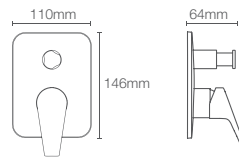

Tall pillar tap in polished chrome

K-38889IN-4FS-** for finishes

NEW

APT™ CURV | K-34032IN-4-CP

Pillar tap in polished chrome

NEW

APT™ CURV | K-33645IN-4FP-CP

AT230 trim in polished chrome