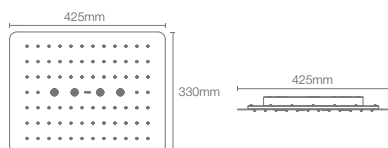

MODERNLIFE EDGE_{TM} | K-29961IN-CP

Rectangle 425mm x 330mm rainpanel in polished chrome