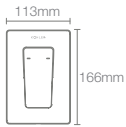

HONE

K-22541IN-4FP-CP

Recessed bath and shower AT235 trim in polished chrome

Use code
K-22541IN-4FS
French Gold
AF

Must order: Trim only, for use with valve K-882IN-NA / K-38262IN-CP

NEW

FLUENCE™

K-38889IN-4FP-CP