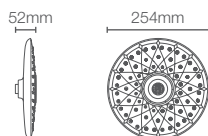

NEW

RAINMAX

K-26854IN-CP

Round 254mm rainhead in polished chrome