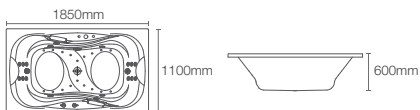

EVORA™ | K-18749IN-W03C-0

Drop-in acrylic whirlpool dual system and back massage (Dual Seater)