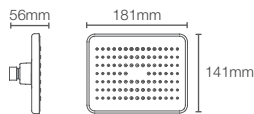

NEW

APT™ | K-36211IN-CP

Wide shower head without shower arm

Must order: Wall mount shower arm K-99054IN-CP