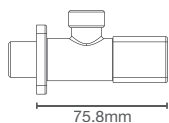

Angle valve in polished chrome

COMPLEMENTARY™ | K-11568IN-7B-CP