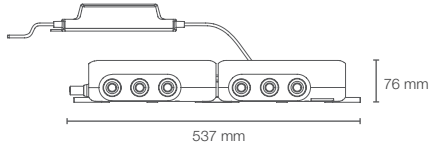

6 outlet digital thermostatic valve

Must order: Digital control 2-6 outlet K-28214-BL/K-28214-ASC-BL