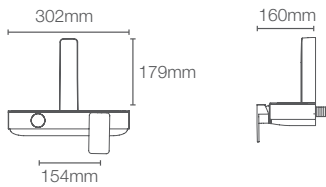

NEW

APT™ | K-34080IN-4-CP

Bath and shower exposed