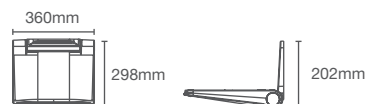

SHOWER SEAT

K-20526IN-O

Wall hung shower seat in white load bearing upto 150kgs in white