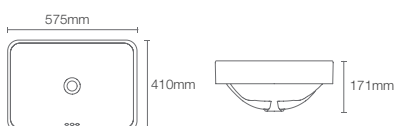

Depth: 124mm

Must order: Bottle trap 350mm (K-75823IN-CP)