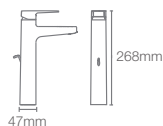

French Gold
AF

Finishes available only in faucet without drain