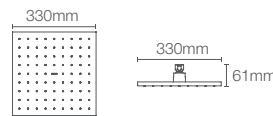

- French Gold AF
- Brushed Bronze BV
- Rose Gold RGD
- Matte Black BL

Must order: Ceiling mount shower arm K-16347IN-CP / K-11623IN-CP/ Square ceiling arm K-20137IN-CP