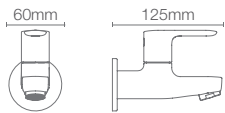

1-way bib tap in polished chrome

French Gold
AF