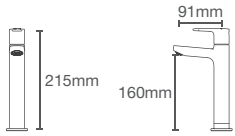

ACCLIV | K-33101IN-4-CP

Pillar tap in polished chrome

French Gold
AF

Must order: Trim only, for use with valve K-25150IN-NA

ACCLIV | K-33102IN-4-CP

Tall pillar tap in polished chrome

French Gold
AF

ACCLIV | K-33103IN-4ND-CP