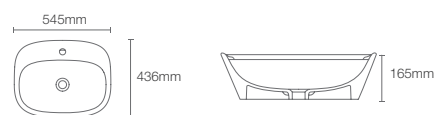

Depth: 129.5mm

Must order: Bottle trap (K-75823IN-CP)