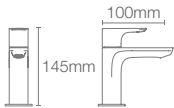

- Brushed Bronze BV
- Rose Gold RGD
- Brushed Rose Gold - BRD

Finishes available only in faucet without drain

ALEO™ | K-20070IN-4-CP

Tall pillar tap in polished chrome

ALEO™ | K-72288IN-4-CP

Pillar tap in polished chrome