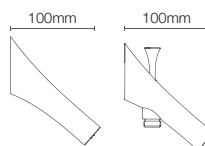

VIVE | K-23973IN-AA-CP without diverter | K-23974IN-AA-CP with diverter

Bath spout in polished chrome

Hone single-control basin faucet without drain in french gold (K-22534IN-4ND-AF)

HONE

Embodying an obsession for superior craftsmanship, Hone intersects straight angular edges with precise planes and soft radii to sculpt a new metaphor for modern minimalism. There's no straighter route to exhilaration.