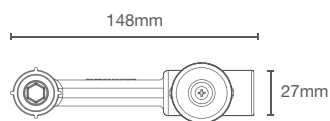

BASIN FAUCET VALVE | K-25149IN-NA

Cold-only wall mount basin faucet valve