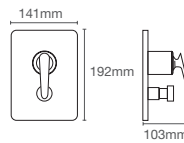

FLUENCE+™

K-38896IN-4FP-CP

Recessed bath and shower AT235 trim in polished chrome

Use code
K-38896IN-4FS
French Gold
AF
Brushed
Bronze BV
Rose Gold
RGD
Brushed Rose
Gold (BRD)