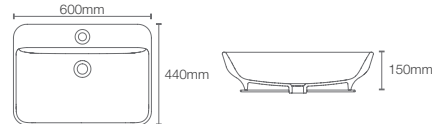

Depth: 125mm

Must order: Ceramic drain without overflow (K-24740IN-0)