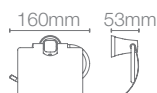

Tissue holder with cover in polished chrome

COMPLEMENTARY™ | K-5635IN-CP