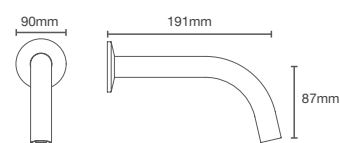

ELOSIS

K-18078IN-ND-CP

Touchless cold only basin faucet in polished chrome

COMPONENTSTALL

K-39558IN-ND-CP

Touchless cold only tall sensor faucet in polished chrome

STRAYT™

K-72866IN-ND-CP