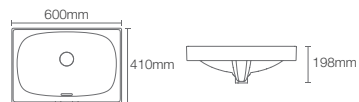

BRINK | K-26270IN-0

Rectangle vessel without faucet hole in white