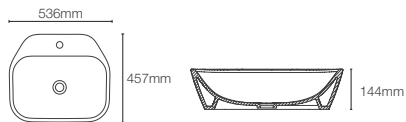

APT™ | K-34251IN-0

NEW

550mm rectangular vessel basin with single faucet hole in white

Depth: 103mm

Must order: K-75823IN-CP and K-20746IN-0 drain and bottle trap 350mm

SPAN | K-25316IN-0

Square vessel basin with single faucet hole in white