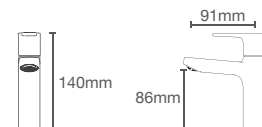

French Gold
AF

Must order: Trim only, for use with valve K-25150IN-NA