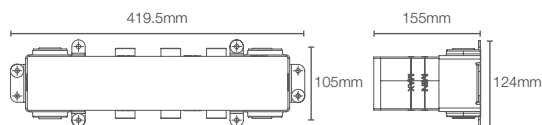

ANTHEM™ THERMOSTATIC VALVES

ANTHEM™ | K-26344IN-NA

6 outlet thermostatic valve

Must order: Valve only, for use with trim K-26350IN-9

ANTHEM™ | K-26342IN-NA

4 outlet thermostatic valve

Must order: Valve only, for use with trim K-26348IN-9