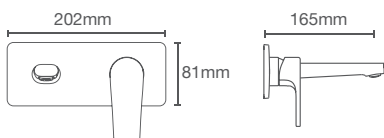

APT_™ FLUX

K-34039IN-4ND-CP

Single-control wall mount basin faucet in polished chrome

Must order: Trim only, for use with valve K-25150IN-NA