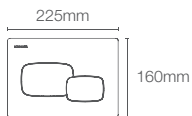

PEBBLE

K-5413IN-P-CP Pneumatic | K-5413IN-M-CP Mechanical

Faceplate in polished chrome