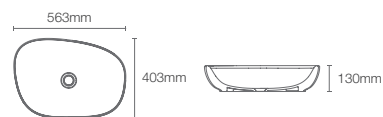

Depth: 130mm

Must order: K-24740IN-0 and K-75823IN-CP drain and bottle trap 350mm