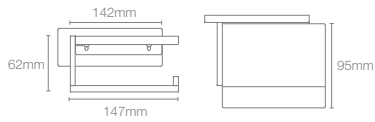

COMPLEMENTARY™ | K-25071IN-CP

Square tissue holder with cover in polished chrome