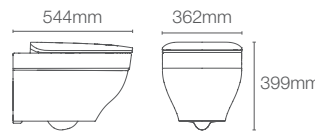

TRACE™ | K-20217IN-S-7

Rimless wall hung toilet with Quiet-Close™ slim seat cover in black