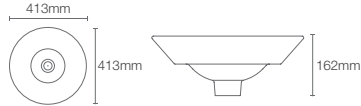

Depth: 111mm

Must order: K-75823IN-CP bottle trap 350mm