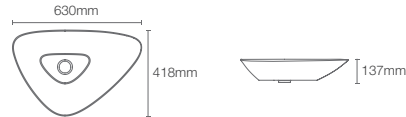

Depth: 129mm

Must order: K-75823IN-CP