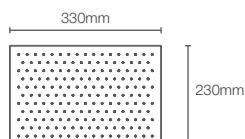

MODERNLIFE™

K-27731IN-CP

Single flow 330mm x 230mm rainhead in polished chrome

- French Gold AF
- Brushed Bronze BV
- Rose Gold RGD
- Matte Black BL

Must order: Wall/ceiling mount square shower arm in polished chrome (K-20138IN-CP/ K-20137IN-CP)