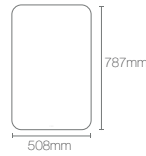

756mm x 1016mm rectangular two-door mirror cabinet

Dimensions: 90mm x 762mm x 1016mm

MAXSTOW™ | K-81148IN-DA1

508mm x 1016mm rectangular mirror cabinet

Dimensions: 90mm x 508mm x 1016mm

MAXSTOW™ | K-81146IN-DA1

756mm x 610mm rectangular two-door mirror cabinet

Dimensions: 90mm x 762mm x 610mm

NEW

ARCHER_R | K-3073IN-NA

508mm x 787mm rectangular mirror cabinet

Dimensions: 122.4mm x 508mm x 787mm

Embark™ premium XL 405mm x 914mm capsule mirror cabinet (K-56152IN-NA)

NEW

BANCROFT_®

K-38674IN-NA

508mm x 787mm rectangular mirror cabinet

Dimensions: 122.4mm x 508mm x 787mm

NEW

EMBARK_™

K-56150IN-NA

Premium XL 508mm x 787mm rectangular mirror cabinet

Dimensions: 126.8mm x 508mm x 787mm

NEW

EMBARK_™

K-56151IN-NA

Premium XL 508mm x 914mm arch mirror cabinet

Dimensions: 126.8mm x 508mm x 914mm

NEW