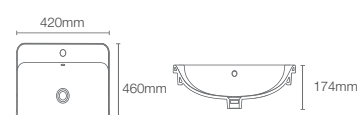

Depth: 125mm

* Please contact our technical representative for information on 'Must order' list for all the above SKUs.