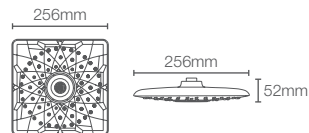

Must order: Wall/ceiling mount square shower arm in polished chrome (K-16347IN-CP K-15399T-B-BV, K-22447IN-BL, K-16346IN-CP, K-22446IN-BL)