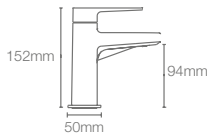

HONE

K-22539IN-4-CP

Tall pillar tap in polished chrome

French Gold AF

HONE

K-22538IN-4-CP

Pillar tap in polished chrome

French Gold AF