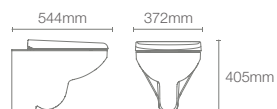

Wall hung toilet with PureWash™ square seat in white

P-trap 225mm

Must order: Plastic outlet connector (K-1527926)