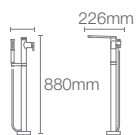

Must Order: Mounting base (97904T-NA)