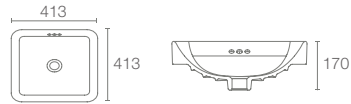

FOREFRONT™ | K-2660IN-1-7

Vessel basin with single faucet hole in black

Depth: 152mm

Must order: Bottle trap 350mm (K-75823IN-CP)

FOREFRONT™ | K-2661IN-0

Vessel basin without faucet hole in white

Depth: 127mm