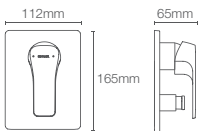

Recessed bath and shower AT235 trim in polished chrome

Must order: Trim only, for use with valve K-882IN-CP