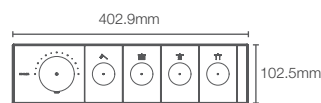

ANTHEM™ THERMOSTATIC VALVES

6 outlet thermostatic valve

Must order: Valve only, for use with trim K-26350IN-9

4 outlet thermostatic valve

Must order: Valve only, for use with trim K-26348IN-9

3 outlet thermostatic valve

Must order: Valve only, for use with trim K-26347IN-9

ANTHEM™ TRIMS

Recessed bath and shower 6 outlet trim in polished chrome

Must order: Trim only, for use with valve K-26344IN-NA

Recessed bath and shower 4 outlet trim in polished chrome

Must order: Trim only, for use with valve K-26342IN-NA

Recessed bath and shower 3 outlet trim in polished chrome

Must order: Trim only, for use with valve K-26341IN-NA

* Please contact our technical representative for information on 'Must order' list for all the above SKUs.