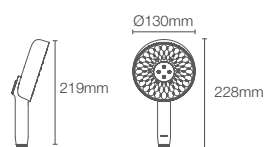

NEW

WATERMIND™ | K-28694IN-CP

Statement™ round handshower with WaterMind™ technology in polished chrome

Must order: Handshower bracket in polished chrome (K-9040IN-CP)

NEW

WATERMIND™ | K-28695IN-CP

Statement™ oblong handshower with WaterMind™ technology in polished chrome