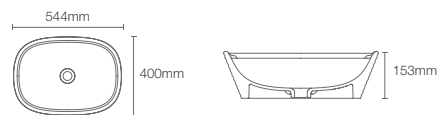

Depth: 112mm

MICA | K-90012T-0

Round vessel basin without faucet hole in white

Depth: 108mm

RIBANANE0 | K-26249IN-0

Rectangular vessel basin without faucet hole in white

Depth: 129.5mm

Must order: Bottle trap (K-75823IN-CP)