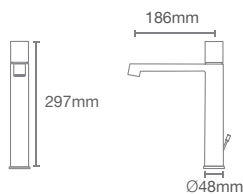

NEW

Single control tall lav faucet in french gold