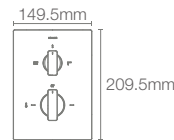

Trim only, for use with valve K-20740IN-A-NA