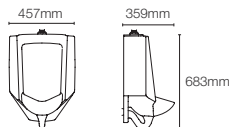

BARDON_{TM}

K-4991-ER-0

Urinal with rear inlet in white 0.5L with Accuflush