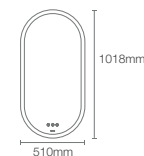

MODERNLIFE EDGE™ | K-37876IN-NA

Capsule lighted mirror