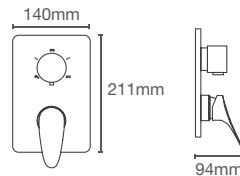

FLUENCE™ | K-34168IN-4-BV

AT360 trim + valve in brushed bronzed

- Rose Gold RGD
- Brushed Rose Gold - BRD