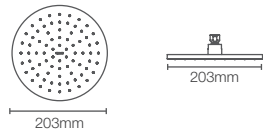

RAIN DUET EDGE™ | K-73037IN-CL-CP

Round 203mm rainhead in polished chrome