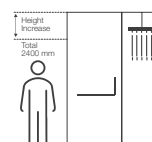

NEW TRILOGY

K-704705IN-SHP

Height extension 2400mm
Partition
Height: 400mm, Glass thickness: 10mm

- Size of shower enclosure in finishes may be limited as per site conditions.
- Glass thickness may change from 8mm->10mm after site measurements.