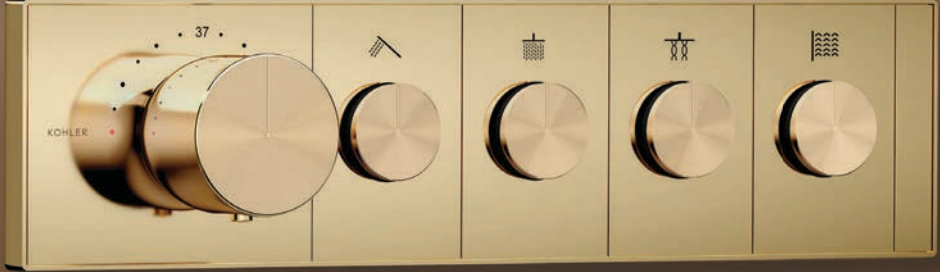

ANTHEM™

Anthem™ recessed bath and shower trim

ANTHEM™ VALVES & CONTROLS

VERSATILE CONTROLS,
TRANSFORMATIVE EXPERIENCES

DESIGN

The clean, unexpected look of Anthem™ controls is reminiscent of common household appliances, while remaining intuitive and familiar.