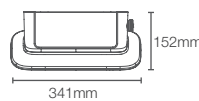

RADIANCE™ SHOULDER SHOWER

K-34098IN-CP

Shoulder shower unit with diverter in polished chrome

- French Gold AF
- Brushed Bronze BV
- Rose Gold RGD
- Matte Black BL