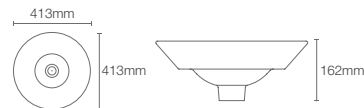

Depth: 111mm

Must order: K-75823IN-CP bottle trap 350mm

* Please contact our technical representative for information on 'Must order' list for all the above SKUs.