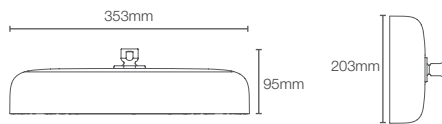

- French Gold AF
- Brushed Bronze BV
- Rose Gold RGD
- Matte Black BL

Must order:
Statement™ wall mount shower arm: K-16346IN-CP/K-16347IN-CP/ K-11623IN-CP
Features: • Catalyst™ Air Rain Shower