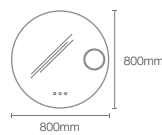

800mm lighted mirror with proximity sensor