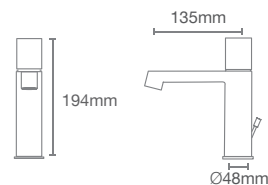

NEW

Single control lav faucet in french gold