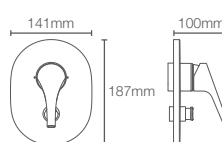

Recessed bath and shower AT235 trim in polished chrome

- Use code K-27500IN-4FS
- French Gold AF

Must order: Trim only, for use with valve K-882IN-NA / K- 38262IN-CP

VIVE | K-23971IN-4FP-CP

Recessed bath and shower AT235 trim in polished chrome