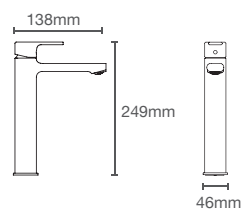

APT_™ FLUX

K-34073IN-4ND-CP

Single-control tall lav faucet without drain in polished chrome