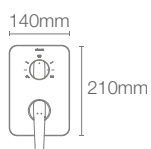

- French Gold AF
- Brushed Bronze BV
- Rose Gold RGD
- Matte Black BL
- Brushed Rose Gold - BRD

Must order: Trim only, for use with valve K-99924IN-CP

* RGD, BV available as Combo

* Please contact our technical representative for information on 'Must order' list for all the above SKUs.