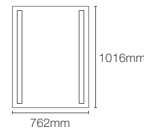

VITALITY™ | K-22928IN-NA

762mm x 1016mm column lighted mirror