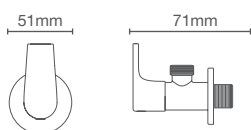

NEW

APT™ | K-33978IN-4-CP

Angle valve in polished chrome