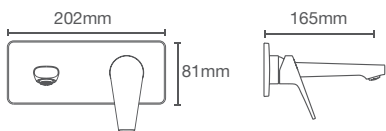

APT_™ CURV

An expression of excellence, where every curve embodies artistry and elegance.

NEW

APT_™ CURV | K-34076IN-4ND-CP

Single-control wall mount basin faucet in polished chrome

Must order: Trim only, for use with valve K-25150IN-NA