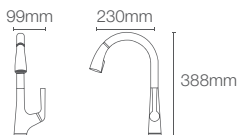

Vibrant Steel
VS