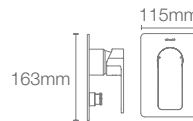

COMPLEMENTARY™ | K-99925IN-4FP-CP

Recessed bath and shower square trim in polished chrome

Must order: Trim only, for use with valve K-99924IN-CP

PARALLEL™ | K-23496IN-4-CP

Recessed bath and shower AT235 trim in polished chrome