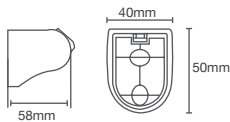

COMPLEMENTARY™ | K-9040IN-CP

Handshower bracket in polished chrome

K-9040T-ZZ-AF

French Gold AF

K-9040T-RGD

Rose Gold RGD