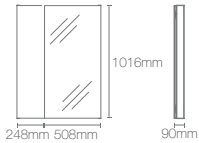

MAXSTOW™ | K-81144IN-DA1

381mm x 610mm rectangular mirror cabinet

Dimensions: 90mm x 381mm x 610mm

MAXSTOW™ | K-81145IN-DA1

508mm x 610mm rectangular mirror cabinet

Dimensions: 90mm x 508mm x 610mm

MAXSTOW™ | K-81149IN-DA1

756mm x 1016mm rectangular two-door mirror cabinet

Dimensions: 90mm x 762mm x 1016mm

MAXSTOW™ | K-81148IN-DA1

508mm x 1016mm rectangular mirror cabinet

Dimensions: 90mm x 508mm x 1016mm

MAXSTOW™ | K-81146IN-DA1