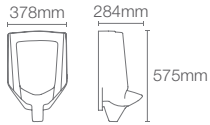

Must order: Urinal sensor