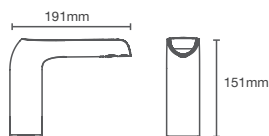

K-29937IN-CP

Touchless basin faucet mixer in polished chrome

COMPOSED