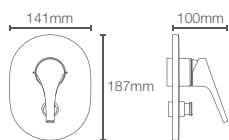

Recessed bath and shower AT235 trim in polished chrome

Must order: Trim only, for use with valve K-882IN-CP
*RGD available as combo