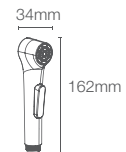

Health faucet with hose and bracket in polished chrome