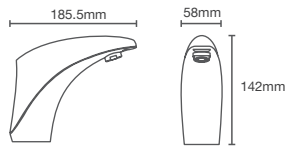

ELOSIS

K-18078IN-ND-CP

Touchless cold only basin faucet in polished chrome

COMPONENTSTALL

K-39558IN-ND-CP

Touchless cold only tall sensor faucet in polished chrome

STRAYT™

K-72866IN-ND-CP

Touchless cold only basin faucet in polished chrome

KUMIN

K-18655IN-ND-CP

Touchless cold only basin faucet in polished chrome

OBLO

K-24270IN-ND-CP

Touchless cold only basin faucet in polished chrome

KUMIN

K-18656IN-NDR-CP

Cold-only faucet with sensor deck-control in polished chrome

* Please contact our technical representative for information on 'Must order' list for all the above SKUs.