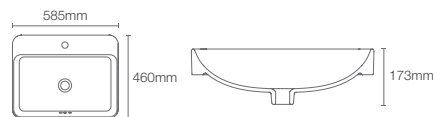

Depth: 152mm

Must order: Bottle trap 350mm (K-75823IN-CP)

* Please contact our technical representative for information on 'Must order' list for all the above SKUs.