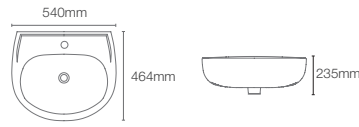

Depth: 121mm

FOLIO™ | K-2018IN-1WH-0

Wall mount vessel basin with single faucet hole in white

Depth: 152mm

BRIVE PLUS™ | K-8703IN-1WH-0

Wall mount basin with single faucet hole in white

Depth: 152mm

BRIVE PLUS™ | K-5583IN-1WH-0