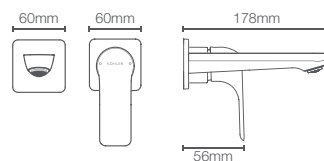

Cold-only wall mount basin faucet trim in polished chrome