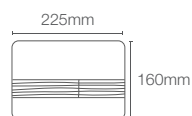

RIVIERA | K-28476IN-M-CP

Faceplate in polished chrome