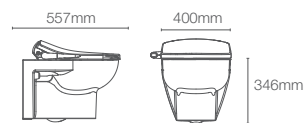

Wall hung toilet with PureWash™ seat in white

P-trap 205mm

Compatible with: C3-150 (K-8297T-0); C3-230 (K-4108T-0)

REPLAY® | K-99992IN-0

Wall hung bowl with PureWash™ square bidet seat in white

P-trap 215mm