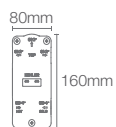

NEW

APT™ FLUX | K-33992IN-4FP-CP

AT230 trim in polished chrome

AQUA TURBO 360 | K-99924IN-CP

Hi-flow valve in polished chrome

AQUA TURBO 235 | K-882IN-NA

Single-control recessed bath and shower valve (without Finish)