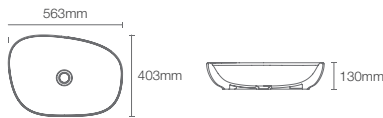

Depth: 130mm

Must order: K-24740IN-0 and K-75823IN-CP
drain and bottle trap 350mm