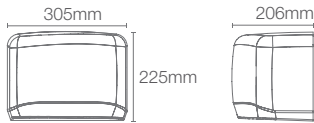

Touchless hand dryer in white

BARDON™ | K-5487T-2-CP

Touchless soap dispenser in polished chrome

CLEANING SOLUTION

CLEANING SOLUTION

1352425

Multi Cleaning solution-Seats, tiles

CLEANING SOLUTION