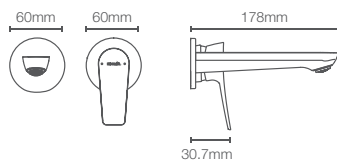

Must order: Trim only, for use with valve K-25150IN-NA