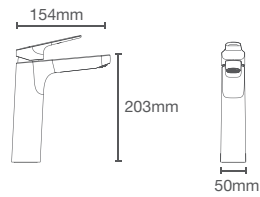

French Gold
AF