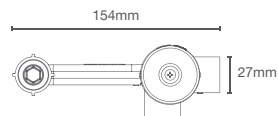

BASIN FAUCET VALVE | K-25150IN-NA

Single-control wall mount basin faucet valve

Must order: Valve only, trim to be ordered separately