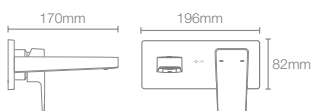

HONE

K-22540IN-4ND-CP

Single-control wall mount basin faucet trim in polished chrome

French Gold
AF

Must order: Trim only, for use with valve K-5679IN-CP