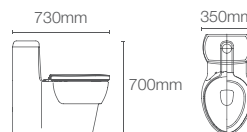

OVE™ | K-17629IN-SM-0

One-piece toilet with Quiet-Close™ seat cover in white

S-trap 305mm, Must order: P-trap K-1036901