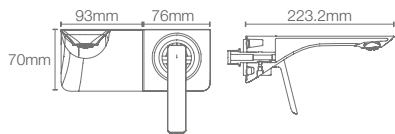

Single-control wall mount basin faucet trim in rose gold

Trim only, for use with valve K-5679IN-CP
*RGD available as Combo

* Please contact our technical representative for information on 'Must order' list for all the above SKUs.