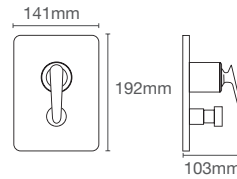

FLUENCE₊ | K-38896IN-4FP-CP

Recessed bath and shower AT235 trim in polished chrome

1. Use code K-38896IN-4FS
2. French Gold AF
   - Brushed Bronze BV
   - Rose Gold RGD
   - Matte Black BL
   - Brushed Rose Gold - BRD