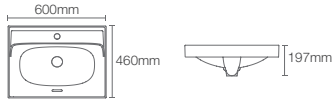

BRINK | K-26270IN-0

Rectangle vessel without faucet hole in white

* Please contact our technical representative for information on 'Must order' list for all the above SKUs.

BRINK

K-30506IN-1-0

Rectangle vessel with faucet hole in white