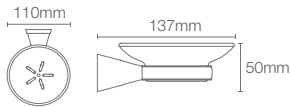

Soap dish in polished chrome

French Gold AF