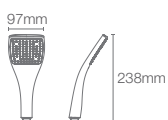

Must order: Handshower bracket in polished chrome (K-9040IN-CP)