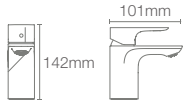

- Brushed Bronze BV
- Rose Gold RGD
- Brushed Rose Gold - BRD

Finishes available only in faucet without drain