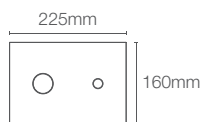

Sensor faceplate DC, manual override

SKIM | K-24149IN-F-BN