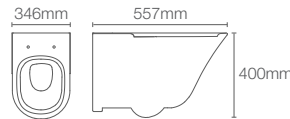

VIVE | K-26998IN-0

Rimless wall hung toilet with Quiet-Close™ slim seat cover in white