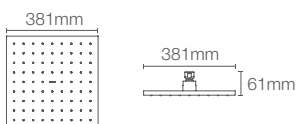

- French Gold AF
- Brushed Bronze BV
- Rose Gold RGD
- Matte Black BL
- Brushed Rose Gold (BRD)

Must order: Ceiling mount shower arm K-16347IN-CP/
K-11623IN-CP/ Square ceiling arm K-20137IN-CP