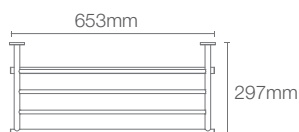

STILLNESS

STILLNESS | K-14397T-RGD

Hotelier towel shelf in rose gold

STILLNESS | K-14451T-RGD

609mm towel bar in rose gold

STILLNESS | K-14456T-RGD

Towel ring in rose gold

STILLNESS | K-14458T-RGD