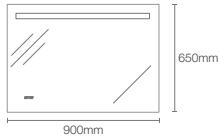

Dimensions: 1000mm x 650mm

REVE™ | K-23268IN-NA

1000mm x 650mm lighted mirror

Dimensions: 1000mm x 650mm

VITALITY™ | K-22932IN-NA

1016mm inset lighted mirror

Dimensions: 43mm x 1016mm x 1016mm

VITALITY™ | K-22929IN-NA

762mm perimeter lighted mirror

Dimensions: 43mm x 762mm x 762mm

VITALITY™ | K-31646IN-NA

600mm perimeter lighted mirror

Dimensions: 30mm x 600mm x 600mm

FOREFRONT™ | K-23266IN-NA

900mm x 651mm rectangular lighted mirror

Dimensions: 900mm x 650mm

VITALITY™ | K-22928IN-NA

762mm x 1016mm column lighted mirror

Dimensions: 43mm x 762mm x 1016mm

FOREFRONT™ | K-23265IN-NA

600mm x 650mm square lighted mirror

Dimensions: 600mm x 650mm