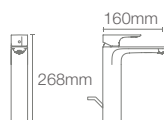

Finishes available only in faucet without drain