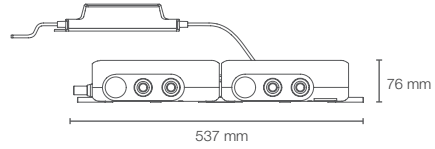

4 outlet digital thermostatic valve

Must order: Digital control 2-6 outlet K-28214-BL / 28214-ASC-BL

2-6 outlet digital control in matte black