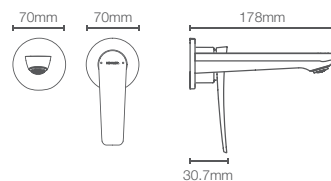

Must order: Trim only, for use with valve K-25149IN-NA