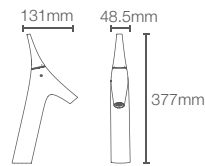

Single-control tall basin faucet without drain in polished chrome

VIVE | K-23966IN-4ND-CP