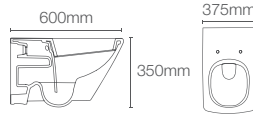

P-trap 205mm

Must order: Plastic outlet connector (K-1527926)