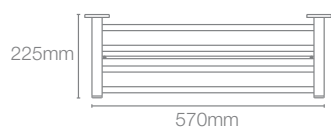

COMPLEMENTARY™ | K-25066IN-CP

Towel shelf in polished chrome

COMPLEMENTARY™ | K-25065IN-CP

Square 610mm single towel bar in polished chrome

COMPLEMENTARY™ | K-25067IN-CP

Square towel ring in polished chrome