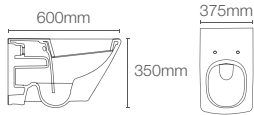

P-trap 205mm

Must order: Plastic outlet connector (K-1527926)