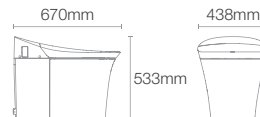

One-piece intelligent toilet with Quiet-Close™ seat cover in white

INNATE_R | K-29777IN-0