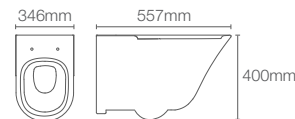

Wall hung toilet with cover in white

P-trap 220mm

Must order: Plastic outlet connector (K-1527926)

VIVE

K-26998IN-7

Rimless wall hung toilet with Quiet-Close™ slim seat cover in black

P-trap 205mm

Must order: Plastic outlet connector (K-1527926)