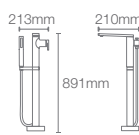

Must Order: Mounting base (K-97905T-NA)

French Gold AF