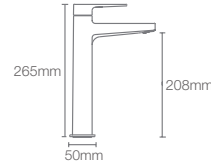

HONE

K-22539IN-4-CP

Tall pillar tap in polished chrome

French Gold AF

HONE

K-22538IN-4-CP

Pillar tap in polished chrome

French Gold AF