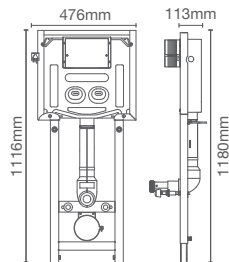

In-wall tank with full frame

Must order: Drain Connector Assy OW (K-1355356)

NEW

EVOFIT

K-33929IN-P-0 Pneumatic
K-33929IN-M-0 Mechanical

In-wall tank with half frame

Must order: Drain Connector Assy OW (K-1355356)