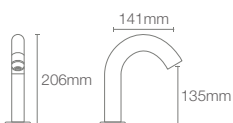

KUMIN

K-18656IN-NDR-CP

Cold-only faucet with sensor deck-control in polished chrome