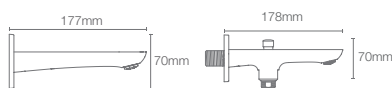

ALEO™

K-99061IN-CP
without diverter

K-20077IN-CP
with diverter

Bath spout in polished chrome

HONE

K-22543IN-CP
without diverter

K-22544IN-CP
with diverter

Bath spout in polished chrome