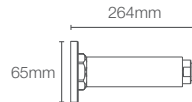

COMPLEMENTARY™ | K-15399T-B-BV

Ceiling mount shower arm in brushed bronze

Brushed Rose Gold (BRD)