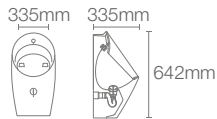

Touchless urinal with rear inlet in white 1L with integrated sensor

K-16321IN-7

Matte Black
BL

Available in DC; can be converted into AC through AC adaptor

MODERNLIFE_{TM}

K-21839T-2ER-0

Wall hung urinal (rear) in white