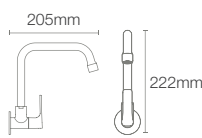

Wall-mount cold-only kitchen faucet in polished chrome