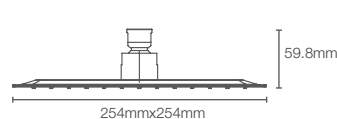

- French Gold AF
- Brushed Bronze BV
- Rose Gold RGD
- Matte Black BL

Must order: Wall/ceiling mount square shower arm in polished chrome (K-20138IN-CP/ K-20137IN-CP)

RAIN DUET EDGE™

K-73040IN-CL-CP

Square 254mm rainhead in polished chrome