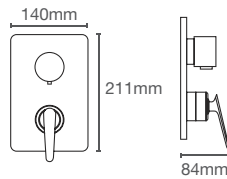

FLUENCE₊ | K-34170IN-4-BV

AT360 trim + valve in brushed bronzed