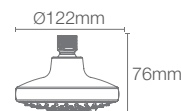

AWAKEN™ | K-72425IN-CP

Multi-function organic 110mm showerhead without shower arm in polished chrome

Must order: Wall mount shower arm K-99054IN-CP

RAIN DUET™ | K-75924IN-CP

Multi-function round 122mm showerhead without shower arm in polished chrome