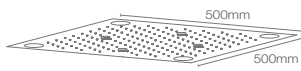

Square 500mm x 500mm multifunction rainpanel in polished chrome

Features: • Katalyst™ Air Rain Shower • Hydro Massage • 4 LED lights that change colour

BEITOU_R | K-76017IN-L-CP

Square 500mm x 500mm multifunction rainpanel in polished chrome