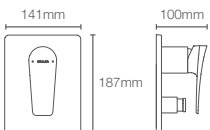

- Use code K-27500IN-4FS
- French Gold AF

Must order: Trim only, for use with valve K-882IN-NA / K- 38262IN-CP