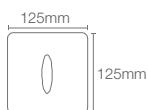

PATIO_R | K-24199IN-C01-CP

Urinal sensor DC with flushing adjustable in polished chrome