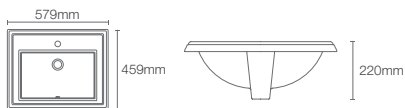

Self-rimming basin with single faucet hole in white

Depth: 127mm