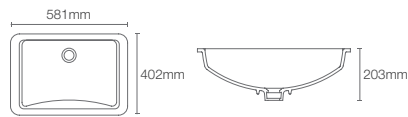

Depth:155mm