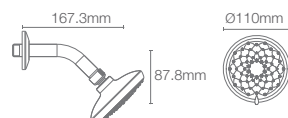

AWAKEN™ | K-72425IN-CP

Multi-function organic 110mm showerhead without shower arm in polished chrome

Must order: Wall mount shower arm K-99054IN-CP

RAIN DUET™ | K-75924IN-CP

Multi-function round 122mm showerhead without shower arm in polished chrome