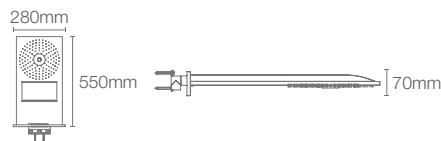

BEITOU_{TM} | K-72830IN-L-CP

Wall mount 550mm x 280mm rainpanel in polished chrome

Features: • Katalyst™ Air Rain Shower • Cascade • Laminar flow • Ambient hydro-powered light