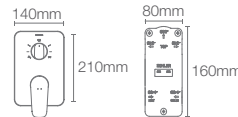

Recessed bath and shower AT360 trim+valve in rose gold

Brushed Bronze BV
Brushed Rose Gold (BRD)