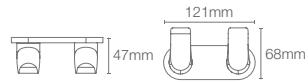

Double robe hook in polished chrome

AID™ | K-97499T-CP