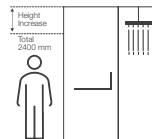

NEW TRILOGY

K-704704IN-SHP

Height extension 2400mm
T-Shape
Height: 400mm, Glass thickness: 10mm