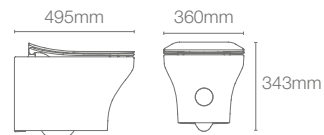

Must order: Plastic outlet connector (K-1527926)