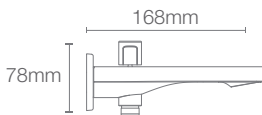

Aleo+™ single-control tall basin faucet without drain in matte black (K-72337IN-4ND-BL)

ALEO+™

The Aleo+™ faucet collection brings elegance into the home with its minimalist design. The thin handle of Aleo+™ basin provides easy functionality and outstanding control.