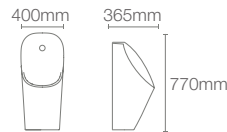

Touchless urinal with rear inlet in white 1L with integrated sensor

K-16321IN-7

Matte Black
BL

Available in DC; can be converted into AC through AC adaptor

MODERNLIFE_{TM}

K-21839T-2ER-0

Wall hung urinal (rear) in white