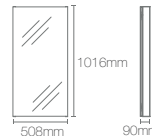

MAXSTOW™ | K-81144IN-DA1

381mm x 610mm rectangular mirror cabinet

Dimensions: 90mm x 381mm x 610mm

MAXSTOW™ | K-81145IN-DA1

508mm x 610mm rectangular mirror cabinet

Dimensions: 90mm x 508mm x 610mm

MAXSTOW™ | K-81149IN-DA1

756mm x 1016mm rectangular two-door mirror cabinet

Dimensions: 90mm x 762mm x 1016mm

MAXSTOW™ | K-81148IN-DA1

508mm x 1016mm rectangular mirror cabinet

Dimensions: 90mm x 508mm x 1016mm

MAXSTOW™ | K-81146IN-DA1

756mm x 610mm rectangular two-door mirror cabinet

Dimensions: 90mm x 762mm x 610mm

NEW

ARCHER_R | K-3073IN-NA

508mm x 787mm rectangular mirror cabinet

Dimensions: 122.4mm x 508mm x 787mm

Embark™ premium XL 405mm x 914mm capsule mirror cabinet (K-56152IN-NA)