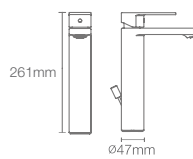

- French Gold AF
- Brushed Bronze BV
- Rose Gold RGD
- Matte Black BL
- Brushed Rose Gold - BRD