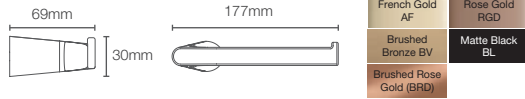

Toilet tissue holder in french gold