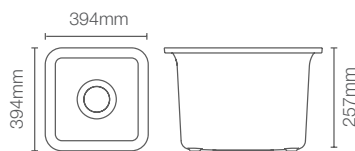

Dimensions: 15.5" x 15.5"

* Accessory included

Bottom
Wire Rack

Strainer