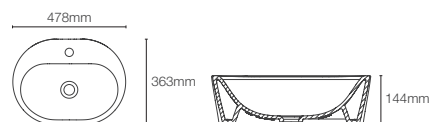

Depth: 120mm

Must order: K-75823IN-CP and K-20746IN-0 drain and bottle trap 350mm

* Please contact our technical representative for information on 'Must order' list for all the above SKUs.