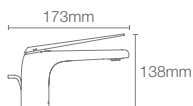

* Please contact our technical representative for information on 'Must order' list for all the above SKUs.