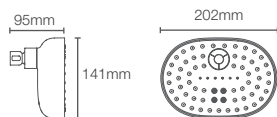

Must order: Wall mount shower arm K-99054IN-CP / K-1061577IN-AF / K-26318IN-AF/BV/RGD/BL