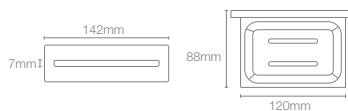

Square soap dish in polished chrome