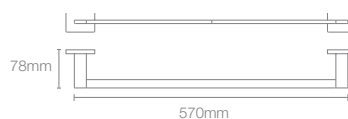

COMPLEMENTARY™ | K-25066IN-CP

Towel shelf in polished chrome

COMPLEMENTARY™ | K-25065IN-CP

Square 610mm single towel bar in polished chrome

COMPLEMENTARY™ | K-25067IN-CP

Square towel ring in polished chrome