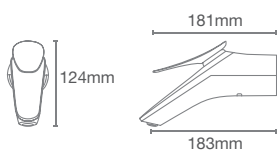

NEW

FLUENCE™ | K-38888IN-4ND-CP

Single-control wall mount basin faucet trim + valve in polished chrome

- French Gold AF
- Brushed Bronze BV
- Rose Gold RGD
- Matte Black BL
- Brushed Rose Gold - BRD