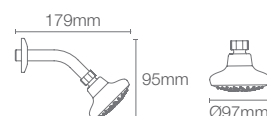

NEW

APT[™] | K-34042IN-CP

Round shower head without shower arm

Must order: Wall mount shower arm K-99054IN-CP

COMPLEMENTARY[™] | K-16356IN-A-CP

Single-function round 97mm showerhead with shower arm in polished chrome