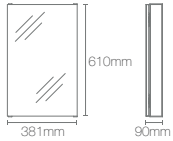

Dimensions: 90mm x 381mm x 610mm