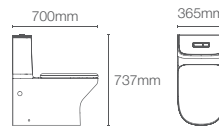

SAN RAPHAEL GRANDE | K-8688T-S-0

Skirted one-piece toilet with Quiet-Close™ seat cover in white

S trap 225 mm part no. K-1331800 can be ordered separately

MODERN LIFE™ | K-28220T-SL-0

One-piece toilet with Quiet-Close™ slim seat cover in white