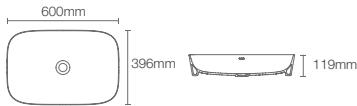

Depth: 113mm

Must order: K-24740IN-0 and K-75823IN-CP drain and bottle trap 350mm