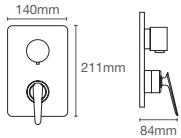

FLUENCE+™ | K-34170IN-4-BV

AT360 trim + valve in brushed bronzed