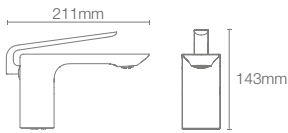

MODERNLIFE EDGE™ | K-25761IN-9FP-CP

Recessed bath and shower Autosense235+ trim with diverter in polished chrome