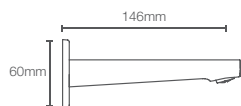

APT™ FLUX | K-33995IN-CP

Bath spout without diverter in polished chrome