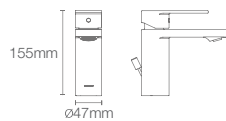

- French Gold AF
- Brushed Bronze BV
- Rose Gold RGD
- Matte Black BL
- Brushed Rose Gold - BRD

PARALLEL™ | K-23483IN-4-CP

Tall pillar tap in polished chrome

PARALLEL™ | K-23482IN-4-CP

Pillar tap in polished chrome