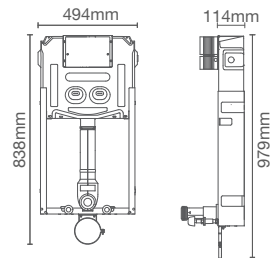

In-wall tank with full frame

Must order: Drain Connector Assy OW (K-1355356)

NEW

EVOFIT

K-33929IN-P-0 Pneumatic
K-33929IN-M-0 Mechanical

In-wall tank with half frame

Must order: Drain Connector Assy OW (K-1355356)