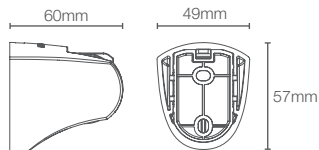

Brushed Rose Gold (BRD)