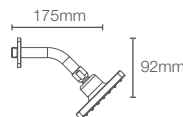

AWAKEN™ | K-72425IN-CP

Multi-function organic 110mm showerhead without shower arm in polished chrome

Must order: Wall mount shower arm K-99054IN-CP

RAIN DUET™ | K-75924IN-CP

Multi-function round 122mm showerhead without shower arm in polished chrome