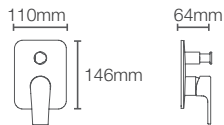

APT™ FLUX | K-33992IN-4FP-CP

AT230 trim in polished chrome