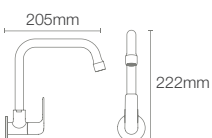

Wall-mount cold-only kitchen faucet in polished chrome

FORE ARC™ | K-29309IN-4-CP