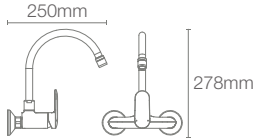

Wall-mount single-control kitchen faucet in polished chrome

CUFF™ | K-37314IN-4-CP