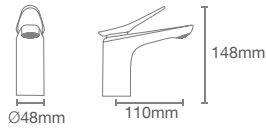

FLUENCE™ | K-38886IN-4ND-CP

Single-control lav faucet without drain in polished chrome

- French Gold AF
- Brushed Bronze BV
- Rose Gold RGD
- Matte Black BL
- Brushed Rose Gold - BRD