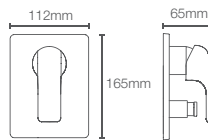

Use code
K-27499IN-FS
French Gold
AF

Must order: Trim only, for use with valve K-882IN-CP