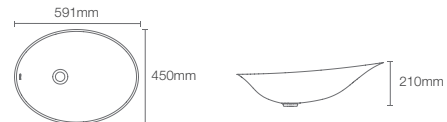

Depth: 178mm

Must order: Ceramic drain, without overflow (K-24740IN-0)

* Please contact our technical representative for information on 'Must order' list for all the above SKUs.