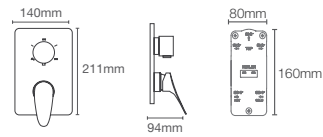

PARALLEL | K-24280IN-4ND-RGD

Single-control wall mount basin faucet trim+valve in rose gold

Brushed Bronze BV
Brushed Rose Gold (BRD)

NEW

FLUENCE™ | K-34168IN-4-RGD

AT360 trim + valve in rose gold

Brushed Bronze BV
Brushed Rose Gold (BRD)