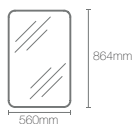

Dimensions: 35mm x 610mm x 914mm

NEW

ESSENTIAL™ | K-30638IN-BGL

508mm x 813mm arch mirror

Use code
K-30638IN-BLL

Matte Black
BLL

Dimensions: 35mm x 508mm x 813mm

ESSENTIAL™ | K-26051IN-BGL

501mm x 1018mm capsule mirror

Use code
K-26051IN-BLL

Matte Black
BLL

Polished Chrome
CPL

Dimensions: 35mm x 510mm x 1018mm

ESSENTIAL™ | K-26050IN-BGL

712mm round mirror

Use code
K-26050IN-BLL

Matte Black
BLL

Polished Chrome
CPL

Dimensions: 35mm x 716mm x 716mm

ESSENTIAL™ | K-26052IN-BGL

560mm x 864mm rectangular mirror

Use code
K-26052IN-BLL

Matte Black
BLL

Polished Chrome
CPL