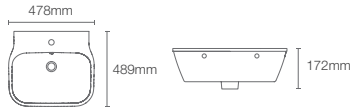

Depth: 103mm

Must order: K-75823IN-CP and K-20746IN-0 drain and bottle trap 350mm

SPAN | K-25317IN-0

Square wall mount (big) basin with single faucet hole in white

Depth: 121mm

Must order: K-75823IN-CP and K-20746IN-0 drain and bottle trap 350mm/ Pedestal K-2019IN-0