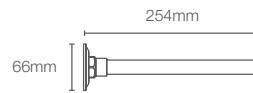

463mm wall mount shower arm in polished chrome

- French Gold AF
- Brushed Nickel BN
- Brushed Bronze BV
- Rose Gold RGD
- Brushed Rose Gold (BRG)

MASTER SHOWER™ | K-16347IN-CP

254mm ceiling mount shower arm in polished chrome