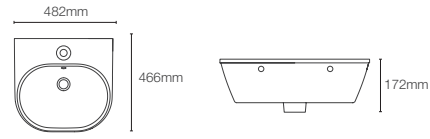

SPAN | K-31461IN-0

Wall mount basin with single faucet hole in white

Depth: 121mm

SPAN | K-31460IN-0

Square wall mount (small) basin with single faucet hole in white

Depth: 121mm

SPAN | K-31458IN-0

Round wall mount basin with single faucet hole in white