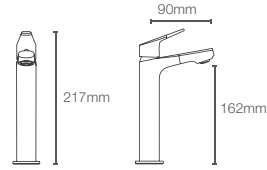

Tall pillar tap in polished chrome

K-38889IN-4FS-** for finishes

NEW

APT™ CURV | K-34032IN-4-CP

Pillar tap in polished chrome

NEW

APT™ CURV | K-33645IN-4FP-CP

AT230 trim in polished chrome