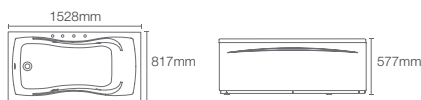

Includes pillow, drain and two side apron