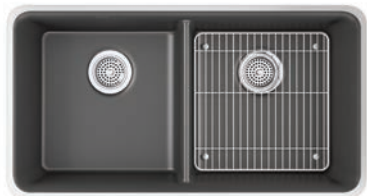

CAIRN_R | K-8199IN-CM7 | Matte Graphite

851mm undermount equal double bowl kitchen sink