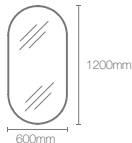

NEW

ESSENTIAL™ | K-38367IN-BLL

Capsule mirror