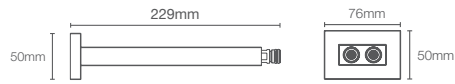

MODERNLIFE™ | K-22308IN-CP

Wall mount shower arm (dual flow) in polished chrome

STATEMENT™ | K-26326T-CP

Ceiling mount multifunction shower arm in polished chrome

MODERNLIFE™ | K-22310IN-CP

Ceiling mount multifunction shower arm in polished chrome