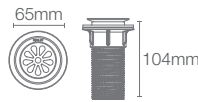

COMPLEMENTARY™ | K-20746IN-CP

Grid drain in polished chrome