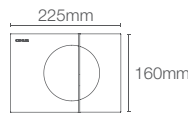

Pneumatic IWT faceplate in white with anti-finger print buttons in brushed nickel

Brushed Bronze BV

NOTE™ | K-75891IN-M-CP

Mechanical faceplate in polished chrome

Glossy Black 7
Glossy White 0
Brushed Bronze BV