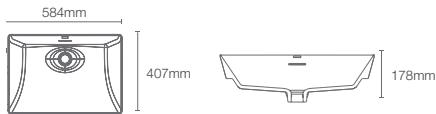

NYSA | K-31343IN-SS-0

Vessel basin without faucet hole in white

Depth: 129mm

Must order: K-75823IN-CP

BRAZN | K-21060IN-0

Vessel basin without faucet hole in white

Depth: 130mm

NEW