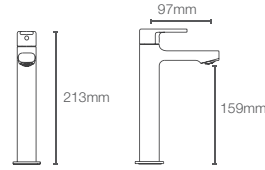

APT™ FLUX | K-34078IN-4-CP

Tall pillar tap in polished chrome