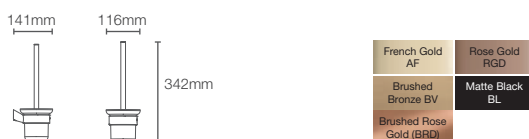

Toilet brush holder