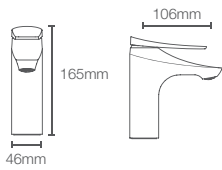

FORE ARC™ | K-27486IN-4-CP

Pillar tap in polished chrome