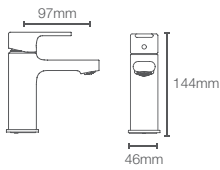

APT™ FLUX | K-33913IN-4ND-CP

Single-control lav faucet without drain in polished chrome