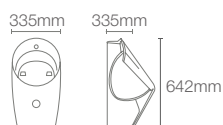

K-18645IN-7

Matte Black
BL

Must order: Urinal sensor