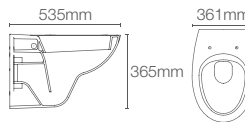

P-trap 210mm

Must order: Plastic outlet connector (K-1527926)

*Compatible with K-72757IN-0 PureWash™ bidet seat (oval)