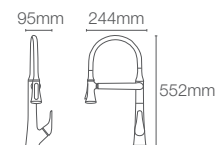

ELATE_R | K-13963T-C4-CP

Pull-down deck-mount single-control kitchen faucet in polished chrome