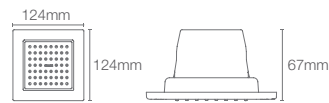

STATEMENT™ | K-26300IN-CP

Oblong vichy body spray

WATERTILE™ | K-8002IN-CP

Square 54-nozzle body spray with soothing spray in polished chrome

STATEMENT™ | K-26299IN-CP

Round deep massage body spray

* Please contact our technical representative for information on 'Must order' list for all the above SKUs.