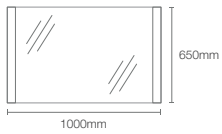

1000mm x 650mm lighted mirror