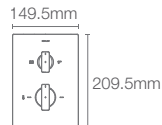

MODERNLIFE EDGE™

K-25761IN-9-CP

Recessed bath and shower trim with diverter in polished chrome

Must order: Trim only, for use with valve K-20740IN-A-NA