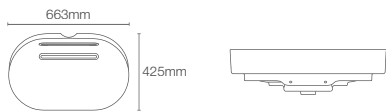

SVEDA_R | K-31347IN-0

Vessel with steam generator in white

Depth: 134mm

Must Order: K-32485IN-NA and K-30685IN-CP hidden drain and Bottle trap assembly.