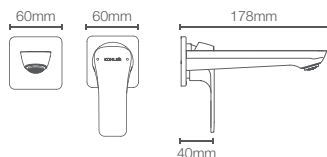

Must order: Trim only, for use with valve K-25150IN-NA