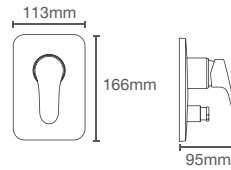

Recessed bath and shower AT235 trim in polished chrome