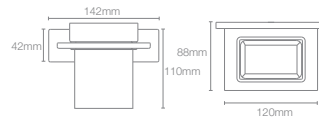

COMPLEMENTARY™ | K-25074IN-CP

Square tumbler holder in polished chrome