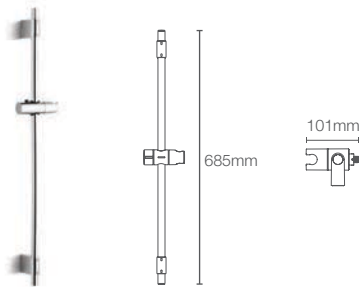

RAINJOY™ | K-72740IN-CP

Sidebar in polished chrome

STATEMENT™ | K-26324IN-CP

482mm dual function wallmount rainhead arm in polished chrome

Wall mount shower arm (dual flow) in polished chrome

Ceiling mount multifunction shower arm in polished chrome