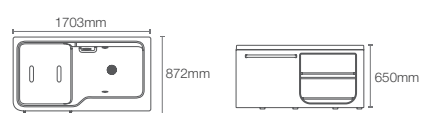

1.5M Integrated whirlpool in white

ALEUTIAN™ | K-99026T-0

1.7M Integrated whirlpool in white

PATIO™ | K-78239IN-K2-0

1.5M Drop-in acrylic whirlpool in white

PATIO™ | K-78240IN-K2-0

1.6M Drop-in acrylic whirlpool in white