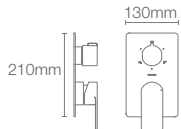

Must order: Trim only, for use with valve K-99924IN-CP

* RGD available as Combo