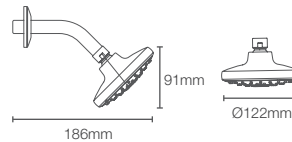

ARISE® | K-24613IN-CP

Lighted showerhead in polished chrome

French Gold AF

Must order: Wall mount shower arm K-99054IN-CP

RAIN DUET™ | K-23657IN-CP

Single-function round 122mm showerhead with shower arm in polished chrome

NEW

APT™ | K-36211IN-CP

Wide shower head without shower arm

Must order: Wall mount shower arm K-99054IN-CP

NEW

APT™ | K-34050IN-CP

Square shower head without shower arm

Must order: Wall mount shower arm K-99054IN-CP

NEW

APT™ | K-34042IN-CP

Round shower head without shower arm

Must order: Wall mount shower arm K-99054IN-CP

COMPLEMENTARY™ | K-16356IN-A-CP

Single-function round 97mm showerhead with shower arm in polished chrome

French Gold AF

* Please contact our technical representative for information on 'Must order' list for all the above SKUs.