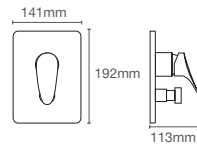

FLUENCE™

K-38889IN-4FP-CP

Recessed bath and shower AT235 trim in polished chrome

Use code
K-38889IN-4FS
French Gold
AF
Brushed
Bronze BV
Rose Gold
RGD
Brushed Rose
Gold (BRD)