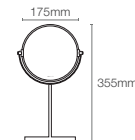

NEW

JULY™ | K-72904IN-S

175mm makeup mirror