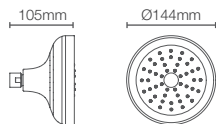

French Gold AF

Must order: Wall mount shower arm K-99054IN-CP