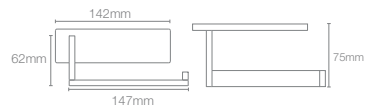

COMPLEMENTARY™ | K-25070IN-CP

Square tissue holder without cover in polished chrome