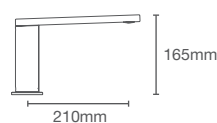

French Gold AF