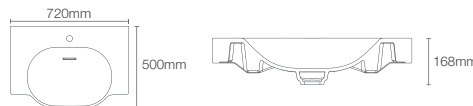

VIVE™ | K-28782IN-0

Integrated top and basin in white

Depth: 88mm

Must order: K-75823IN-CP and K-32485IN-NA drain and bottle trap 350mm