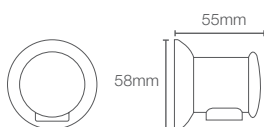

French Gold AF

Brushed Bronze BV

Rose Gold RGD

Brushed Rose Gold (BRD)