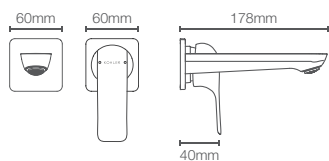

Single-control wall mount basin faucet trim in polished chrome

Must order: Trim only, for use with valve K-25150IN-NA