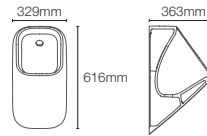

BARDONS | K-4978IN-ER-0

Urinal with rear inlet in white

Must order: Urinal sensor

SPAN SQUARE | K-26474IN-ER-0

Urinal with rear inlet in white

Must order: Urinal sensor

SPAN ROUND | K-26475IN-ER-0

Urinal with rear inlet in white