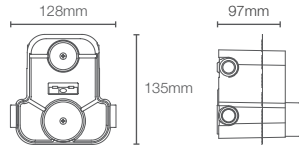

2 outlet thermostatic valve

Must order: Valve only, for use with trim, round trim
 K-20741IN-9FP/Square trim K-20742IN-9FP/Universal trim
 K-24431IN-9FP-CP/ Universal trim ModernLife Edge™ trim
 K-25761IN-9FP-CP