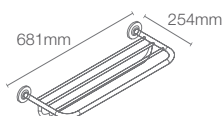

COMPLEMENTARY™ | K-25074IN-CP

Square tumbler holder in polished chrome

COMPLEMENTARY™

COMPLEMENTARY™ | K-17529T-CP

610mm towel shelf in polished chrome

COMPLEMENTARY™ | K-5630IN-CP

610mm towel bar in polished chrome