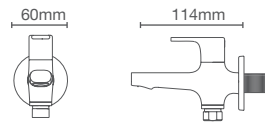

NEW

2-way bib tap in polished chrome

JULY™ | K-16087IN-4-CP