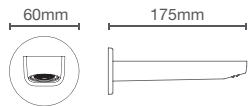

Cold-only wall mount basin faucet trim in polished chrome

French Gold
AF

Must order: Trim only, for use with valve K-25149IN-NA

ACCLIV | K-33074IN-CP

Bath spout without diverter in polished chrome

French Gold
AF