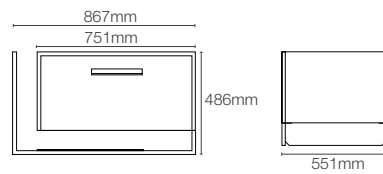

FORWARD™ | K-28741IN-RWP

867mm vanity with rattan weave pattern

Kohler® vessels & faucets in images are to be bought separately.
Granite & marble tops are for pictorial reference only & are not part of vanities.