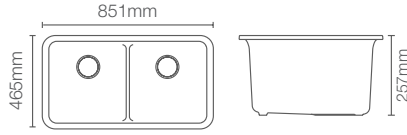

Dimensions: 33.5" x 18" | Drain hole: 98 mm

* Accessory included