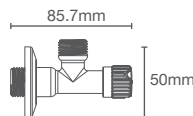

Small angle valve with G13mm connection in polished chrome