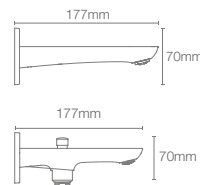

- French Gold AF
- Matte Black BL

* Please contact our technical representative for information on 'Must order' list for all the above SKUs.