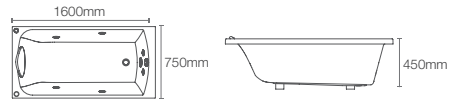

1.5M Integrated whirlpool in white

ALEUTIAN™ | K-99026T-0

1.7M Integrated whirlpool in white

PATIO™ | K-78239IN-K2-0

1.5M Drop-in acrylic whirlpool in white

PATIO™ | K-78240IN-K2-0

1.6M Drop-in acrylic whirlpool in white