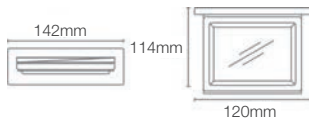

COMPLEMENTARY™ | K-25069IN-CP

Square soap dish glass in polished chrome