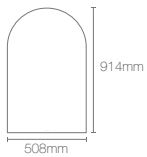

Premium XL 508mm x 787mm rectangular mirror cabinet

Dimensions: 126.8mm x 508mm x 787mm

NEW

EMBARK_™

K-56151IN-NA

Premium XL 508mm x 914mm arch mirror cabinet

Dimensions: 126.8mm x 508mm x 914mm

NEW