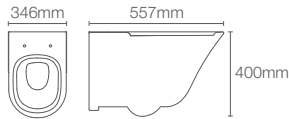

P-trap 205mm

Must order: Plastic outlet connector (K-1527926)

NEW

VIVE | K-38171IN-HC-0

Wall hung toilet with PureWash™ M350 round bidet seat cover in white

P-trap 205mm

Must order: Plastic outlet connector (K-1527926)