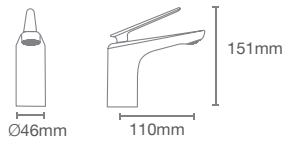

FLUENCE₊ | K-38893IN-4ND-CP

Single-control lav faucet without drain in polished chrome

- French Gold AF
- Brushed Bronze BV
- Rose Gold RGD
- Matte Black BL
- Brushed Rose Gold - BRD