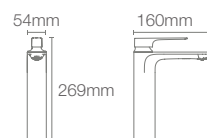

* Please contact our technical representative for information on 'Must order' list for all the above SKUs.