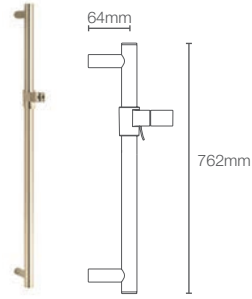

COMPLEMENTARY™ | K-8524-AF

762mm contemporary slide bar in french gold