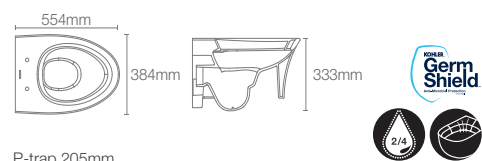

P-trap 205mm

Must order: Plastic outlet connector (K-1527926)