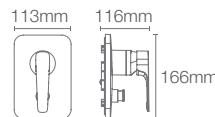

Must order: Trim Only , for use with valve K-882IN-NA + 38262IN-CP

* RGD, BV: Trim + Sleeve only, for use with valve K-882IN-NA