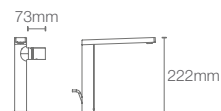

Single-control tall basin faucet with drain in polished chrome

COMPOSED® | K-73050IN-7-CP