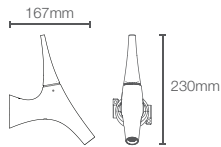

Single-control monoblock wall mount basin faucet in polished chrome

*Valve included