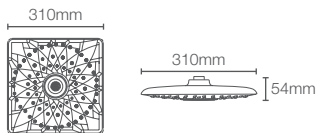

Must order: Wall/ceiling mount square shower arm in polished chrome (K-16347IN-CP K-15399T-B-BV, K-22447IN-BL, K-16346IN-CP, K-22446IN-BL)