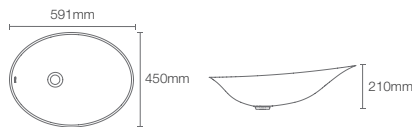

Depth: 178mm

Must order: Ceramic drain, without overflow (K-24740IN-0)