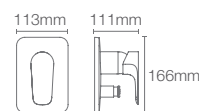

ALEO+™ | K-77311IN-4FP-CP

Recessed bath and shower AT360 trim in polished chrome

Must order: Trim only, for use with valve K-99924IN-CP

* RGD, BV, BRD available as Combo

ALEO™ | K-72290IN-4FS-CP

Recessed bath and shower AT235 trim in polished chrome