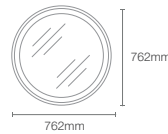

VITALITY™ | K-22931IN-NA

762mm inset lighted mirror