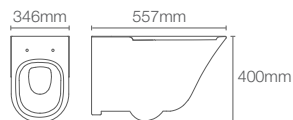

P-trap 205mm

Must order: Plastic outlet connector (K-1527926)