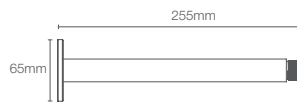

COMPLEMENTARY™ | K-22447IN-BL

Ceiling mount shower arm in matte black