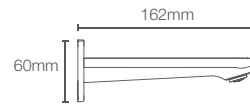

Recessed bath and shower AT235 trim in polished chrome

Must order: Trim only, for use with valve K-882IN-CP

FORE TRI™ | K-27490IN-CP

Bath spout without diverter in polished chrome

FORE TRI™ | K-27493IN-CP