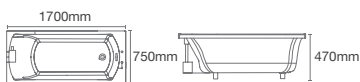

Must order: Bath drain in polished chrome K-17295T-CP