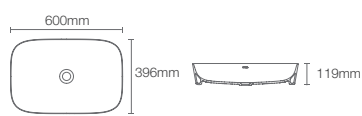

Depth: 113mm

Must order: K-24740IN-0 and K-75823IN-CP
drain and bottle trap 350mm