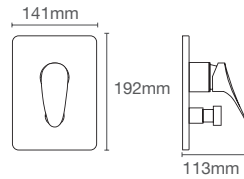

FLUENCE™ | K-38889IN-4FP-CP

Recessed bath and shower AT235 trim in polished chrome

1. Use code K-38889IN-4FS
2. French Gold AF
   - Brushed Bronze BV
   - Rose Gold RGD
   - Brushed Rose Gold - BRD

K-38889IN-4FS-** for finishes