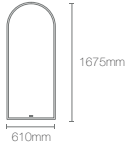

Dimensions: 1000mm x 650mm

REVE™ | K-23268IN-NA

1000mm x 650mm lighted mirror

Dimensions: 1000mm x 650mm

VITALITY™ | K-22932IN-NA

1016mm inset lighted mirror

Dimensions: 43mm x 1016mm x 1016mm

VITALITY™ | K-22929IN-NA

Dimensions: 35mm x 660mm x 1200mm

NEW

ESSENTIAL™ | K-38366IN-BLL

Circular mirror

Dimensions: 35mm x 460mm x 460mm

NEW

ESSENTIAL™ | K-39120IN-BLL

Arch floor mirror

Dimensions: 35mm x 610mm x 1675mm

NEW

ESSENTIAL™ | K-38368IN-BLL

Rectangular floor mirror

Dimensions: 35mm x 610mm x 1675mm

NEW

ESSENTIAL™ | K-31367IN-BGL

Circular mirror