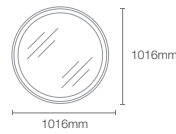

Dimensions: 1000mm x 650mm

REVE™ | K-23268IN-NA

1000mm x 650mm lighted mirror

Dimensions: 1000mm x 650mm

VITALITY™ | K-22932IN-NA

1016mm inset lighted mirror

Dimensions: 43mm x 1016mm x 1016mm

VITALITY™ | K-22929IN-NA