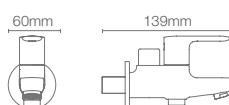

2-way bib tap in polished chrome