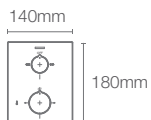

AUTOSENSE

K-24431IN-9FP-CP

Recessed bath and shower universal trim in polished chrome