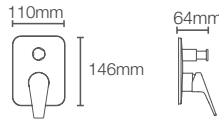

AT360 trim + valve in brushed bronzed

Rose Gold
RGD
Brushed Rose
Gold (BRD)

NEW

FLUENCE+™ | K-34170IN-4-BV

AT360 trim + valve in brushed bronzed

NEW

APT™ CURV | K-33645IN-4FP-CP

AT230 trim in polished chrome