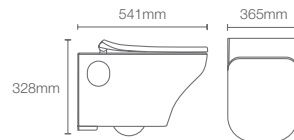

Wall hung toilet with Quiet-Close™ slim seat cover in cashmere

Must order: Plastic outlet connector (K-1527926)

NEW

APT™ SQUARE | K-32410IN-0

Wall hung toilet with Quiet-Close™ slim seat cover in white

Must order: Plastic outlet connector (K-1527926)