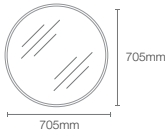

800mm lighted mirror with proximity sensor

Dimensions: 800mm x 800mm

VIVE | K-31389IN-NA

705mm round lighted mirror

Dimensions: 30mm x 705mm x 705mm

ESCALE™ | K-23264IN-NA

1000mm x 650mm rectangular lighted mirror