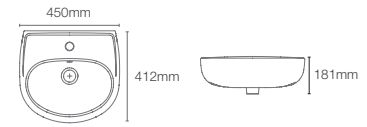

Wall mount basin with single faucet hole in white