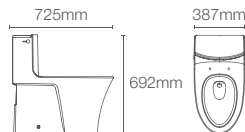

VEIL™ | K-1381T-S-0

One-piece toilet with Quiet-Close™ seat cover in white

S trap 225 mm part no. K-1331800 can be ordered separately
Compatible with: C3-150 (K-8297T-0); C3-230 (K-4108T-0) & PureWash™ E-bidet