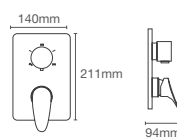

FLUENCE™

K-34168IN-4-BV

AT360 trim + valve in brushed bronzed