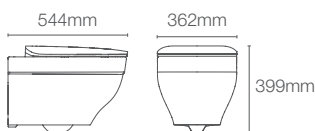

TRACE™ | K-20217IN-S-0

Rimless wall hung toilet with Quiet-Close™ slim seat cover in white