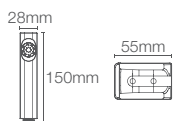

K-98100IN-CP | K-98100IN-0
in polished chrome | in white

Health faucet with metal hose and holder