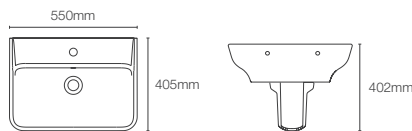

Depth: 180mm