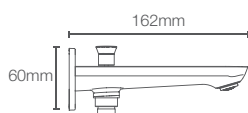

Bath spout with diverter in polished chrome