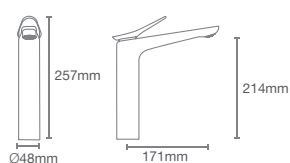

NEW

FLUENCE™ | K-38887IN-4ND-CP

Single-control tall lav faucet without drain in polished chrome