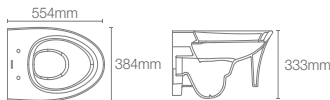

Must order: Plastic outlet connector (K-1527926)