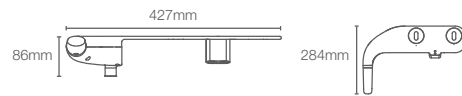

Bidet attachment

Compatible toilets*

K-5573IN-2-0 | Reach Eco wall hung bowl with K-22860IN-0 PureWash™ bidet attachment in white

K-38782IN-0 | Brazn wall hung toilet with seat cover and PureWash™ bidet attachment in white