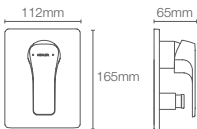

Must order: Trim only, for use with valve K-882IN-NA / K- 38262IN-CP