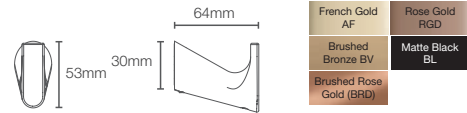

Single robe hook in french gold

ACCENT | K-25429IN-AF