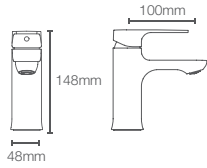

Single-control basin faucet without drain in polished chrome

FORE TRI™ | K-27484IN-4-CP