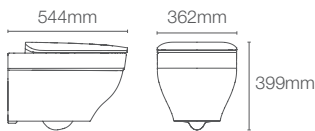

VIVE | K-26998IN-0

Rimless wall hung toilet with Quiet-Close™ slim seat cover in white

P-trap 205mm

Must order: Plastic outlet connector (K-1527926)

NEW

TRACE™ | K-20217IN-S-K4

Rimless wall hung toilet with Quiet-Close™ slim seat cover in cashmere