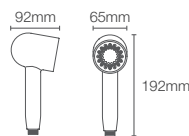

AWAKEN™ | K-72421IN-CP

Multi-function organic 117mm handshower with hose in polished chrome

Must order: Handshower bracket in polished chrome (K-9040IN-CP)

STATEMENT™ | K-26286IN-G-CP

Single-function Iconic 1.75gpm/6.6Lpm handshower in polished chrome