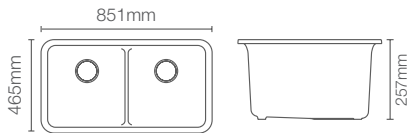

Dimensions: 33.5" x 18" | Drain hole: 98 mm

* Accessory included