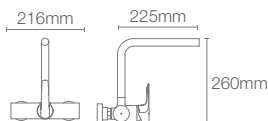

Wall-mount single-control kitchen faucet in polished chrome

CUFF™ | K-37315IN-4-CP