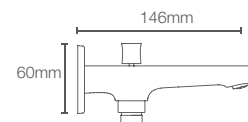

APT™ FLUX | K-33996IN-CP

Bath spout with diverter in polished chrome