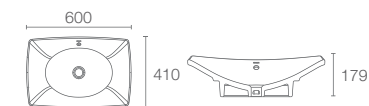

Depth: 127mm

* Please contact our technical representative for information on 'Must order' list for all the above SKUs.

Brazn vessel basin without faucet hole in white (K-21060IN-0)

MODERNLIFE EDGE™ | K-21226IN-SS-0