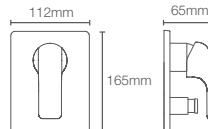

FORE LINE | K-27499IN-4FP-CP

Recessed bath and shower AT235 trim in polished chrome

- Use code K-27499IN-FS
- French Gold AF

Must order: Trim only, for use with valve K-882IN-NA / K- 38262IN-CP

FORE ARC | K-27500IN-4FP-CP