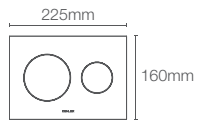

Pneumatic IWT faceplate in white with anti-finger print buttons in brushed nickel

Brushed Bronze BV

NOTE™ | K-75891IN-M-CP

Mechanical faceplate in polished chrome

Glossy Black 7
Glossy White 0
Brushed Bronze BV