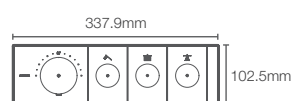

ANTHEM™ THERMOSTATIC VALVES

6 outlet thermostatic valve

Must order: Valve only, for use with trim K-26350IN-9

4 outlet thermostatic valve

Must order: Valve only, for use with trim K-26348IN-9

3 outlet thermostatic valve

Must order: Valve only, for use with trim K-26347IN-9

ANTHEM™ TRIMS

Recessed bath and shower 6 outlet trim in polished chrome

Must order: Trim only, for use with valve K-26344IN-NA

Recessed bath and shower 4 outlet trim in polished chrome

Must order: Trim only, for use with valve K-26342IN-NA

Recessed bath and shower 3 outlet trim in polished chrome

Must order: Trim only, for use with valve K-26341IN-NA

* Please contact our technical representative for information on 'Must order' list for all the above SKUs.