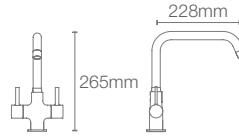

Deck-mount two-handle kitchen faucet in polished chrome

JULY™ | K-5243IN-4-CP