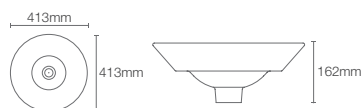

Depth: 146mm

CHALICE™ ROUND | K-29024IN-1-0

Round basin with single faucet hole in white

Depth: 116mm

Must order: K-75823IN-CP and K-20746IN-0 bottle trap 350mm and grid drain

CONICAL BELL™ | K-2200IN-0

Vessel basin without faucet hole in white