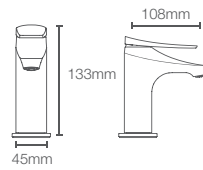

FORE ARC™ | K-27500IN-4FP-CP

Recessed bath and shower AT235 trim in polished chrome