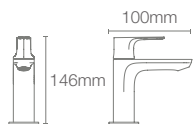

ALEO+™ | K-72328IN-4FP-CP

Recessed bath and shower AT235 trim in polished chrome