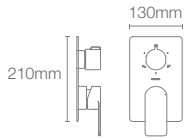

PARALLEL™ | K-23497IN-4-CP

Recessed bath and shower AT360 trim in polished chrome

Must order: Trim only, for use with valve K-99924IN-CP

* RGD available as Combo