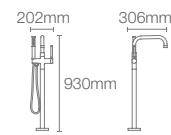

Must Order: Mounting base (K-97905T-NA)