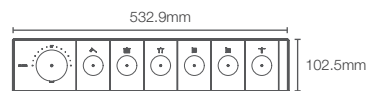

ANTHEM™ | K-26341IN-NA

3 outlet thermostatic valve

Must order: Valve only, for use with trim K-26347IN-9

ANTHEM™ TRIMS

ANTHEM™ | K-26350IN-9-CP

Recessed bath and shower 6 outlet trim in polished chrome

Must order: Trim only, for use with valve K-26344IN-NA