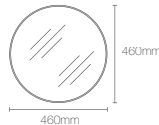

Dimensions: 35mm x 660mm x 1200mm

NEW

ESSENTIAL™ | K-38366IN-BLL

Circular mirror

Dimensions: 35mm x 460mm x 460mm

NEW

ESSENTIAL™ | K-39120IN-BLL

Arch floor mirror