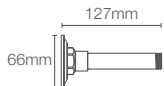

RAINFOREST™ | K-11623IN-CP

127mm ceiling mount shower arm in polished chrome