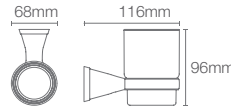

Tumbler holder in polished chrome

French Gold AF