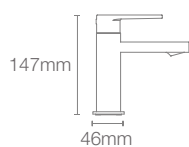

- French Gold AF
- Brushed Bronze BV
- Rose Gold RGD
- Matte Black BL
- Brushed Rose Gold - BRD

PARALLEL™ | K-23483IN-4-CP

Tall pillar tap in polished chrome

PARALLEL™ | K-23482IN-4-CP

Pillar tap in polished chrome