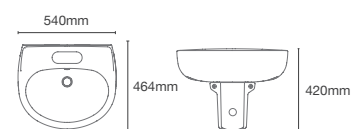

Depth: 152mm

* Please contact our technical representative for information on 'Must order' list for all the above SKUs.