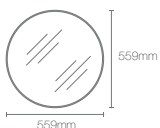

Dimensions: 35mm x 610mm x 1675mm

NEW

ESSENTIAL™ | K-38368IN-BLL

Rectangular floor mirror

Dimensions: 35mm x 610mm x 1675mm

NEW

ESSENTIAL™ | K-31367IN-BGL

Circular mirror