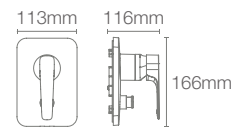

1. Use code K-72328IN-4SL
2. French Gold AF
   - Brushed Bronze BV
   - Rose Gold RGD
   - Brushed Rose Gold (BRD)

Must order: Trim only, for use with valve K-882IN-CP

* RGD, BV available as Combo