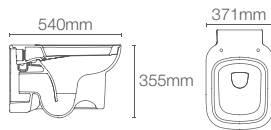

P-trap 215mm
Must order: Plastic outlet connector (K-1527926)