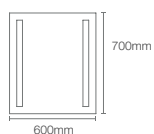

VITALITY™ | K-22931IN-NA

762mm inset lighted mirror

Dimensions: 43mm x 762mm x 762mm

VITALITY™ | K-35628IN-NA

600mm x 700mm column lighted mirror

Dimensions: 29mm x 600mm x 700mm

NEW

MODERNLIFE EDGE™ | K-37876IN-NA