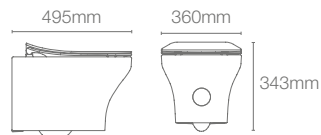

Wall hung toilet with cover in white

P-trap 215mm
Must order: Plastic outlet connector (K-1527926)

SPACITY | K-28922IN-S-7

Wall hung toilet with Quiet-Close™ slim seat cover in black

Must order: Plastic outlet connector (K-1527926)