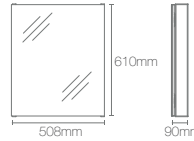

MAXSTOW™ | K-81144IN-DA1

381mm x 610mm rectangular mirror cabinet

Dimensions: 90mm x 381mm x 610mm

MAXSTOW™ | K-81145IN-DA1

508mm x 610mm rectangular mirror cabinet

Dimensions: 90mm x 508mm x 610mm

MAXSTOW™ | K-81149IN-DA1

756mm x 1016mm rectangular two-door mirror cabinet

Dimensions: 90mm x 762mm x 1016mm

MAXSTOW™ | K-81148IN-DA1

508mm x 1016mm rectangular mirror cabinet

Dimensions: 90mm x 508mm x 1016mm

MAXSTOW™ | K-81146IN-DA1