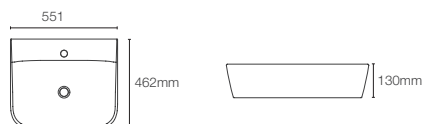

Depth: 103mm

Must order: K-75823IN-CP and K-20746IN-0 drain and bottle trap 350mm

SPAN | K-25317IN-0

Square wall mount (big) basin with single faucet hole in white

Depth: 121mm

Must order: K-75823IN-CP and K-20746IN-0 drain and bottle trap 350mm/ Pedestal K-2019IN-0