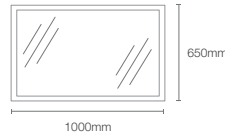

800mm lighted mirror with proximity sensor

Dimensions: 800mm x 800mm

VIVE | K-31389IN-NA

705mm round lighted mirror

Dimensions: 30mm x 705mm x 705mm

ESCALE™ | K-23264IN-NA

1000mm x 650mm rectangular lighted mirror