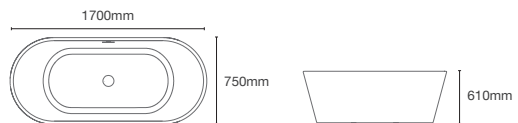

EVOK 2.0

K-25165T-0

1.7M Seamless oval freestanding bathtub in white