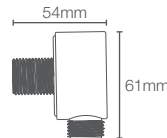

COMPLEMENTARY™ | K-16381IN-CP

Supply elbow in polished chrome