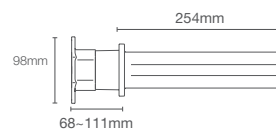

Ceiling mount multifunction shower arm in polished chrome