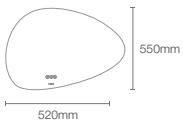

Oval lighted mirror

Dimensions: 30mm x 600mm x 900mm

NEW

MODERNLIFE EDGE™ | K-37880IN-NA

Pebble lighted mirror

Dimensions: 30mm x 520mm x 550mm

NEW

MODERNLIFE EDGE™ | K-37881IN-NA