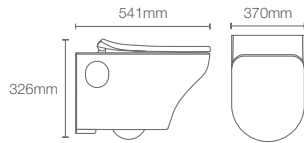

Must order: Plastic outlet connector (K-1527926)

APT_™ Square wall hung toilet with Quiet-Close_™ slim seat cover in white (K-32410IN-0)

NEW

APT™ ROUND | K-29150IN-0

Wall hung toilet with Quiet-Close™ slim seat cover in white