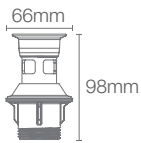

COMPLEMENTARY™ | K-45432IN-CP

Grid drain with overflow hole in polished chrome