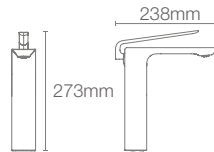

Single-control tall basin faucet without drain in rose gold