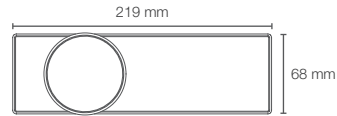

NEW

ANTHEM+™ | K-28214-ASC-BL

2-12 outlet digital control Interface in matte black

Must order: Digital thermostatic valve K-28212IN-NA/ 28211IN-NA & System Controller Module 27756IN-NA