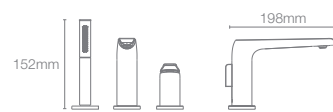

COMPOSED™ | K-73081T-4-CP

Deck-mount bath tub filler in polished chrome