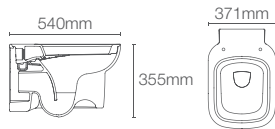

Rimless wall hung toilet with Quiet-Close™ slim seat cover in white

Spacity wall hung toilet with Quiet-Close™ slim seat cover in white (K-28922IN-S-0)

REPLAY™ | K-6098IN-S-K4

Wall hung toilet with Quiet-Close™ seat cover in cashmere