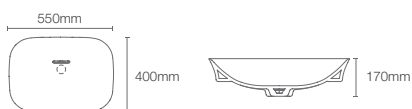

Vessel basin without faucet hole in white

Depth: 90mm

Must order: K-75823IN-CP and K-32485IN-NA
drain and bottle trap 350mm

VIVE™ GEO

K-28784IN-7

Vessel basin without faucet hole in black

Depth: 90mm

Must order: K-75823IN-CP and K-32485IN-NA
drain and bottle trap 350mm