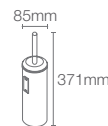

Brush with holder in stainless steel

COMPLEMENTARY™ | K-17531T-ST