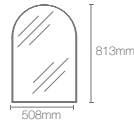

NEW

ESSENTIAL™ | K-30638IN-BGL

508mm x 813mm arch mirror

Use code
K-30638IN-BLL

Matte Black
BLL

Dimensions: 35mm x 508mm x 813mm