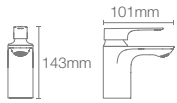

- French Gold AF
- Brushed Bronze BV
- Rose Gold RGD
- Matte Black BL
- Brushed Rose Gold - BRD