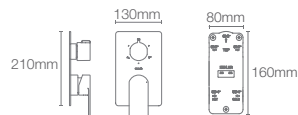

Recessed bath and shower AT360 trim+valve in rose gold