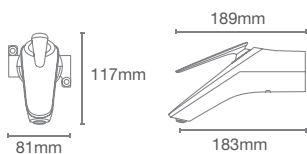

NEW

Single-control wall mount basin faucet trim+valve in polished chrome

- French Gold AF
- Brushed Bronze BV
- Rose Gold RGD
- Matte Black BL
- Brushed Rose Gold - BRD