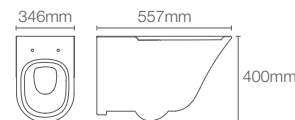

VIVE

K-26998IN-DGS

Rimless wall hung toilet with Quiet-Close™ slim seat cover in indigo

P-trap 205mm

Must order: Plastic outlet connector (K-1527926)

VIVE

K-26998IN-K4

Rimless wall hung toilet with Quiet-Close™ slim seat cover in cashmere