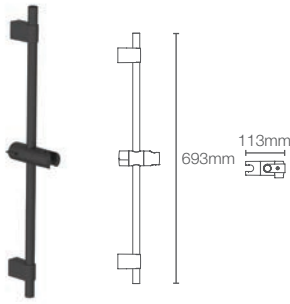

COMPLEMENTARY™ | K-25350IN-BL

Slide bar (without soap dish) in matte black