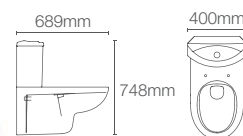

P-trap 216mm

Must order: Plastic outlet connector (K-1527926)

Compatible with K-72757IN-0 PureWash™ bidet seat (oval)

* Please contact our technical representative for information on 'Must order' list for all the above SKUs.