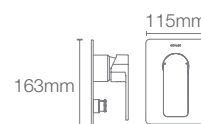

1. Use code K-23496IN-4SL
2. French Gold AF
   - Brushed Bronze BV
   - Rose Gold RGD
   - Brushed Rose Gold - BRD

Must order: Trim only, for use with valve K-882IN-CP

* RGD, BV available as Combo

* Please contact our technical representative for information on 'Must order' list for all the above SKUs.