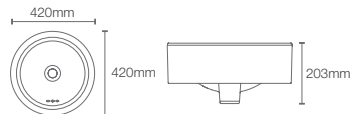

TRACE | K-75376IN-1-0

Vessel basin with single faucet hole in white

Depth: 125mm

Must order: Ceramic drain without overflow (K-24740IN-0)

CHALICE™ ROUND | K-14800X-0

Vessel basin without faucet hole in white