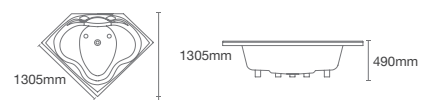

EMERALD™ | K-18778T-0

Drop-in acrylic bathtub in white

Must order: Bath drain in polished chrome K-17295T-CP

DUO™

K-18775T-0
in 1670mm

K-18776T-0
in 1525mm

Drop-in acrylic bathtub in white

Must order: Bath drain in polished chrome K-17295T-CP