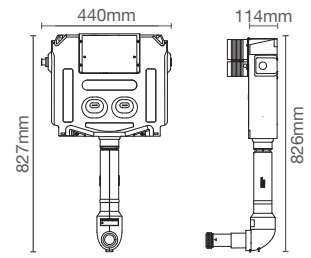

EVOFLUSH

K-33926IN-P-0 Pneumatic
K-33926IN-M-0 Mechanical

Framless In-wall tank