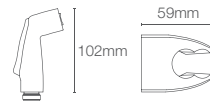

Deco health sprays with metal hose and holder in polished chrome

French Gold
AF