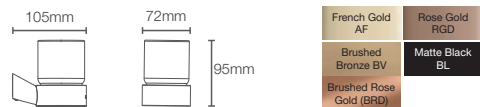

Tumbler holder in french gold

ACCENT | K-25430IN-AF