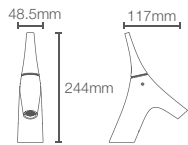

Single-control basin faucet without drain in polished chrome

VIVE | K-23968IN-4-CP