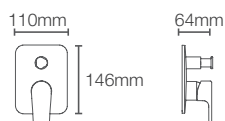

NEW

APT™ FLUX | K-33992IN-4FP-CP

AT230 trim in polished chrome