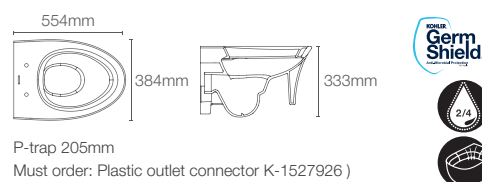

P-trap 205mm

Must order: Plastic outlet connector (K-1527926)

VEIL_R | K-38787IN-0 with PureWash™ bidet attachment

K-75708IN-0 Quiet-Close™ slim seat | K-75708IN-2SS-0 Quiet-Close™ seat

Wall hung toilet with cover in white