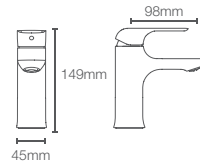

FORE LINE™ | K-27485IN-4-CP

Pillar tap in polished chrome