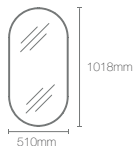

Use code
K-26051IN-BLL

Matte Black
BLL

Polished Chrome
CPL

Dimensions: 35mm x 510mm x 1018mm