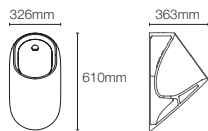

BARDONS | K-4978IN-ER-0

Urinal with rear inlet in white

Must order: Urinal sensor

SPAN SQUARE | K-26474IN-ER-0

Urinal with rear inlet in white

Must order: Urinal sensor

SPAN ROUND | K-26475IN-ER-0

Urinal with rear inlet in white