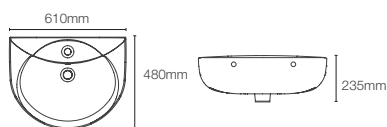

Wall mount vessel basin with single faucet hole in white

Depth: 152mm