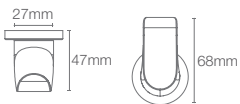

Robe hook in polished chrome

AID™ | K-97502T-CP