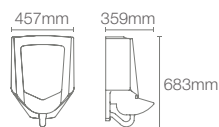

Must order: Urinal sensor