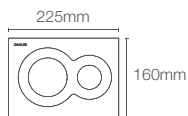

PEBBLE

K-5413IN-P-CP Pneumatic | K-5413IN-M-CP Mechanical

Faceplate in polished chrome

LYNK™

K-75890IN-M-CP Mechanical | K-75890IN-P-CP Pneumatic

Faceplate in polished chrome

Rose Gold RGD
French Gold AF
Glossy Black 7
Glossy White 0
Matte Black BL