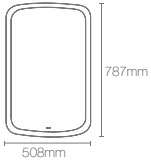

NEW

BANCROFT_®

K-38674IN-NA

508mm x 787mm rectangular mirror cabinet

Dimensions: 122.4mm x 508mm x 787mm