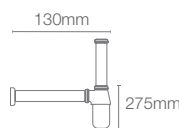

300mm bottle trap in polished chrome

LINEAR | K-97741T-NA

600 linear floor drain in polished chrome

Wall hung shower seat in white (K-20526IN-O)

HIDDEN FLOOR DRAIN

K-75423IN-CP

Linear floor drain in polished chrome