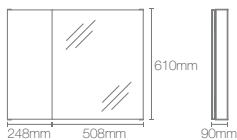

Dimensions: 90mm x 762mm x 610mm