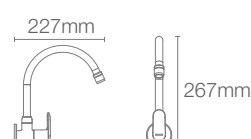

Wall-mount cold-only kitchen faucet in polished chrome

FORE TRI™ | K-29307IN-4-CP