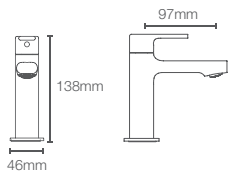

APT™ FLUX | K-34067IN-4-CP

Pillar tap in polished chrome