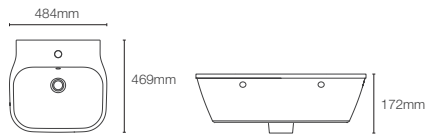

Square wall mount (small) basin with single faucet hole in white

Depth: 121mm