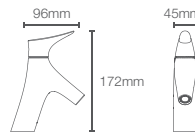

Pillar tap in polished chrome

VIVE | K-23971IN-4FP-CP