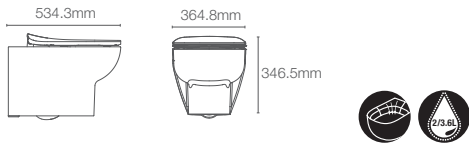

SPACITY | K-28922IN-S-0

Wall hung toilet with Quiet-Close™ slim seat cover in white

Must order: Plastic outlet connector (K-1527926)

REACHECO | K-30438IN-0

Wall hung toilet with Quiet-Close™ seat cover in white