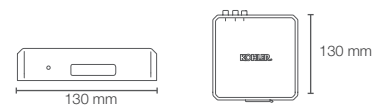

NEW

ANTHEM+™ | K-30319IN-NA

Audio amplifier with bluetooth