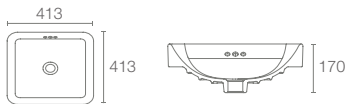

Depth: 127mm

Must order: Bottle trap 350mm (K-75823IN-CP)