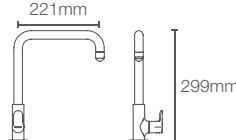

Deck-mount cold only kitchen faucet in polished chrome

ALEO+™ | K-20587IN-4-CP