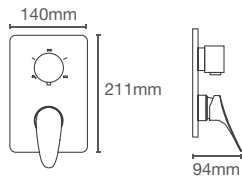

FLUENCE™ | K-38890IN-4FP-CP

AT360 trim in polished chrome

- French Gold AF
- Matte Black BL