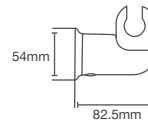

Brushed Bronze BV