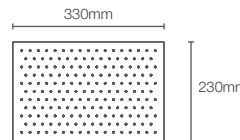

Must order:
 Statement™ wall mount shower arm: K-16346IN-CP/K-16347IN-CP/ K-11623IN-CP
 Features: • Catalyst™ Air Rain Shower

MODERNLIFE™

K-24470IN-CP

Dual flow 330mm x 230mm rainhead in polished chrome

- French Gold AF
- Brushed Bronze BV
- Rose Gold RGD
- Matte Black BL