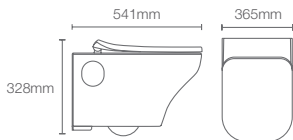

APT™ SQUARE | K-32410IN-K4

Wall hung toilet with Quiet-Close™ slim seat cover in cashmere

Must order: Plastic outlet connector (K-1527926)