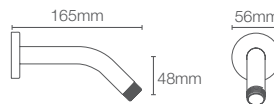

STATEMENT™ | K-26318IN-CP

Wall mount showerhead arm

- French Gold AF
- Rose Gold RGD
- Brushed Bronze BV
- Matte Black BL