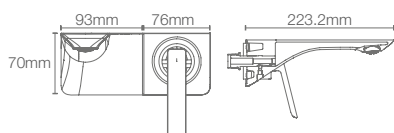

An expression of today's modern aesthetic movement, ModernLife Edge™ is a technological marvel.

MODERNLIFE EDGE™ | K-25759IN-4ND-CP

Single-control wall mount basin faucet trim in polished chrome

Trim only, for use with valve K-5679IN-CP
*RGD available as Combo