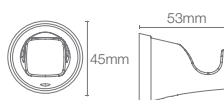

Robe hook in polished chrome