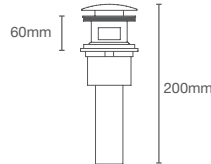

COMPLEMENTARY™ | K-7120IN-CP

Clicker drain with overflow in polished chrome