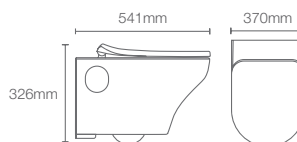

NEW

APT™ ROUND | K-29150IN-7

Wall hung toilet with Quiet-Close™ slim seat cover in black

Must order: Plastic outlet connector (K-1527926)

NEW

APT™ ROUND | K-29150IN-K4

Wall hung toilet with Quiet-Close™ slim seat cover in cashmere