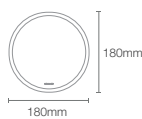

Use code
K-31367IN-BLL

Matte Black
BL

Dimensions: 35mm x 559mm x 559mm

NEW

LISON™ | K-18433IN-CP

180mm detailing mirror

Dimensions: 180mm x 180mm

NEW