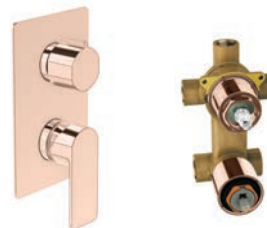

PARALLEL | K-32020IN-4-RGD