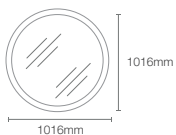

1016mm perimeter circle light mirror