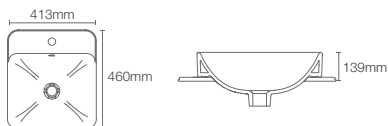

Depth: 125mm

Must order: K-75823IN-CP and K-20746IN-0 bottle trap 350mm and grid drain