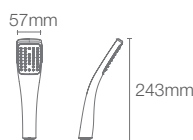

Must order: Handshower bracket in polished chrome (K-9040IN-CP)

* Please contact our technical representative for information on 'Must order' list for all the above SKUs.