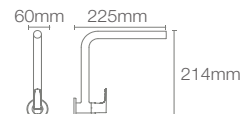

Wall-mount cold-only kitchen faucet in polished chrome