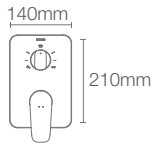

- Brushed Bronze BV
- Rose Gold RGD
- Brushed Rose Gold (BRG)

Must order: Trim only, for use with valve K-99924IN-CP

* RGD, BV available as Combo