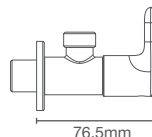

Angle valve G13mm in polished chrome

COMPLEMENTARY™ | K-80158IN-9AV-CP