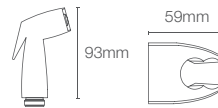

Health faucet with hose and bracket in polished chrome

- French Gold AF
- Brushed Bronze BV
- Rose Gold RGD
- Matte Black BL
- Brushed Rose Gold - BRD

COMPLEMENTARY™ | K-12925IN-CP

Basic health sprays with metal hose and holder in polished chrome