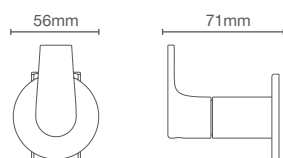

NEW

In-line stop valve trim in polished chrome

COMPLEMENTARY™