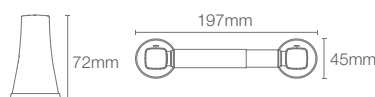

Tissue holder in polished chrome

French Gold
AF