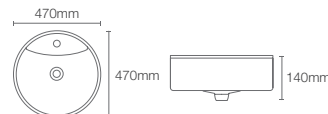

Depth: 116mm

Must order: K-75823IN-CP and K-20746IN-0 bottle trap 350mm and grid drain