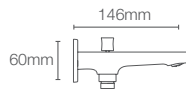

K-33996IN-CP
with diverter

Bath spout in polished chrome

Aleo™ bath spout without diverter in polished chrome (K-99061IN-CP)

Elevate your daily ritual

SHOWERING EXPERIENCE SPA AT HOME

JOY IN EVERY DROP

Escape from the ordinary