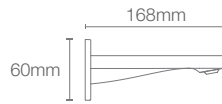

PARALLEL™ | K-23512IN-CP

Bath spout without diverter in polished chrome