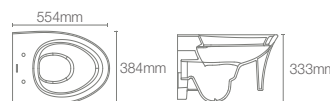

Must order: Plastic outlet connector (K-1527926)