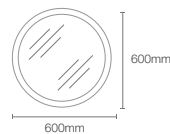

600mm perimeter lighted mirror