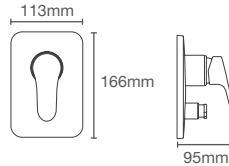

ACCLIV | K-33111IN-FP-CP

Recessed bath and shower AT235 trim in polished chrome

- Use code K-33111IN-FS
- French Gold AF

Must order: Trim only, for use with valve K-882IN-NA / K- 38262IN-CP