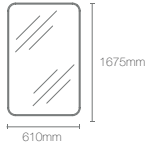

Dimensions: 35mm x 560mm x 864mm

NEW

ESSENTIAL™ | K-38367IN-BLL

Capsule mirror

Dimensions: 35mm x 600mm x 1200mm

NEW

ESSENTIAL™ | K-38354IN-BLL

Rectangular mirror

Dimensions: 35mm x 660mm x 1200mm

NEW

ESSENTIAL™ | K-38366IN-BLL

Circular mirror

Dimensions: 35mm x 460mm x 460mm

NEW

ESSENTIAL™ | K-39120IN-BLL

Arch floor mirror

Dimensions: 35mm x 610mm x 1675mm

NEW

ESSENTIAL™ | K-38368IN-BLL

Rectangular floor mirror

Dimensions: 35mm x 610mm x 1675mm

NEW

ESSENTIAL™ | K-31367IN-BGL

Circular mirror

Use code
K-31367IN-BLL

Matte Black
BL

Dimensions: 35mm x 559mm x 559mm

NEW

LISON™ | K-18433IN-CP

180mm detailing mirror

Dimensions: 180mm x 180mm

NEW