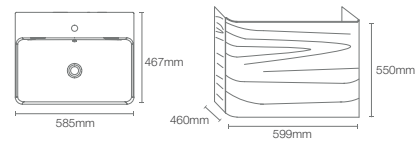

VANITY	K-31601IN-E64
VANITY TOP	K-2749T-1-0

900mm vanity in walnut finish

Dimensions: 892 x 517 x 550

VANITY	K-31602IN-E64
VANITY TOP	K-2660IN-1-0

600mm vanity in walnut finish

Dimensions: 599 x 460 x 550

Colours by Kohler | ModernLife Edge™ vessel in peacock & Avid™ faucet in rose gold