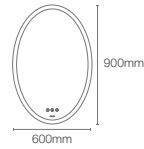

Capsule lighted mirror

Dimensions: 30mm x 510mm x 1018mm

NEW

MODERNLIFE EDGE™ | K-37877IN-NA

Rectangular lighted mirror

Dimensions: 30mm x 520mm x 700mm

NEW

MODERNLIFE EDGE™ | K-37878IN-NA

Oval lighted mirror

Dimensions: 30mm x 600mm x 900mm

NEW

MODERNLIFE EDGE™ | K-37880IN-NA

Pebble lighted mirror

Dimensions: 30mm x 520mm x 550mm

NEW

MODERNLIFE EDGE™ | K-37881IN-NA