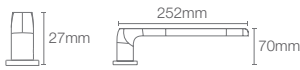

AVID™

AVID™ | K-97497T-CP

Double towel shelf in polished chrome

AVID™ | K-97495T-CP

Towel bar in polished chrome

AID™ | K-97498T-CP

Towel ring in polished chrome

AID™ | K-97500T-CP