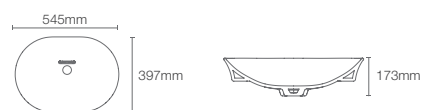

VIVE™ CAPSULE | K-28783IN-0

Vessel basin without faucet hole in white

Depth: 90mm

Must order: K-75823IN-CP and K-32485IN-NA
drain and bottle trap 350mm

VIVE™ CAPSULE | K-28783IN-7

Vessel basin without faucet hole in black