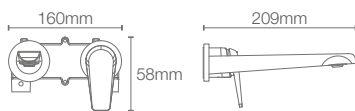

Valve included