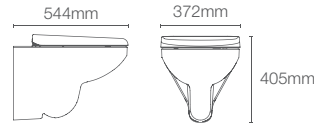

P-trap 225mm

Must order: Plastic outlet connector (K-1527926)