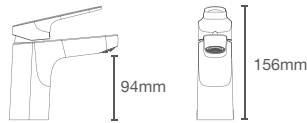

Bath spout in polished chrome

French Gold AF

Accliv single-control tall basin faucet in french gold (K-33063IN-4ND-AF)

ACCLIV

Timeless design with an active stance.

ACCLIV | K-33059IN-4ND-CP

Single-control basin faucet in polished chrome