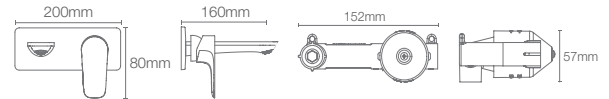

Single-control wall mount basin faucet trim+valve in rose gold

Brushed Bronze BV
Brushed Rose Gold (BRD)