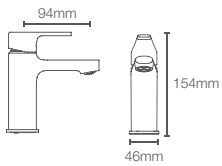

NEW

APT_™ CURV | K-34038IN-4ND-CP

Single-control tall lav faucet without drain in polished chrome

NEW

APT™ CURV | K-33999IN-4ND-CP

Single-control lav faucet without drain in polished chrome

NEW

APT™ CURV | K-34040IN-4-CP