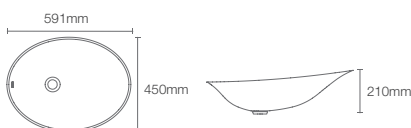

SVEDA_R LITE | K-30109IN-0

663 mm oval vessel bathroom sink in white

Depth: 134mm

Must order: K-32485IN-NA and K-20746IN-0 hidden drain and Bottle trap assembly.

VEIL_R | K-77171IN-0

Vessel basin without faucet hole in white