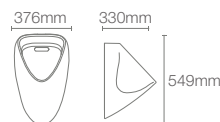

K-20713IN-ER-7

Matte Black
BL

Must order: Urinal sensor

* Please contact our technical representative for information on 'Must Order' list for all the above SKUs.