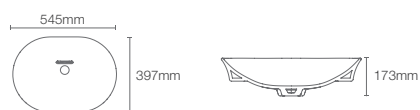

Depth: 90mm

Must order: K-75823IN-CP and K-32485IN-NA
drain and bottle trap 350mm