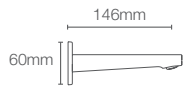

K-33996IN-CP
with diverter

Bath spout in polished chrome

Aleo™ bath spout without diverter in polished chrome (K-99061IN-CP)

Elevate your daily ritual

SHOWERING EXPERIENCE SPA AT HOME

JOY IN EVERY DROP

Escape from the ordinary