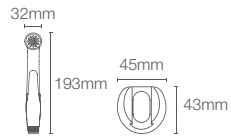

Health faucet with hose and bracket in polished chrome

COMPLEMENTARY™ | K-12927IN-CP