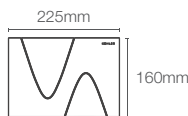

SUMMIT | K-28475IN-M-CP

Faceplate in polished chrome