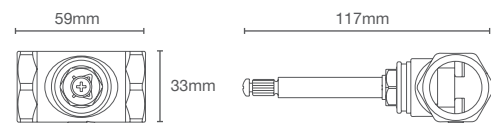

NEW

APT™ | K-35568IN-NA

In-line stop valve G3/4 G19m