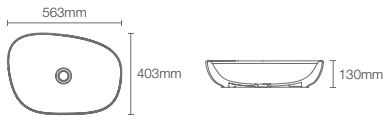

Depth: 130mm

Must order: K-24740IN-0 and K-75823IN-CP
drain and bottle trap 350mm