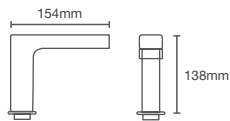

STRAYT™

K-72866IN-ND-CP

Touchless cold only basin faucet in polished chrome

KUMIN

K-18655IN-ND-CP

Touchless cold only basin faucet in polished chrome