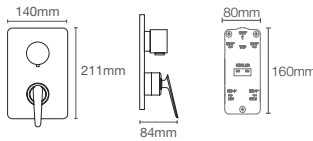

Brushed Bronze BV
Brushed Rose Gold (BRD)

* Please contact our technical representative for information on 'Must order' list for all the above SKUs.