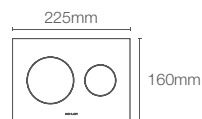

Pneumatic IWT faceplate in black with anti-finger print buttons in brushed nickel