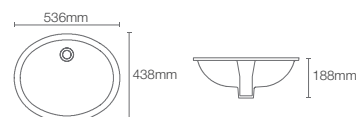

Undercounter basin in white

Depth:140mm