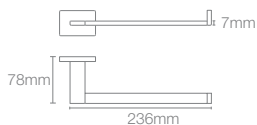

COMPLEMENTARY™ | K-25066IN-CP

Towel shelf in polished chrome

COMPLEMENTARY™ | K-25065IN-CP

Square 610mm single towel bar in polished chrome

COMPLEMENTARY™ | K-25067IN-CP

Square towel ring in polished chrome