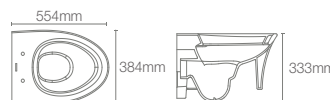

Must order: Plastic outlet connector (K-1527926)