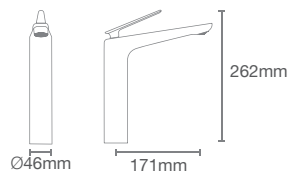

NEW

Single-control tall lav faucet without drain in polished chrome