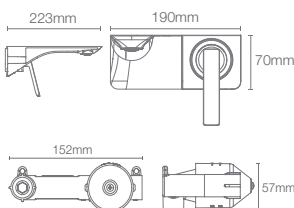

Single-control wall mount basin faucet trim+valve in rose gold

French Gold AF
Matte Black BL