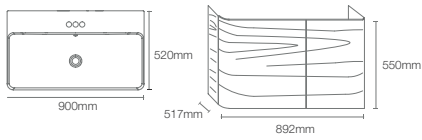

VANITY	K-31601IN-E64
VANITY TOP	K-2749T-1-0

900mm vanity in walnut finish

Dimensions: 892 x 517 x 550

VANITY	K-31602IN-E64
VANITY TOP	K-2660IN-1-0

600mm vanity in walnut finish

Dimensions: 599 x 460 x 550

Colours by Kohler | ModernLife Edge™ vessel in peacock & Avid™ faucet in rose gold