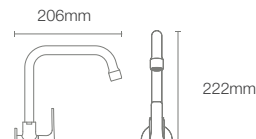

Wall-mount cold-only kitchen faucet in polished chrome

FORE LINE™ | K-29308IN-4-CP