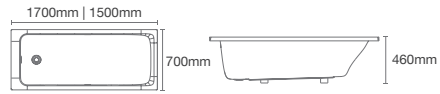

REACH™

K-15848T-0
in 1700mm

K-15847T-0
in 1500mm

Drop-in acrylic bathtub in white