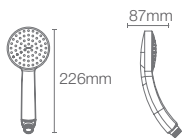

Must order: Handshower bracket in polished chrome (K-9040IN-CP), Flexible hose (K-12067IN-CP/K-831727-U-CP)