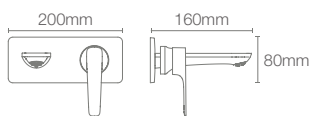

Must order: Trim only, for use with valve K-5679IN-CP

* RGD, BV available as Combo