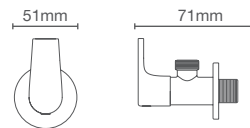

NEW

APT™ | K-33972IN-4-CP

2-way bib tap in polished chrome