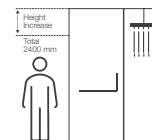

Anti-Yellowing Seals

NEW TRILOGY

K-704704IN-SHP

Height extension 2400mm
T-Shape
Height: 400mm, Glass thickness: 10mm

NEW TRILOGY

K-704701IN-SHP

Glass partition
Running length: Upto 1200mm
Height: 2000mm

Use code for Matte Black:
K-701679IN-2BL