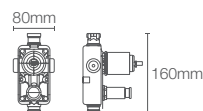

NEW

APT™ FLUX | K-33992IN-4FP-CP

AT230 trim in polished chrome

AQUA TURBO 360 | K-99924IN-CP

Hi-flow valve in polished chrome

AQUA TURBO 235 | K-882IN-NA

Single-control recessed bath and shower valve (without Finish)