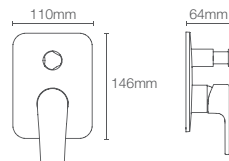

APT™ FLUX | K-33992IN-4FP-CP

AT230 trim in polished chrome