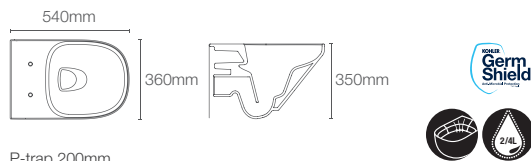

P-trap 200mm

Must order: Plastic outlet connector (K-1527926)