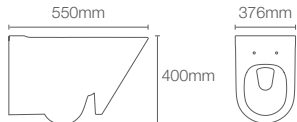

P-trap 220mm

Must order: Plastic outlet connector (K-1527926)