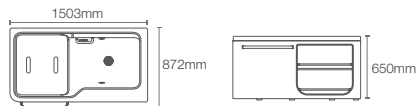

1.5M Integrated whirlpool in white

ALEUTIAN™ | K-99026T-0

1.7M Integrated whirlpool in white

PATIO™ | K-78239IN-K2-0

1.5M Drop-in acrylic whirlpool in white

PATIO™ | K-78240IN-K2-0

1.6M Drop-in acrylic whirlpool in white