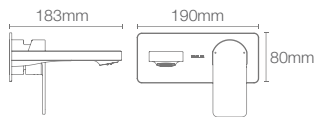

- French Gold AF
- Brushed Bronze BV
- Rose Gold RGD
- Matte Black BL
- Brushed Rose Gold - BRD

Must order: Trim only, for use with valve K-5679IN-CP

* RGD, BV available as Combo