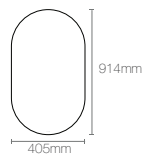

NEW

EMBARK_™

K-56152IN-NA

Premium XL 405mm x 914mm capsule mirror cabinet