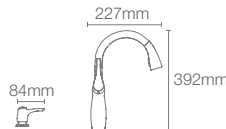

ARISE_R | K-77764IN-SD-VS

Pull-down kitchen sink faucet with two-function sprayhead in vibrant stainless