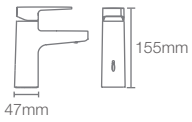

HONE

K-22534IN-4ND-CP

Single-control basin faucet without drain in polished chrome

French Gold AF

Finishes available only in faucet without drain