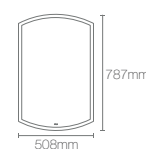

756mm x 1016mm rectangular two-door mirror cabinet

Dimensions: 90mm x 762mm x 1016mm

MAXSTOW™ | K-81148IN-DA1

508mm x 1016mm rectangular mirror cabinet

Dimensions: 90mm x 508mm x 1016mm

MAXSTOW™ | K-81146IN-DA1

756mm x 610mm rectangular two-door mirror cabinet

Dimensions: 90mm x 762mm x 610mm

NEW

ARCHER_R | K-3073IN-NA

508mm x 787mm rectangular mirror cabinet

Dimensions: 122.4mm x 508mm x 787mm

Embark™ premium XL 405mm x 914mm capsule mirror cabinet (K-56152IN-NA)

Premium XL 508mm x 787mm rectangular mirror cabinet

Dimensions: 126.8mm x 508mm x 787mm

NEW

EMBARK_™

K-56151IN-NA

Premium XL 508mm x 914mm arch mirror cabinet

Dimensions: 126.8mm x 508mm x 914mm

NEW