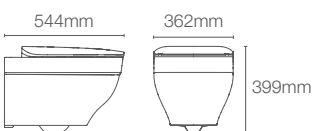

TRACE™ | K-20217IN-S-DGS

Rimless wall hung toilet with Quiet-Close™ slim seat cover in indigo