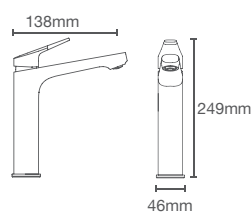

NEW

Single-control tall lav faucet without drain in polished chrome