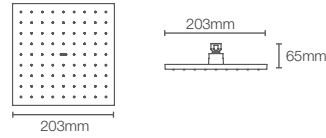

Round 254mm rainhead in polished chrome

RAIN DUET EDGE™ | K-73038IN-CL-CP

Square 203mm rainhead in polished chrome

Must order: Wall/ceiling-mount square shower arm in polished chrome (K-20138IN-CP/K-20137IN-CP)