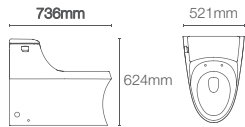

S trap 225 mm part no. K-1331800 can be ordered separately