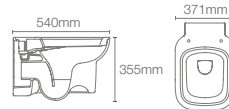

Wall hung toilet with PureWash™ seat in white

P-trap 205mm

Compatible with: C3-150 (K-8297T-0); C3-230 (K-4108T-0)

REPLAY® | K-99992IN-0

Wall hung bowl with PureWash™ square bidet seat in white

P-trap 215mm