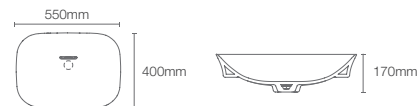

Depth: 90mm

Must order: K-75823IN-CP and K-32485IN-NA
drain and bottle trap 350mm