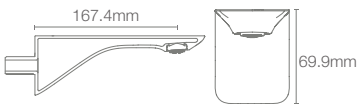

Recessed bath and shower Autosense235+ trim with diverter in polished chrome

Trim only, for use with valve K-20740IN-A-NA

MODERNLIFE EDGE™ | K-25765IN-CP

Bath spout without diverter in polished chrome

MODERNLIFE EDGE™ | K-25764IN-CP