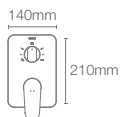

- Brushed Bronze BV
- Rose Gold RGD
- Brushed Rose Gold - BRD

Must order: Trim only, for use with valve K-99924IN-CP

* RGD, BV available as Combo