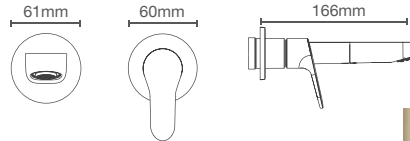

Cold-only wall mount basin faucet trim in polished chrome

French Gold
AF

Must order: Trim only, for use with valve K-25149IN-NA