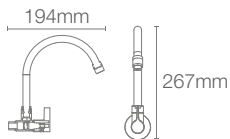

Wall-mount cold-only kitchen faucet in polished chrome

KUMIN™ | K-99482IN-4-CP