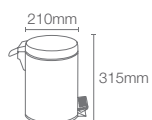

6L step can in stainless steel

CRUZ™ | K-10712D-CP