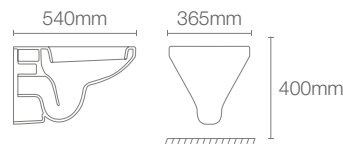

P-trap 225mm

Must order: Plastic outlet connector (K-1527926)