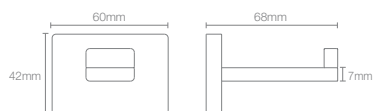

Square single robe hook in polished chrome

COMPLEMENTARY™ | K-25068IN-CP