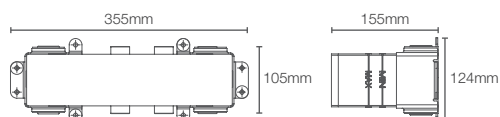

3 outlet thermostatic valve

Must order: Valve only, for use with trim K-26347IN-9