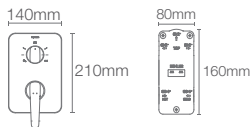

COMPLEMENTARY™ | K-99054IN-CP

147 mm shower arm and flange in polished chrome

COMBOS

ALEO+™ | K-22786IN-4-RGD

Recessed bath and shower AT360 trim+valve in rose gold

Brushed Bronze BV
Brushed Rose Gold (BRD)