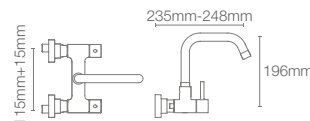

Wall-mount two-handle kitchen faucet in polished chrome

JULY™ | K-20591IN-4-CP