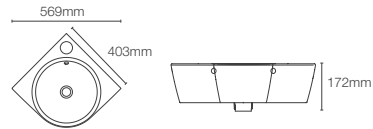

Depth: 121mm