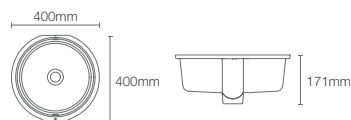

VERTICYL™ | K-28831N-0

Undercounter basin in white

Depth:79mm