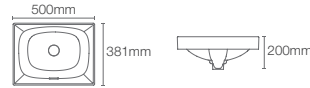

BRINK

K-30505IN-1-0

Rectangle vessel with faucet hole in white