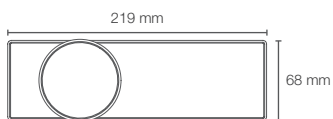

ANTHEM™ | K-28211IN-NA

4 outlet digital thermostatic valve

Must order: Digital control 2-6 outlet K-28214-BL / 28214-ASC-BL

ANTHEM™ | K-28214IN-BL

2-6 outlet digital control in matte black

Must order: Controller Only, for use with Valve K-28212IN-NA