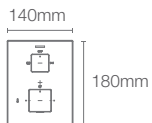

Must order: Trim only, for use with valve K-20740IN-NA