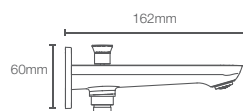

Bath spout with diverter in polished chrome