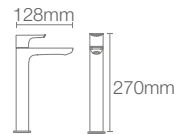

ALEO™ | K-72288IN-4-CP

Pillar tap in polished chrome