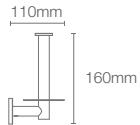

Tissue holder in rose gold

STILLNESS | K-14461T-RGD