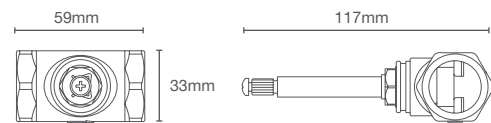

NEW

In-line stop valve G3/4 G19mm