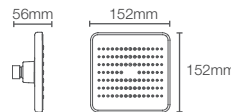

NEW

APT™ | K-34050IN-CP

Square shower head without shower arm

Must order: Wall mount shower arm K-99054IN-CP