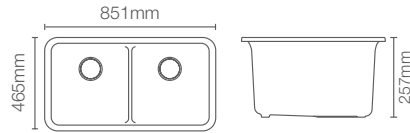

Dimensions: 33.5" x 18" | Drain hole: 98 mm