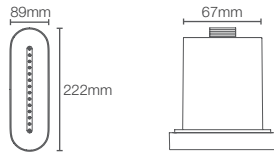

STATEMENT™ | K-26300IN-CP

Oblong vichy body spray

WATERTILE™ | K-8002IN-CP

Square 54-nozzle body spray with soothing spray in polished chrome

STATEMENT™ | K-26299IN-CP

Round deep massage body spray

* Please contact our technical representative for information on 'Must order' list for all the above SKUs.