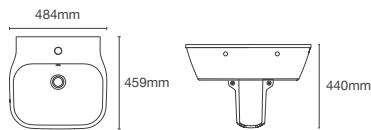

Half pedestal square (small) wall mount basin with single faucet hole in white

Depth: 133mm