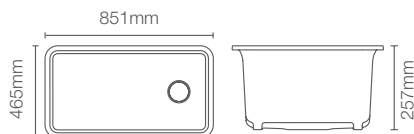

Dimensions: 33.5" x 18" | Drain hole: 98 mm

* Accessory included

Available in Matte Taupe CM3 | Matte Graphite CM7