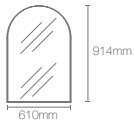

NEW

ESSENTIAL™ | K-30637IN-BGL

610mm x 914mm arch mirror

Use code
K-30637IN-BLL

Matte Black
BLL

Dimensions: 35mm x 610mm x 914mm