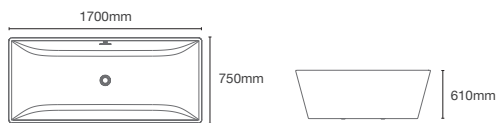

EVOK 2.0

K-25164T-0

1.7M Seamless rectangular freestanding bathtub in white