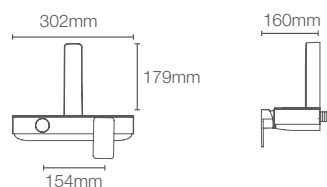

NEW

APT™

K-34080IN-4-CP

Bath and shower exposed