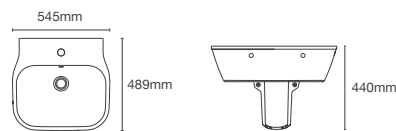

TRACE™ | K-30520IN-0 + K-5584IN-0

Half pedestal wall mount basin with single faucet hole in white

Depth: 180mm

SPAN | K-24558IN-0

Half pedestal square (big) wall mount basin with single faucet hole in white