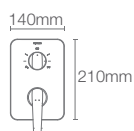

Must order: Trim only, for use with valve K-99924IN-CP

* RGD, BV, BRD available as Combo