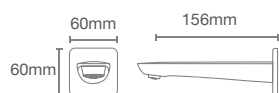

FLUENCE™ | K-38892IN-CP

Bath spout without diverter in polished chrome

- French Gold AF
- Brushed Bronze BV
- Rose Gold RGD
- Matte Black BL
- Brushed Rose Gold - BRD