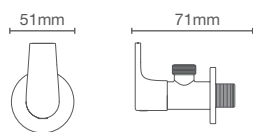

NEW

APT™ | K-33979IN-4-CP

In-line stop valve trim in polished chrome