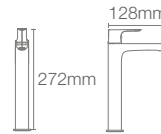

ALEO+™ | K-72326IN-4-CP

Pillar tap in polished chrome