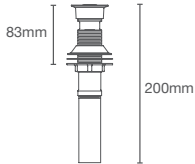

COMPLEMENTARY™ | K-7124-A-CP

Clicker drain with overflow in polished chrome