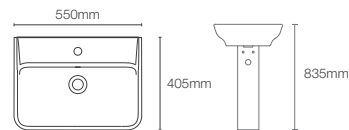

Depth: 180mm

BRIVE PLUS_{TM} | K-8700IN-1-0

Full pedestal wall mount basin with single faucet hole in white

Depth: 152mm

* Please contact our technical representative for information on 'Must order' list for all the above SKUs.