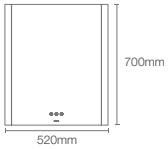

MODERNLIFE EDGE™ | K-37877IN-NA

Rectangular lighted mirror