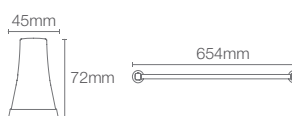

COMPLEMENTARY™ | K-25074IN-CP

Square tumbler holder in polished chrome

COMPLEMENTARY™

COMPLEMENTARY™ | K-17529T-CP

610mm towel shelf in polished chrome

COMPLEMENTARY™ | K-5630IN-CP

610mm towel bar in polished chrome