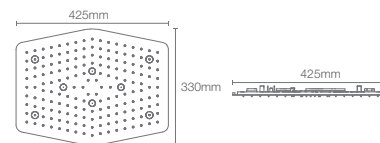

Features: • Katalyst™ Air Rain Shower • Superfine Atom Spray