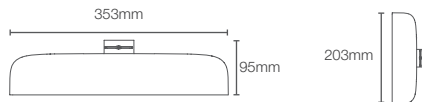

- French Gold AF
- Brushed Bronze BV
- Rose Gold RGD
- Matte Black BL

Must order: Statement™ wall mount shower arm: K-26324IN-CP
Features: • Catalyst™ Air Rain Shower + Ribbon Spray