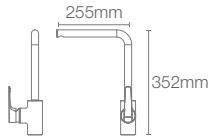

Deck-mount single-control kitchen faucet in polished chrome

CUFF™ | K-37316IN-4-CP