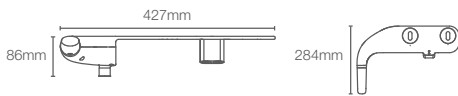

PUREWASH™ | K-22860IN-2-0

Bidet attachment