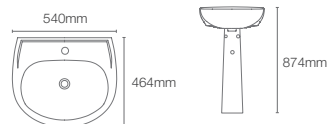

Depth: 180mm

BRIVE PLUS_{TM} | K-8700IN-1-0

Full pedestal wall mount basin with single faucet hole in white

Depth: 152mm

* Please contact our technical representative for information on 'Must order' list for all the above SKUs.