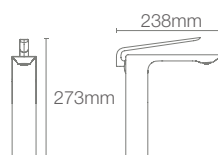

Single-control tall basin faucet without drain in polished chrome