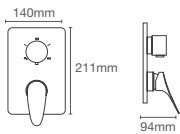

FLUENCE™

K-38890IN-4FP-CP

AT360 trim in polished chrome

French Gold
AF
Matte Black
BL