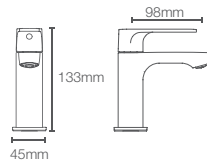

Pillar tap in polished chrome

FORE TRI™ | K-27498IN-4FP-CP