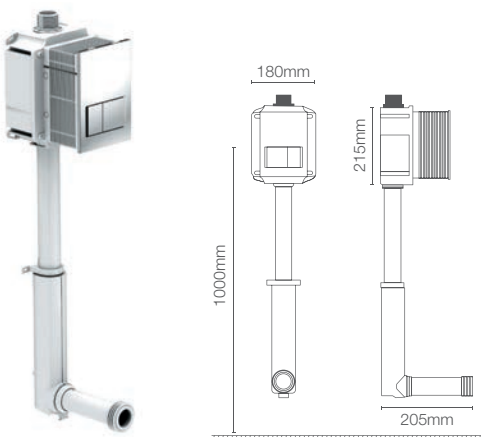

A LIGHT TOUCH IS ALL IT TAKES

The wall becomes the new focus of luxury with Kohler® Softpress™ Flush Valve. A stylish straight-line design complements the decor elegantly, while superior-grade™ components & dual-flush Pneumatic technology ensure unmatched performance. Be it effortless actuation, great flow (even at low pressures), big water savings or easy maintenance, Softpress™ by Kohler® marks a truly watershed addition to your wall hung toilets.

EFFORTLESS FLUSHING

Smooth action with minimum force - ideal for elderly & children.

ADJUSTABLE FLOW RATE

Time delay mechanism aids flushing adjustability.

WATER SAVING

Accurate volume setting without loss in flow rate.

EASE OF INSTALLATION

Height adjustable through connection accessories to match all toilet rough-in.

SOFT PRESS™

K-31538IN-NA

Pneumatic flush valve