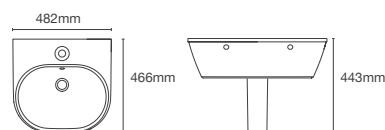

Depth: 133mm