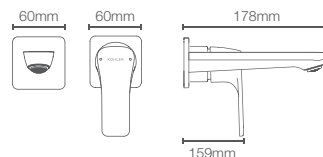

Must order: Trim only, for use with valve K-25149IN-NA