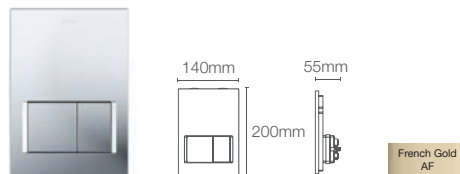

EASE OF INSTALLATION

Height adjustable through connection accessories to match all toilet rough-in.

SOFT PRESS™

K-31538IN-NA

Pneumatic flush valve

SOFT PRESS™

K-24555IN-P-CP

Pneumatic faceplate in polished chrome