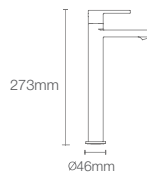

- French Gold AF
- Brushed Bronze BV
- Rose Gold RGD
- Matte Black BL
- Brushed Rose Gold - BRD

PARALLEL™ | K-23483IN-4-CP

Tall pillar tap in polished chrome

PARALLEL™ | K-23482IN-4-CP

Pillar tap in polished chrome