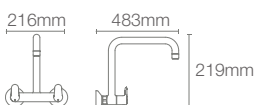

Wall-mount two-handle kitchen faucet in polished chrome

ALEO+™ | K-20590IN-4-CP