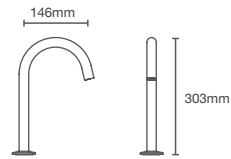

ELOSIS

K-18078IN-ND-CP

Touchless cold only basin faucet in polished chrome

COMPONENTSTALL

K-39558IN-ND-CP

Touchless cold only tall sensor faucet in polished chrome

STRAYT™

K-72866IN-ND-CP