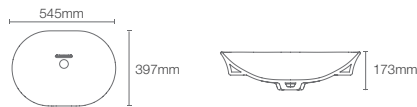

Depth: 90mm

Must order: K-75823IN-CP and K-32485IN-NA drain and bottle trap 350mm