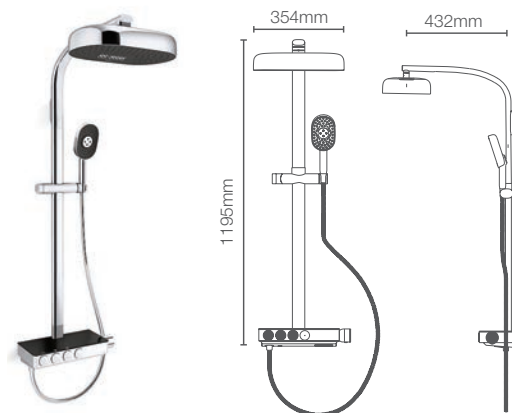

ANTHEM™ | K-26334IN-9-CP

Four-way thermostatic valve and bath/shower column with multifunction rainhead and handshower in polished chrome