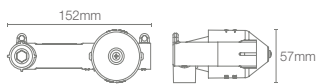

Must order: Valve only, trim to be ordered separately