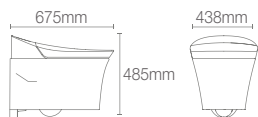

Wall hung Intelligent toilet with Quiet-Close™ seat cover in white

VEIL_R | K-5401IN-0