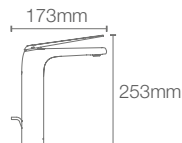

AVID™ | K-97345IN-4-CP

Single-control basin faucet with drain in polished chrome