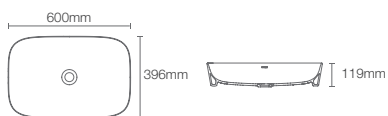

Depth: 113mm

Must order: K-24740IN-0 and K-75823IN-CP
drain and bottle trap 350mm