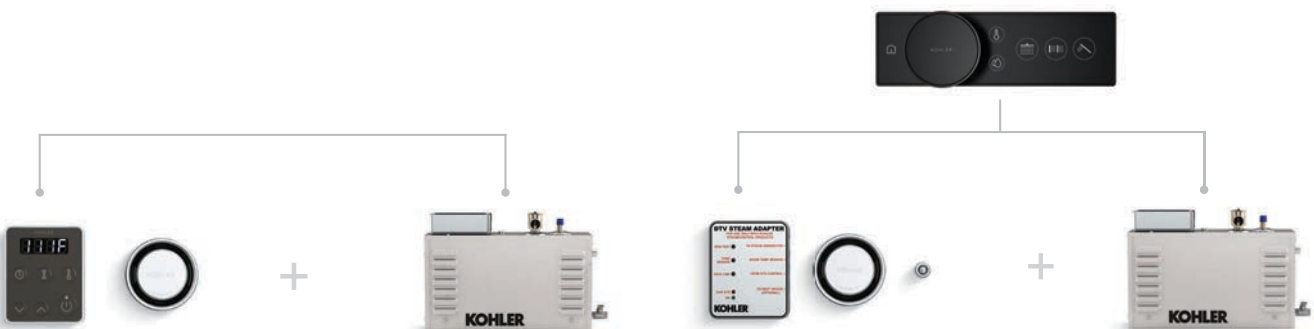

Global Safety Standard- UL 499 Listed

Builds
Immunity

Removes Toxins
& Burn Calories

Relaxes Stiff Joints
and Muscles

Clears
Congestion

CUSTOMIZE YOUR EXPERIENCE

From basic to extravagant, from manual to digital, the Invigoration™ Series can turn every showering experience into a personal spa-like retreat. The series can also pair with the Kohler® Anthem+™ digital showering system. A digital shower gives you greater customization of your experience, and you can control every aspect with the touch of a button.