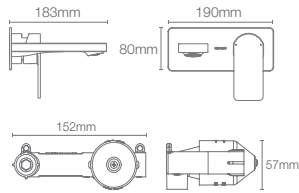

PARALLEL | K-24280IN-4ND-RGD

Single-control wall mount basin faucet trim+valve in rose gold

Brushed Bronze BV
Brushed Rose Gold (BRD)