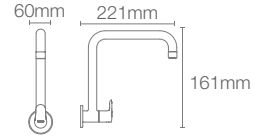

Wall-mount cold-only kitchen faucet in polished chrome

TAUT™ | K-74054IN-4-CP