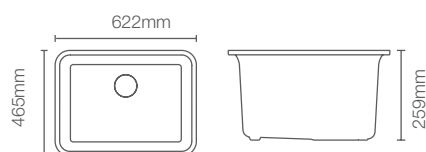

Dimensions: 24" x 18" | Drain hole: 98 mm

Available in Matte Taupe CM3 | Matte Graphite CM7