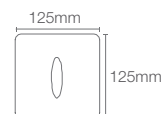

* Please contact our technical representative for information on 'Must Order' list for all the above SKUs.