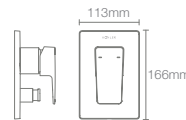

HONE

K-22541IN-4FP-CP

Recessed bath and shower AT235 trim in polished chrome

Use code
K-22541IN-4FS
French Gold
AF

Must order: Trim only, for use with valve K-882IN-CP

HONE

K-22543IN-CP
without diverter

K-22544IN-CP
with diverter