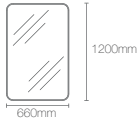

Dimensions: 35mm x 560mm x 864mm

NEW

ESSENTIAL™ | K-38367IN-BLL

Capsule mirror

Dimensions: 35mm x 600mm x 1200mm

NEW

ESSENTIAL™ | K-38354IN-BLL

Rectangular mirror

Dimensions: 35mm x 660mm x 1200mm

NEW

ESSENTIAL™ | K-38366IN-BLL

Circular mirror

Dimensions: 35mm x 460mm x 460mm

NEW

ESSENTIAL™ | K-39120IN-BLL

Arch floor mirror