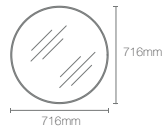

501mm x 1018mm capsule mirror

Use code
K-26051IN-BLL

Matte Black
BLL

Polished Chrome
CPL

Dimensions: 35mm x 510mm x 1018mm

ESSENTIAL™ | K-26050IN-BGL

712mm round mirror

Use code
K-26050IN-BLL