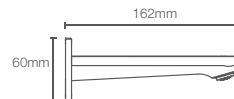

Recessed bath and shower AT235 trim in polished chrome

Use code
K-27500IN-4FS
French Gold
AF

Must order: Trim only, for use with valve K-882IN-CP

FORE ARC™ | K-27492IN-CP

Bath spout without diverter in polished chrome