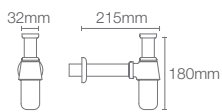

GENERIC | K-75823IN-CP

350mm bottle trap in polished chrome