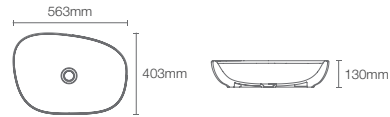

Depth: 130mm

Must order: K-24740IN-0 and K-75823IN-CP
drain and bottle trap 350mm