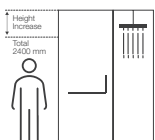

SINGULIER

K-708071IN-CP

Height extension 2400mm
1 door 1 panel /1 door 2 panels
Height: 400mm, Glass thickness: 10mm