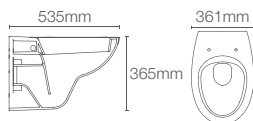

P-trap 210mm

Must order: Plastic outlet connector (K-1527926)

*Compatible with K-72757IN-0 PureWash™ bidet seat (oval)