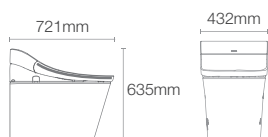

ModernLife Edge™ wall hung toilet with PureWash™ electronic E880 bidet seat cover in white (K-27792IN-0)

MAKE ANY BATHROOM SMART, INSTANTLY.

DID YOU KNOW?

Simply add PureWash™ Electronic Bidet seat and Summon touchless faceplate to make your bathroom truly smart.