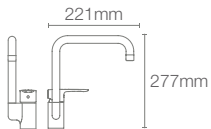

Deck-mount single-control kitchen faucet in polished chrome

JULY™ | K-20585IN-4-CP