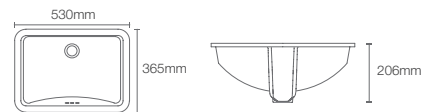

LADENA™ | K-22151N-2-0

Undercounter basin in white

Depth:155mm

LADENA™ | K-22141N-0

Small undercounter basin in white

Depth:117mm

VERTICYL™ | K-28831N-0

Undercounter basin in white