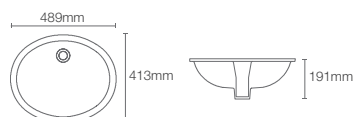

Depth:79mm

CAXTON™ | K-22111N-0

Undercounter basin in white

Depth:140mm

CAXTON™ | K-22101N-0

Small undercounter basin in white

Depth:102mm

* Please contact our technical representative for information on 'Must order' list for all the above SKUs.