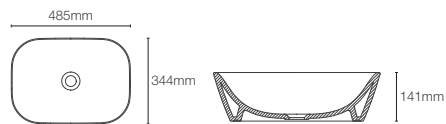

Depth: 121mm

Must order: K-75823IN-CP and K-20746IN-0 drain and bottle trap 350mm