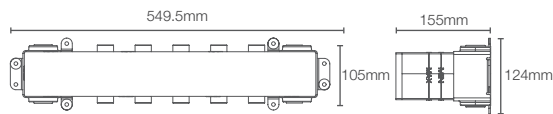

ANTHEM™ THERMOSTATIC VALVES

ANTHEM™ | K-26344IN-NA

6 outlet thermostatic valve

Must order: Valve only, for use with trim K-26350IN-9

ANTHEM™ | K-26342IN-NA

4 outlet thermostatic valve

Must order: Valve only, for use with trim K-26348IN-9