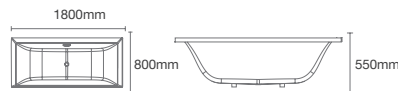

Must order: Bath drain in polished chrome K-17295T-CP, K-18922T-1P and K-18922T-58