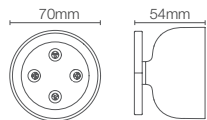

STATEMENT™ | K-26300IN-CP

Oblong vichy body spray

WATERTILE™ | K-8002IN-CP

Square 54-nozzle body spray with soothing spray in polished chrome

STATEMENT™ | K-26299IN-CP

Round deep massage body spray

* Please contact our technical representative for information on 'Must order' list for all the above SKUs.