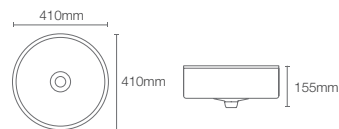

Depth: 108mm