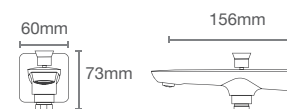

FLUENCE™ | K-38891IN-CP

Bath spout with diverter in polished chrome