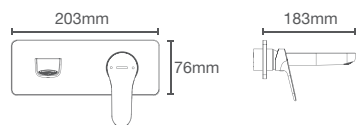

French Gold
AF

ACCLIV | K-33063IN-4ND-CP

Single-control tall basin faucet in polished chrome

French Gold
AF

ACCLIV | K-26791IN-4ND-CP

Single-control wall mount basin faucet trim in polished chrome

French Gold
AF