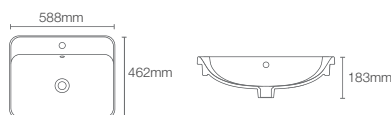

VIVE™ | K-28782IN-0

Integrated top and basin in white

Depth: 88mm

Must order: K-75823IN-CP and K-32485IN-NA drain and bottle trap 350mm

SEMI-RECESSED

FOREFRONT™ | K-11479IN-VC1-0

Rectangular semi-recessed basin with single faucet hole in white