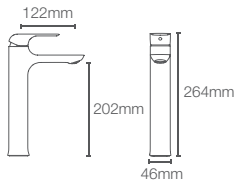

Must order: Trim only, for use with valve K-25149IN-NA

FORE LINE™ | K-27480IN-4ND-CP

Single-control tall basin faucet without drain in polished chrome

FORE LINE™ | K-27478IN-4ND-CP

Single-control basin faucet without drain in polished chrome