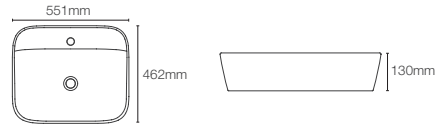

Depth: 103mm

Must order: K-75823IN-CP and K-20746IN-0 drain and bottle trap 350mm