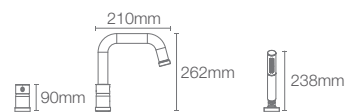

* Please contact our technical representative for information on 'Must Order' list for all the above SKUs.