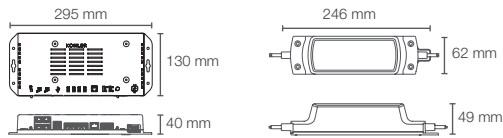

Must order: Anthem+ Digital Control 28214-ASC-BL