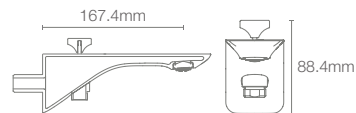

* Please contact our technical representative for information on 'Must order' list for all the above SKUs.