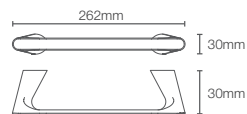

ACCENT

ACCENT | K-25348IN-AF

610mm single towel bar in french gold

ACCENT | K-25347IN-AF

Towel ring in french gold

ACCENT | K-25346IN-AF

Toilet tissue holder in french gold

ACCENT | K-25349IN-AF