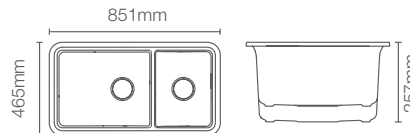

Dimensions: 33.5" x 18" | Drain hole: 98 mm

Available in Matte Taupe CM3 | Matte Graphite CM7