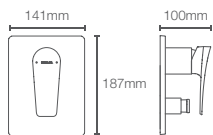

Use code
K-27500IN-4FS
French Gold
AF

Must order: Trim only, for use with valve K-882IN-CP