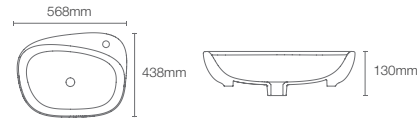

Depth: 114mm

Must order: K-24740IN-0 and K-75823IN-CP
drain and bottle trap 350mm